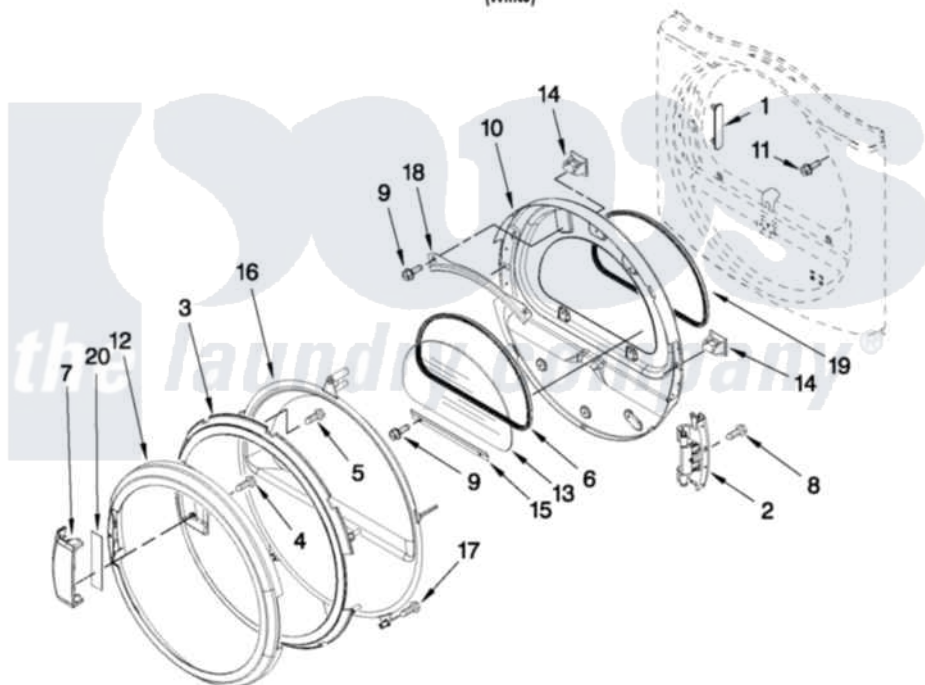

Whirlpool CGW9100VQ0 05 - DOOR PARTS

DOOR PARTS

For Model: CGW9100VQ0
(White)

W10184515

FOR ORDERING INFORMATION REFER TO PARTS PRICE LIST

10

Whirlpool [Commercial Whirlpool CGW9100VQ0 Dryer Parts](#) Parts Diagram 05 - DOOR PARTS

[Click on the part number to view part](#)

Item	Original Part Number	Replaced By	Status	Part Description
1	8565119			Label, Hinge Hole Cover
2	8578887			Door Hinge Assembly
3	W10137473			Door Screen Intermediate Assembly Intermediate
4	9742177			Screw, 8-18 X .625
5	3400618			Screw, 6-19 X 3/8
6	8579663			Seal, Window
7	W10117477	W10112976		Handle, Door
8	W10159996			Screw, 10-24 X 25/64
9	3393258	3373329D		Screw
10	8578933	W10164062		Door Assembly
11	355515			Screw, 8-18 X 11/16
12	W10112916			Door, Outer Ring
13	8565117	W10286878		Window
14	690081	279570		Latch
15	8519354			Retainer-Window
16	W10137471			Door, Intermediate

17	8534022		Screw, 8-18 X 1/16
18	8519356		Retainer-Window
19	N/P	Not Available	DOOR SEAL (NOT SERVICEABLE)
20	W10112927		Pad, Door Handle