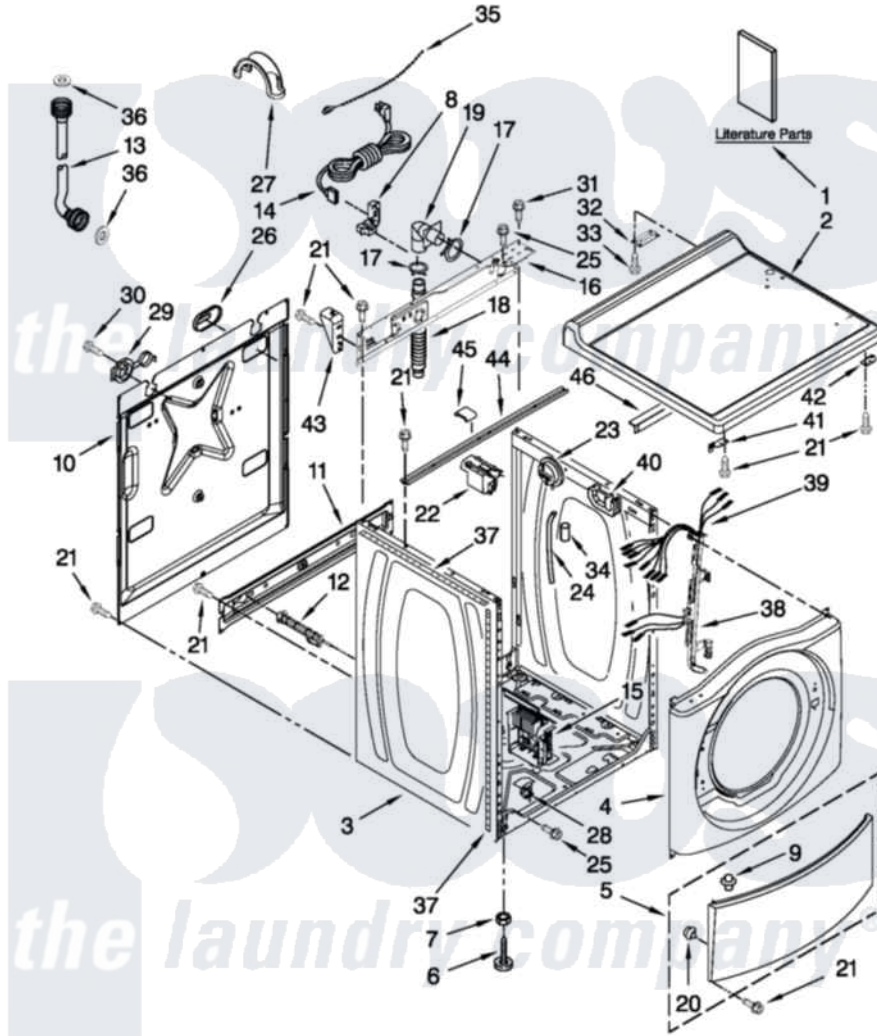

Whirlpool CHW8990AW0 01 - TOP AND CABINET PARTS

TOP AND CABINET PARTS

For Model: CHW8990AW0
(White)

FOR ORDERING INFORMATION REFER TO PARTS PRICE LIST

W10487518

2

Whirlpool Commercial Whirlpool CHW8990AW0 Washer Parts Parts Diagram 01 - TOP AND CABINET PARTS
Click on the part number to view part

Item	Original Part Number	Replaced By	Status	Part Description
1	W10341085		Not Available	INSTALLATION INSTRUCTIONS
"	W10311069		Not Available	TECH SHEET (ENGLISH)
"	W10311071		Not Available	TECH SHEET (FRENCH)
"	W10487518		Not Available	REPAIR PARTS LIST
2	W10137411			Top
3	W10208642		Not Available	CABINET
4	W10306505			Panel, Front
5	8540813	8540664		Toe Panel
6	W10245373			Foot, Leveling
7	3359452			Nut, Lock
8	W10110676	8182635		Strain Relief
9	8518891			Rivet
10	W10258342			Panel, Rear
11	W10189659			Brace, Transport
12	W10251449	W10285622		Bolt
13	W10194208	89503		Hose-Inlet