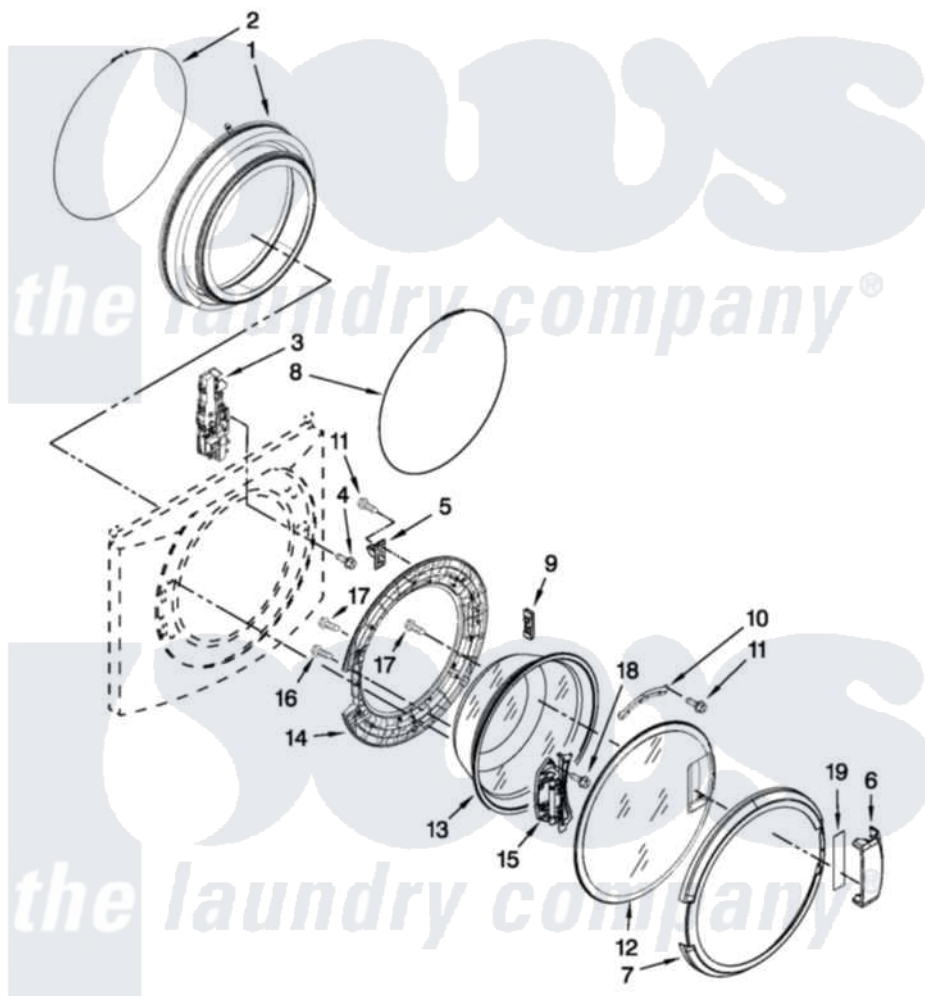

# Whirlpool CHW8990AW0 02 - DOOR AND LATCH PARTS

## DOOR AND LATCH PARTS

For Model: CHW8990AW0  
(White)

FOR ORDERING INFORMATION REFER TO PARTS PRICE LIST

W10487518

4

Whirlpool [Commercial Whirlpool CHW8990AW0 Washer Parts](#) Parts Diagram 02 - DOOR AND LATCH PARTS

[Click on the part number to view part](#)

Item	Original Part Number	Replaced By	Status	Part Description
1	<a href="#">W10311051</a>			Bellow
2	<a href="#">8540108</a>			Clamp, Bellow To Tub
3	<a href="#">W10375379</a>			Lock, Door
4	<a href="#">8540725</a>			Screw
5	8540221	<a href="#">W10111148</a>		Strike
6	<a href="#">W10117474</a>			Handle, Door
7	<a href="#">W10198440</a>			Trim Ring, Outer Door
8	<a href="#">W10217563</a>			Clamp, Bellow To Front Panel
9	<a href="#">8540115</a>			Clamp, Support
10	<a href="#">8540114</a>			Clamp, Glass
11	8540513	<a href="#">8182214</a>		Screw
12	<a href="#">W10137404</a>			Frame, Door Front Assembly
13	<a href="#">W10388315</a>			Glass, Door
14	<a href="#">W10198442</a>			Frame, Door Back Support
15	<a href="#">W10198417</a>			Hinge, Door
16	8540284	<a href="#">8181660</a>		Screw

17 8540282  
18 W10015090  
19 [W10112927](#)

[8181661](#)  
[489442](#)

Screw, Actuator  
Screw 3 2217757 Roller, Front  
Pad, Door Handle