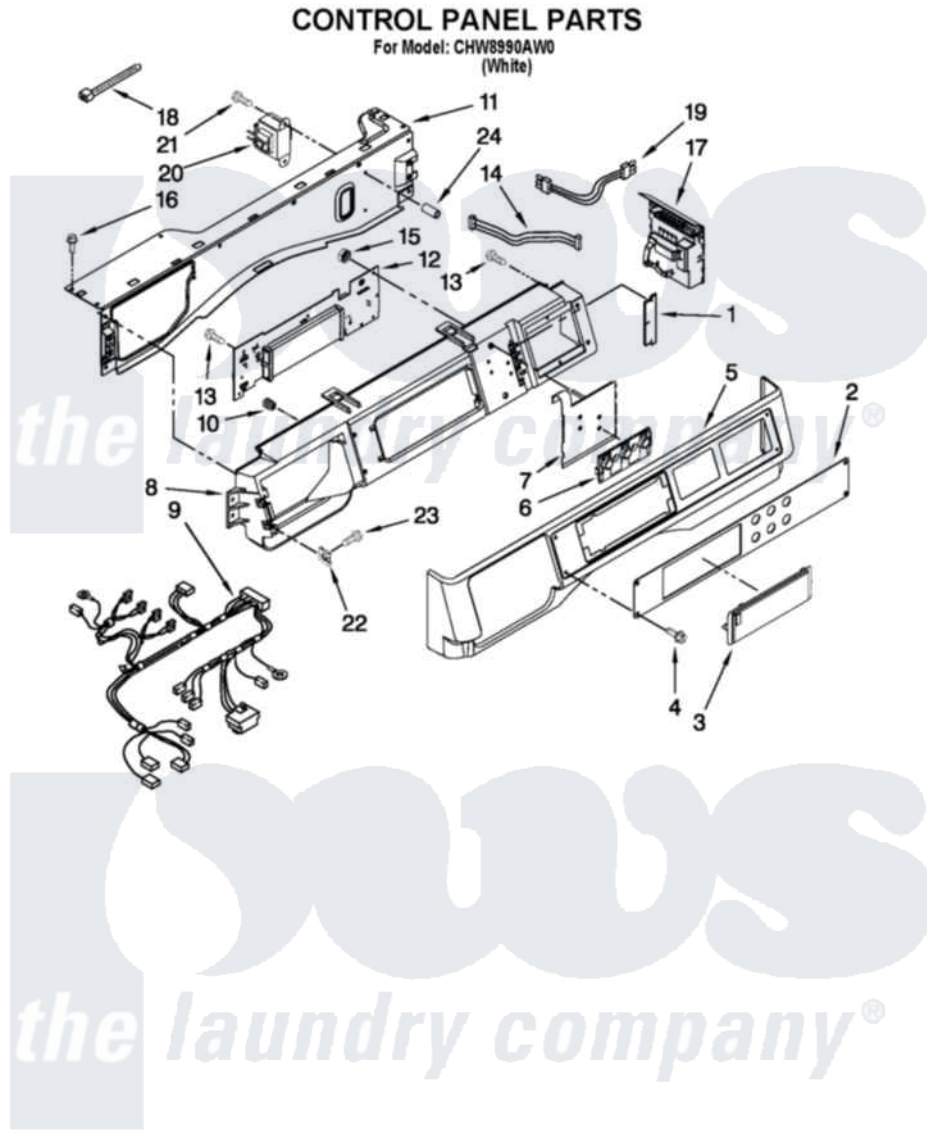

Whirlpool CHW8990AW0 03 - CONTROL PANEL PARTS

FOR ORDERING INFORMATION REFER TO PARTS PRICE LIST

5

W10487518

[Whirlpool Commercial Whirlpool CHW8990AW0 Washer Parts](#) Parts Diagram 03 - CONTROL PANEL PARTS
Click on the part number to view part

Item	Original Part Number	Replaced By	Status	Part Description
1	W10187276			Seal, Console
2	W10137440			Facia / Overlay
3	W10267645			Cover, Display
4	W10137457			Screw, 8-32 X 3/64
5	W10137458			Console, Outer
6	W10137455			Push Button
7	W10135255			Assembly, Membrane Switch And Backer Plate
8	W10137426			Console, Inner
9	W10298333			Harness, Wiring Includes The Following Cable Sets:
NI	N/P		Not Available	THE FOLLOWING CABLE SETS: (NOT ILLUSTRATED)
"	W10179481			Coin Drop To CCU
"	W10232996			CCU To Cold Fill Valve
"	W10232997			CCU To Hot Fill Valve
10	W10189313			Inserts

11	W10294428		Bracket, Console
12	W10311190		User Interface
13	489136		Screw, 3-24 X 1/32
14	W10155150		Harness, Test
15	W10139046		Nut 6-32
16	W10015090	489442	Screw 3 2217757 Roller, Front
17	W10487817	Not Available	MICROCOMPUTER, MACHINE CONTROL
18	3429563	2205813	Strap
19	W10299342		Harness, Wiring
20	W10131839		Transformer 120 To 22.5 Vac
21	8540329		Screw, 8-18 X 7/16
22	9781235		NUT, U-Type
23	W10131119		Screw, 8-18 X 5/16
24	W10018050		Caplug