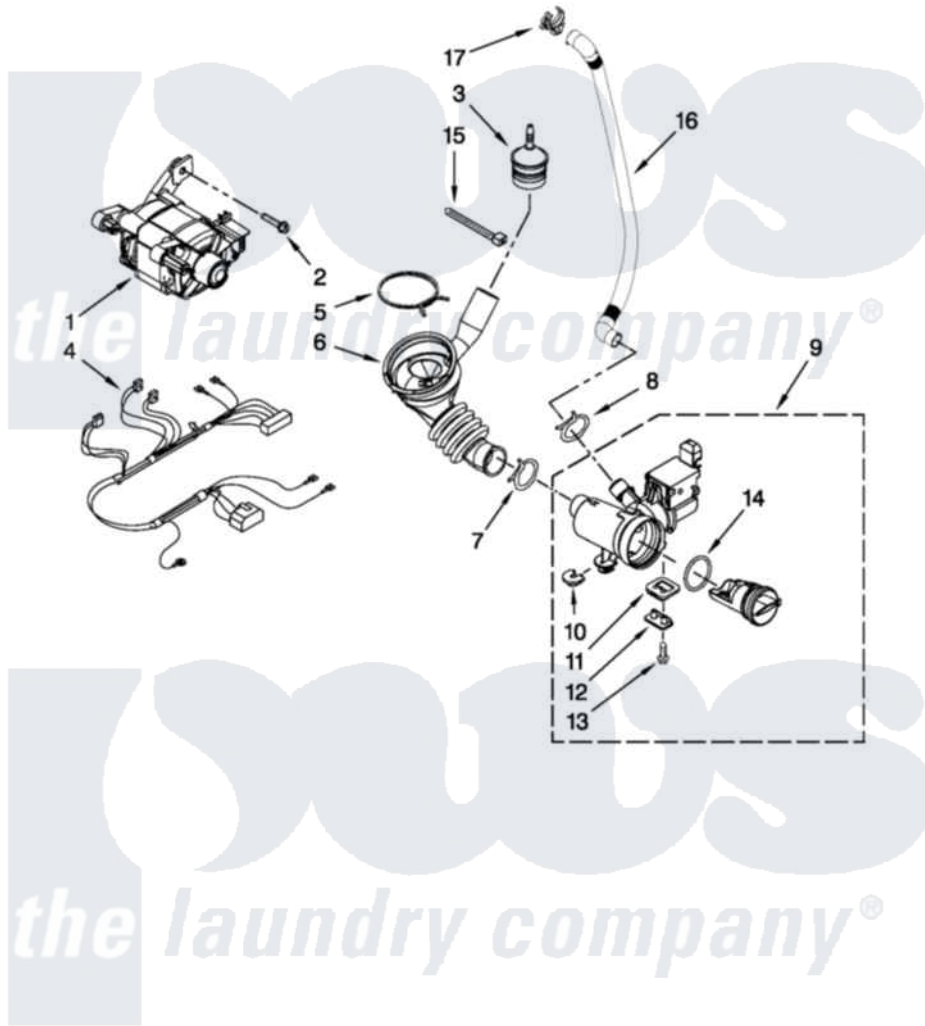

# Whirlpool CHW8990AW0 05 - PUMP AND MOTOR PARTS

## PUMP AND MOTOR PARTS

For Model: CHW8990AW0  
(White)

FOR ORDERING INFORMATION REFER TO PARTS PRICE LIST

7

W10487518

Whirlpool [Commercial Whirlpool CHW8990AW0 Washer Parts](#) Parts Diagram 05 - PUMP AND MOTOR  
PARTS

Click on the part number to view part

Item	Original Part Number	Replaced By	Status	Part Description
1	<a href="#">W10171927</a>			Motor, Drive
2	<a href="#">8540134</a>			Bolt, Motor
3	<a href="#">W10405608</a>			Air Trap
4	<a href="#">W10201879</a>			Harness, Motor
5	8181734	<a href="#">696392</a>		Hose Clamp
6	<a href="#">8540012</a>			Hose, Tub To Pump
7	370448	<a href="#">616099</a>		Clamp
8	<a href="#">356138</a>			Clamp, Hose
9	<a href="#">W10130913</a>			Pump
10	<a href="#">W10034820</a>			Foot, Rubber
11	<a href="#">W10034830</a>			Foot, Rubber
12	<a href="#">8540033</a>			Cap, Right Foot
13	<a href="#">8533964</a>			Screw, 10-16 X 1.25
14	8540025	<a href="#">W10130913</a>		Pump
15	<a href="#">2262071</a>			Cable Tie
16	<a href="#">W10272563</a>			Hose, Drain- Inner