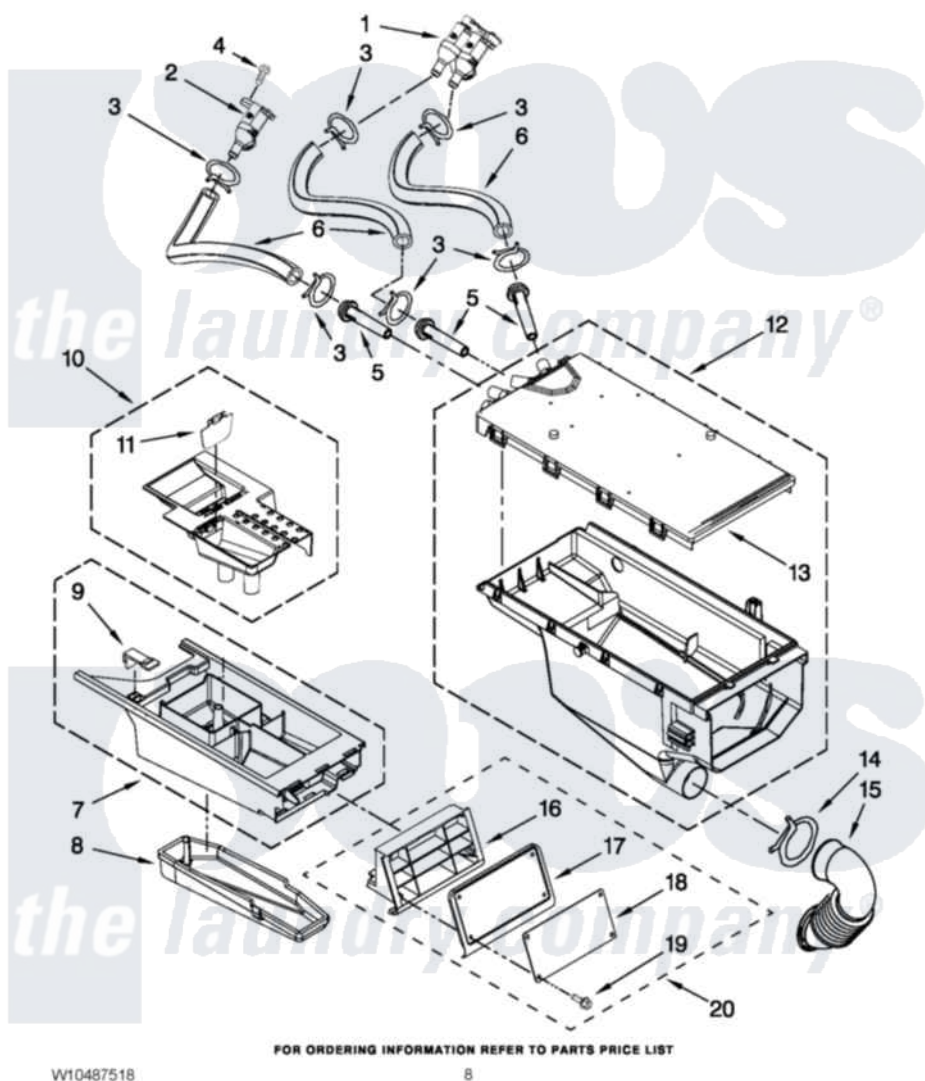

# Whirlpool CHW8990AW0 06 - DISPENSER PARTS

## DISPENSER PARTS

For Model: CHW8990AW0  
(White)

Whirlpool [Commercial Whirlpool CHW8990AW0 Washer Parts](#) Parts Diagram 06 - DISPENSER PARTS  
Click on the part number to view part

Item	Original Part Number	Replaced By	Status	Part Description
1	<a href="#">W10212596</a>			Valve, Water Inlet
2	<a href="#">W10212598</a>			Valve, Water Inlet
3	370450	<a href="#">596669</a>		Clamp, Manifold
4	8540282	<a href="#">8181661</a>		Screw, Actuator
5	<a href="#">8183181</a>			Nozzle, Inlet
6	<a href="#">W10212611</a>			Hose, Valve To Dispenser
7	<a href="#">8540402</a>			Drawer, Detergent
8	<a href="#">8540399</a>			Cover, Detergent Drawer
9	<a href="#">W10198458</a>			Tab, Drawer Release
10	W10407371	<a href="#">W10433390</a>		Dispenser
11	<a href="#">W10298953</a>			Door, Living Hinge
12	W10212603	<a href="#">W10364594</a>		Dispenser
13	<a href="#">W10212604</a>			Plate, Distribution
14	<a href="#">8281276</a>			Clamp, Hose
15	<a href="#">8540063</a>			Hose, Dispenser To Tub
16	<a href="#">W10137432</a>			Handle, Drawer

17	<a href="#">W10137460</a>	Cover, Handle
18	<a href="#">W10137431</a>	Facia/Overlay, Drawer
19	<a href="#">W10137456</a>	Screw, 8-18 X 1/2
20	<a href="#">W10137429</a>	Handle Assembly, Drawer