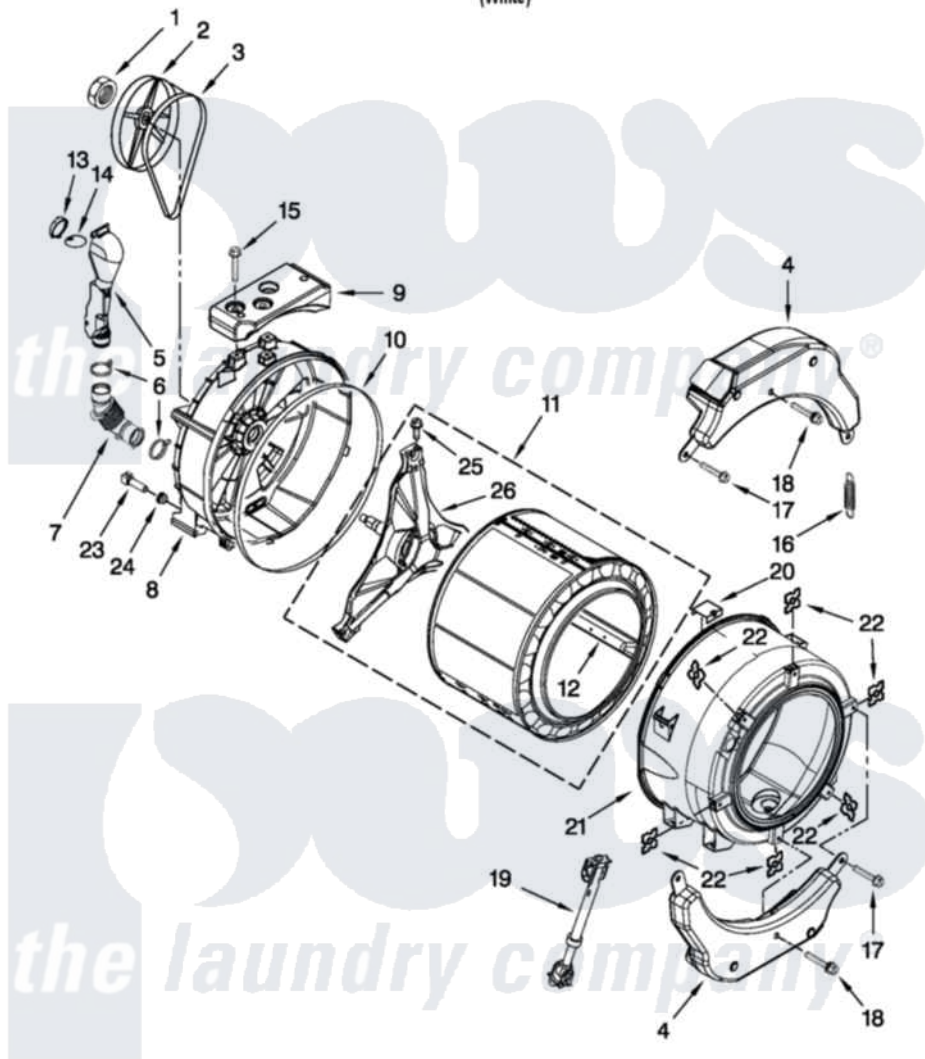

Whirlpool CHW8990AW0 07 - TUB AND BASKET PARTS

TUB AND BASKET PARTS

For Model: CHW8990AW0
(White)

FOR ORDERING INFORMATION REFER TO PARTS PRICE LIST

W10487518

10

Whirlpool [Commercial Whirlpool CHW8990AW0 Washer Parts](#) Parts Diagram 07 - TUB AND BASKET PARTS

[Click on the part number to view part](#)

Item	Original Part Number	Replaced By	Status	Part Description
1	8533999	W10283361		Nut, Pulley
2	8540088C			Pulley
3	W10260319			Belt, Drive
4	W10223198			Counterweight, Front
5	W10142720			Pipe, Ventilation
6	8540010	W10208156		Clamp
7	8540019			Hose, Exhaust
8	W10303574	W10355044		Tub-Outer
9	W10200747			Counterweight, Rear
10	8540090	W10111158		Gasket
11	W10303571			Basket, Complete
12	W10118982			Baffle, Tub
13	W10142721			Connector -Ventilation
14	W10142722			Flap - Ventilation
15	W10246531			Screw, Rear Counterweight
16	W10010360	280159		Spring

17	W10094780	W10182109	Screw-Kit
18	W10259288		Bolt Assembly, Counterweight Center Hole
19	W10015830		Shock Absorber
20	8540092		Clamp, Tub
21	W10266965	W10312454	Tub-Outer
22	8540072	8182512	Nut, Push-In
23	W10176659	8181705	Ntc
24	8540766		Seal, Rubber
25	8540382		Screw
26	8540342		Crosspiece Assembly