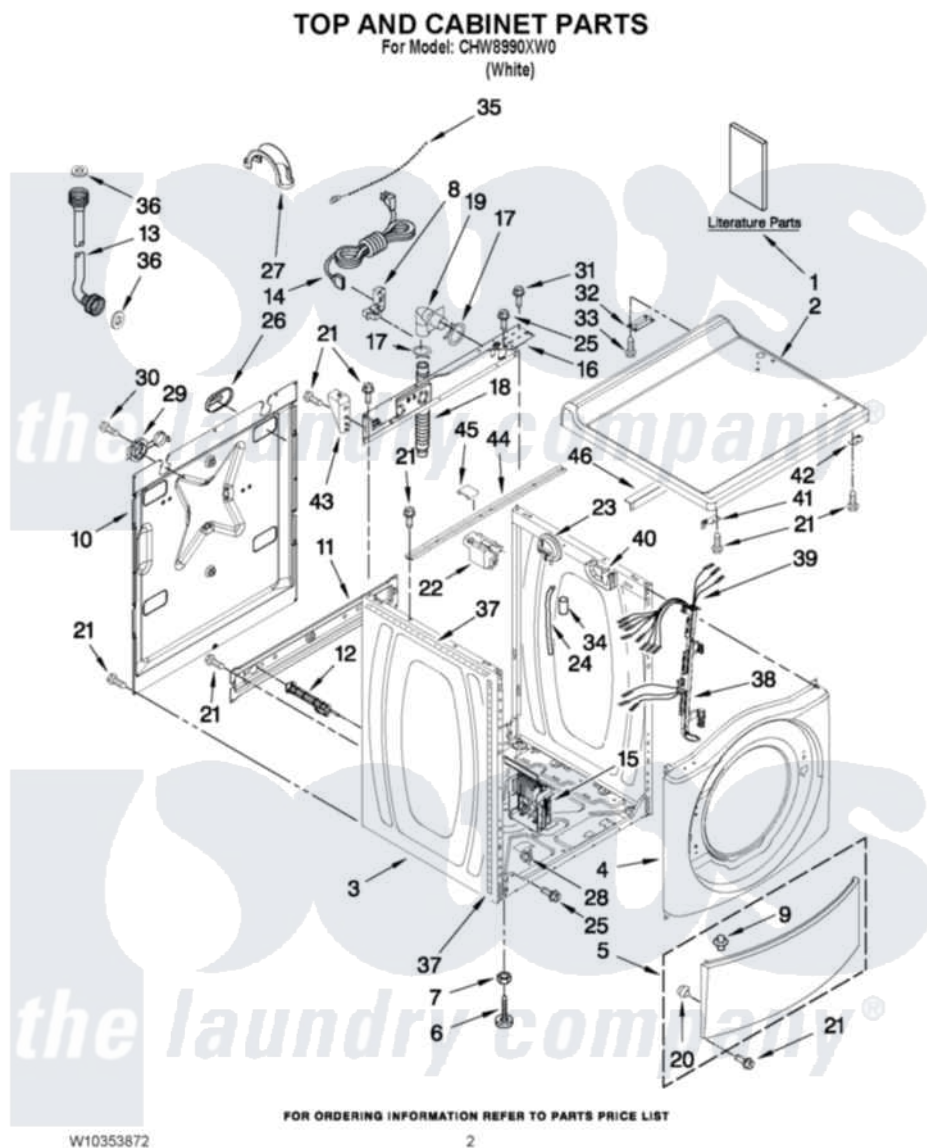

Whirlpool CHW8990XW0 01 - TOP AND CABINET PARTS

Whirlpool [Commercial Whirlpool CHW8990XW0 Washer Parts](#) Parts Diagram 01 - TOP AND CABINET PARTS
Click on the part number to view part

Item	Original Part Number	Replaced By	Status	Part Description
1	W10341085		Not Available	INSTALLATION INSTRUCTIONS
"	W10311069		Not Available	TECH SHEET (ENGLISH)
"	W10311071		Not Available	TECH SHEET (FRENCH)
"	W10353872			REPAIR PARTS LIST
2	W10137411			Top
3	W10225458			Cabinet
4	W10306505			Panel, Front
5	8540813	8540664		Toe Panel
6	W10245373			Foot, Leveling
7	3359452			Nut, Lock
8	W10110676	8182635		Strain Relief
9	8518891			Rivet
10	W10258342			Panel, Rear
11	W10189659			Brace, Transport
12	W10251449	W10285622		Bolt
13	W10194208	89503		Hose-Inlet