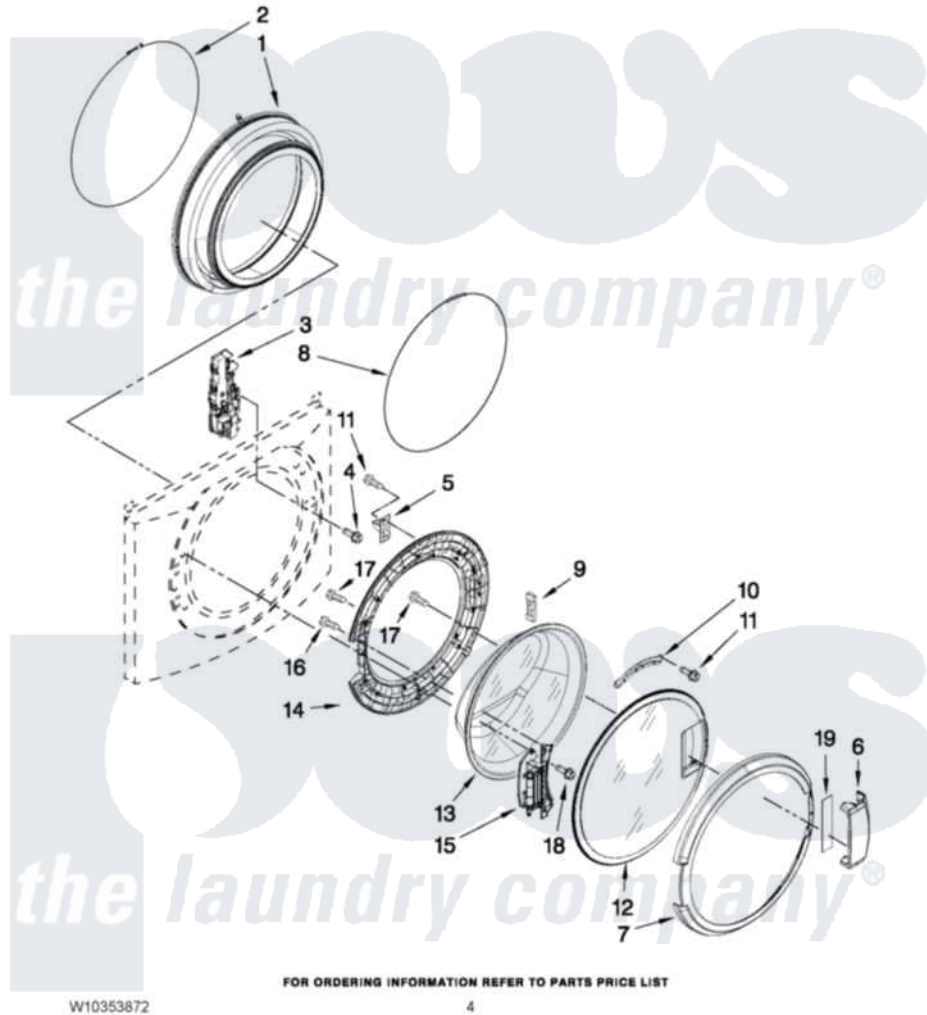

Whirlpool CHW8990XW0 02 - DOOR AND LATCH PARTS

DOOR AND LATCH PARTS

For Model: CHW8990XW0
(White)

Whirlpool [Commercial Whirlpool CHW8990XW0 Washer Parts](#) Parts Diagram 02 - DOOR AND LATCH PARTS
Click on the part number to view part

Item	Original Part Number	Replaced By	Status	Part Description
1	W10311051			Bellow
2	8540108			Clamp, Bellow To Tub
3	W10153867	W10375379		Lock, Door
4	8540725			Screw
5	8540221	W10111148		Strike
6	W10117474			Handle, Door
7	W10198440			Trim Ring, Outer Door
8	W10217563			Clamp, Bellow To Front Panel
9	8540115			Clamp, Support
10	8540114			Clamp, Glass
11	8540513	8182214		Screw
12	W10137451	W10137450		Door
13	W10205548	W10387885		Glass, Door
14	W10198442			Frame, Door Back Support
15	W10198417			Hinge, Door
16	8540284	8181660		Screw

17 8540282
18 W10015090
19 [W10112927](#)

[8181661](#)
[489442](#)

Screw, Actuator
Screw 3 2217757 Roller, Front
Pad, Door Handle