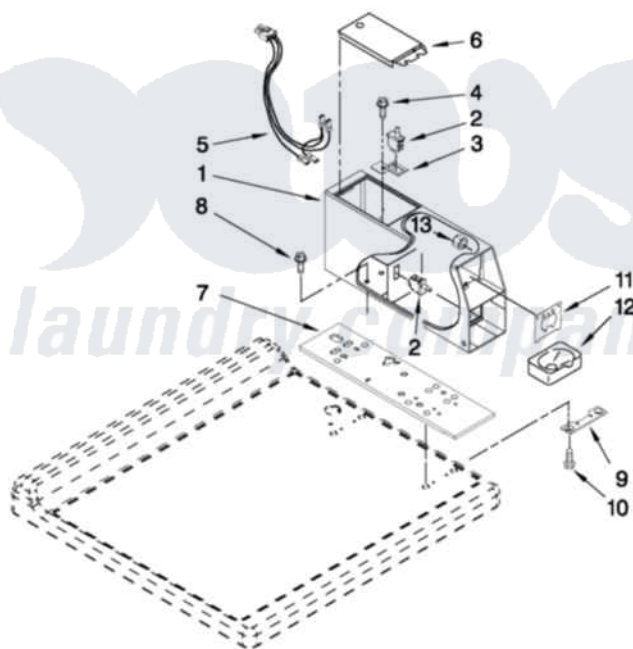

Whirlpool CHW8990XW0 04 - METER CASE PARTS

METER CASE PARTS

For Model: CHW8990XW0
(White)

W10353872

FOR ORDERING INFORMATION REFER TO PARTS PRICE LIST

6

Whirlpool [Commercial Whirlpool CHW8990XW0 Washer Parts](#) Parts Diagram 04 - METER CASE PARTS
Click on the part number to view part

Item	Original Part Number	Replaced By	Status	Part Description
1	W10171132			Meter Case
2	W10131838			Switch, Vault And Service Door
3	W10133508			Bracket, Service Switch
4	W10139210			Screw, 8-18 X 5/16
5	W10211244			Wire, Harness Service Switch
6	3351136			Service Door Assembly
7	W10137448			Cushion, Meter Case
8	3349065			Bolt, Meter Case Mounting
9	3347825	3353813		Plate, Mounting
10	98445			Screw, 10-16 X 3/4
11	3954761	279950		Funnel
12	385421			Funnel, Coin
13	3400029			Nut, Adapter Plate