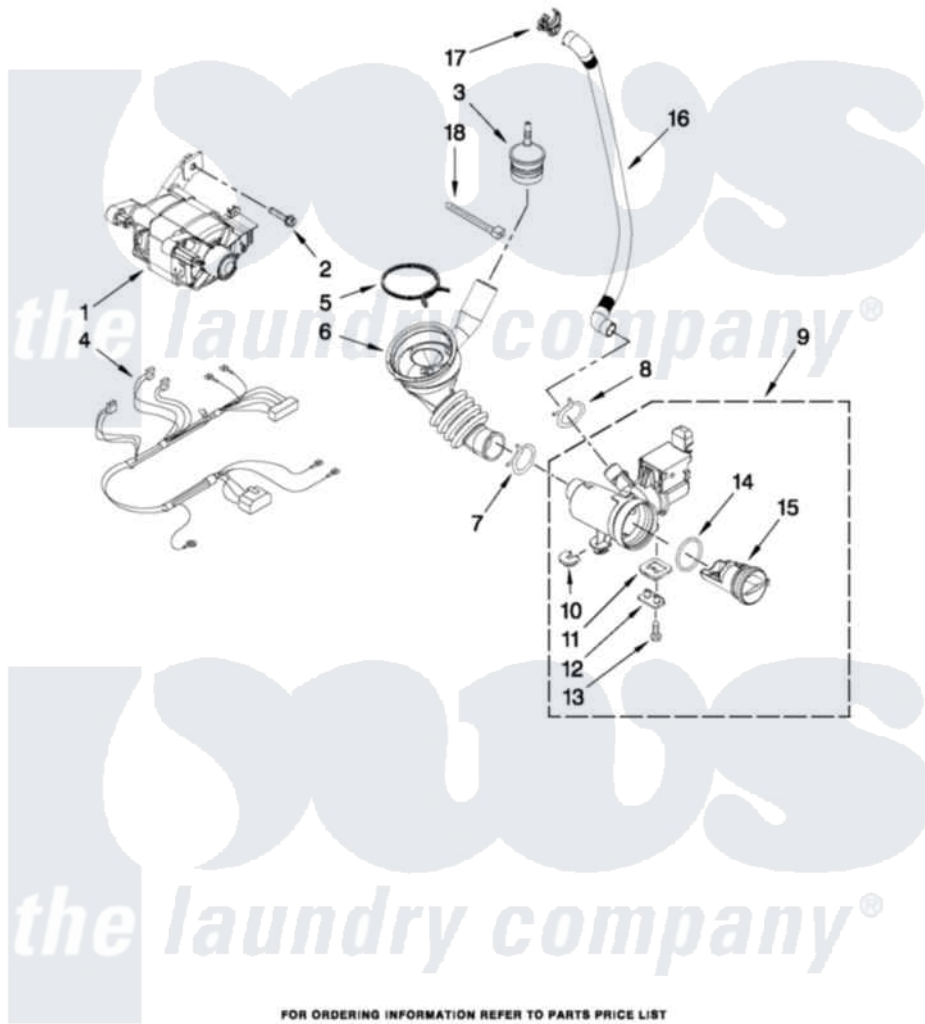

Whirlpool CHW8990XW0 05 - PUMP AND MOTOR PARTS

PUMP AND MOTOR PARTS

For Model: CHW8990XW0
(White)

FOR ORDERING INFORMATION REFER TO PARTS PRICE LIST

7

W10353872

Whirlpool [Commercial Whirlpool CHW8990XW0 Washer Parts](#) Parts Diagram 05 - PUMP AND MOTOR PARTS

Click on the part number to view part

Item	Original Part Number	Replaced By	Status	Part Description
1	W10171927			Motor, Drive
2	8540134			Bolt, Motor
3	8540180	W10405608		Air Trap
4	W10201879			Harness, Motor
5	8181734	696392		Hose Clamp
6	8540012			Hose, Tub To Pump
7	370448	616099		Clamp
8	356138			Clamp, Hose
9	W10130913			Pump
10	W10034820			Foot, Rubber
11	W10034830			Foot, Rubber
12	8540033			Cap, Right Foot
13	8533964			Screw, 10-16 X 1.25
14	8540025	W10130913		Pump
15	8540996	W10130913		Pump
16	W10272563			Hose, Drain- Inner