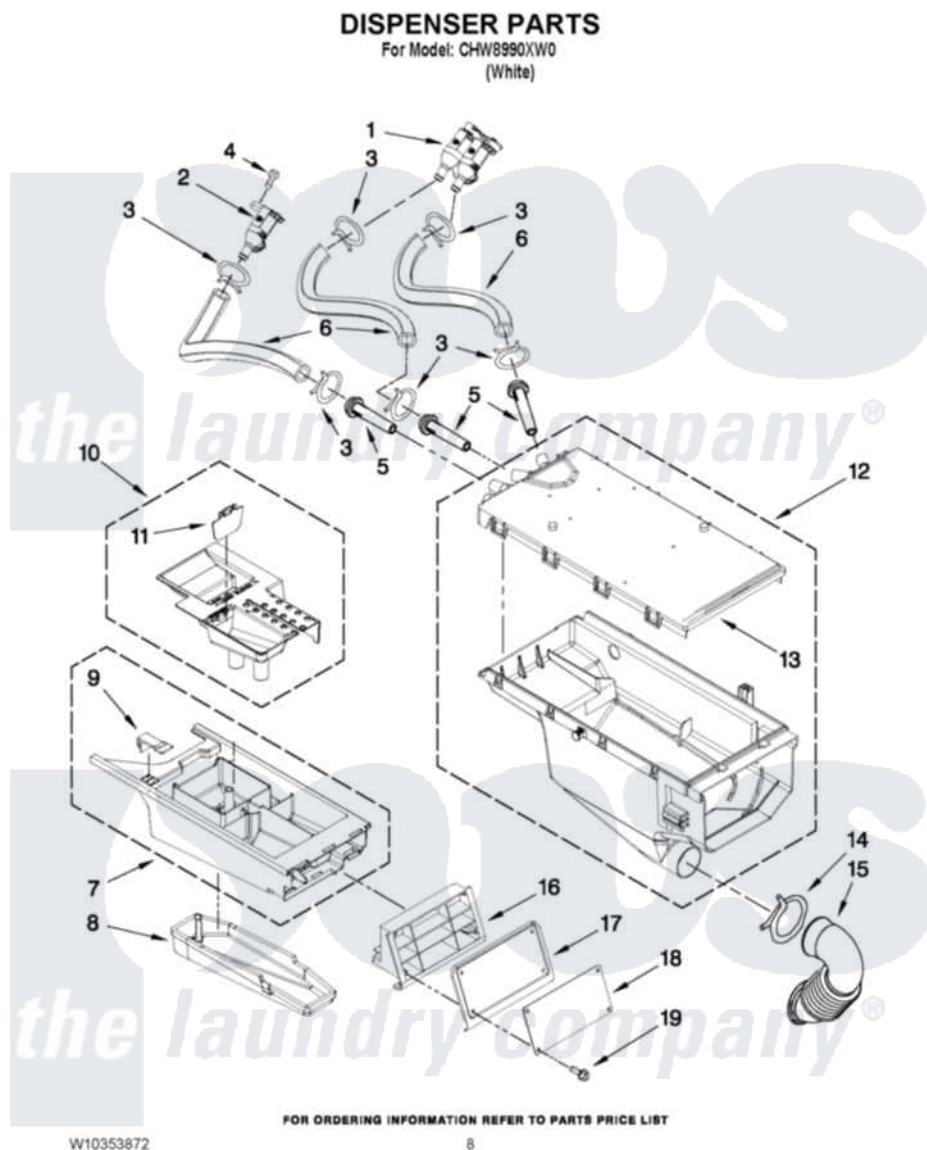

Whirlpool CHW8990XW0 06 - DISPENSER PARTS

Whirlpool [Commercial Whirlpool CHW8990XW0 Washer Parts](#) Parts Diagram 06 - DISPENSER PARTS
Click on the part number to view part

| Item | Original Part Number | Replaced By | Status | Part Description |
|------|---------------------------|---------------------------|--------|--------------------------|
| 1 | W10212596 | | | Valve, Water Inlet |
| 2 | W10212598 | | | Valve, Water Inlet |
| 3 | 370450 | 596669 | | Clamp, Manifold |
| 4 | 8540282 | 8181661 | | Screw, Actuator |
| 5 | 8183181 | | | Nozzle, Inlet |
| 6 | W10212611 | | | Hose, Valve To Dispenser |
| 7 | W10366786 | W10395619 | | Drawer |
| 8 | 8540399 | | | Cover, Detergent Drawer |
| 9 | W10303980 | W10198458 | | Tab, Drawer Release |
| 10 | W10275869 | W10433390 | | Dispenser |
| 11 | W10298953 | | | Door, Living Hinge |
| 12 | W10212603 | W10364594 | | Dispenser |
| 13 | W10212604 | | | Plate, Distribution |
| 14 | 8281276 | | | Clamp, Hose |
| 15 | 8540063 | | | Hose, Dispenser To Tub |
| 16 | W10137432 | | | Handle, Drawer |