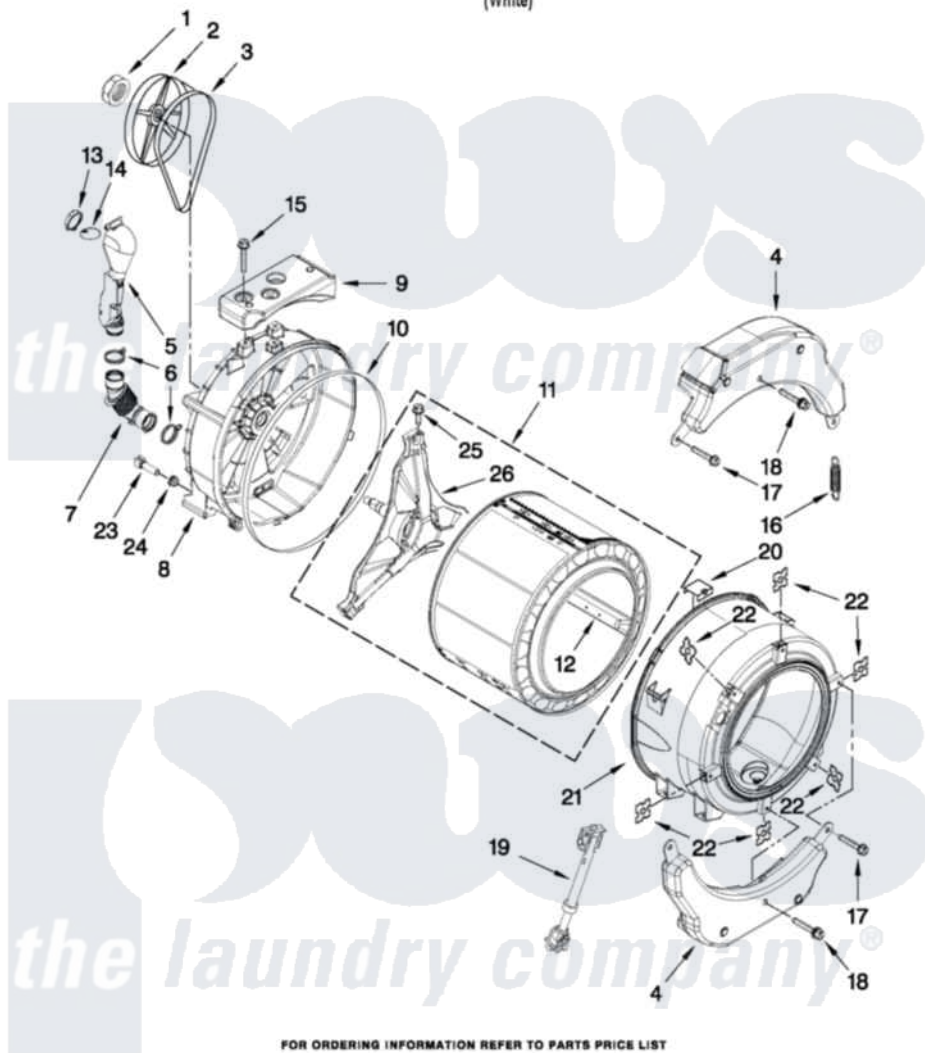

Whirlpool CHW8990XW0 07 - TUB AND BASKET PARTS

TUB AND BASKET PARTS

For Model: CHW8990XW0
(White)

W10353872

10

FOR ORDERING INFORMATION REFER TO PARTS PRICE LIST

Whirlpool [Commercial Whirlpool CHW8990XW0 Washer Parts](#) Parts Diagram 07 - TUB AND BASKET PARTS

[Click on the part number to view part](#)

Item	Original Part Number	Replaced By	Status	Part Description
1	8533999	W10283361		Nut, Pulley
2	8540088C			Pulley
3	W10260319			Belt, Drive
4	W10223198			Counterweight, Front
5	W10142720			Pipe, Ventilation
6	8540010	W10208156		Clamp
7	8540019			Hose, Exhaust
8	W10303574	W10355044		Tub-Outer
9	W10200747			Counterweight, Rear
10	8540090	W10111158		Gasket
11	W10303571			Basket, Complete
12	W10118982			Baffle, Tub
13	W10142721			Connector -Ventilation
14	W10142722			Flap - Ventilation
15	W10246531			Screw, Rear Counterweight
16	W10010360	280159		Spring

17	W10094780	W10182109	Screw-Kit
18	W10259288		Bolt Assembly, Counterweight Center Hole
19	W10015830		Shock Absorber
20	8540092		Clamp, Tub
21	W10266965	W10312454	Tub-Outer
22	8540072	8182512	Nut, Push-In
23	W10176659	8181705	Ntc
24	8540766		Seal, Rubber
25	8540382		Screw
26	8540342		Crosspiece Assembly