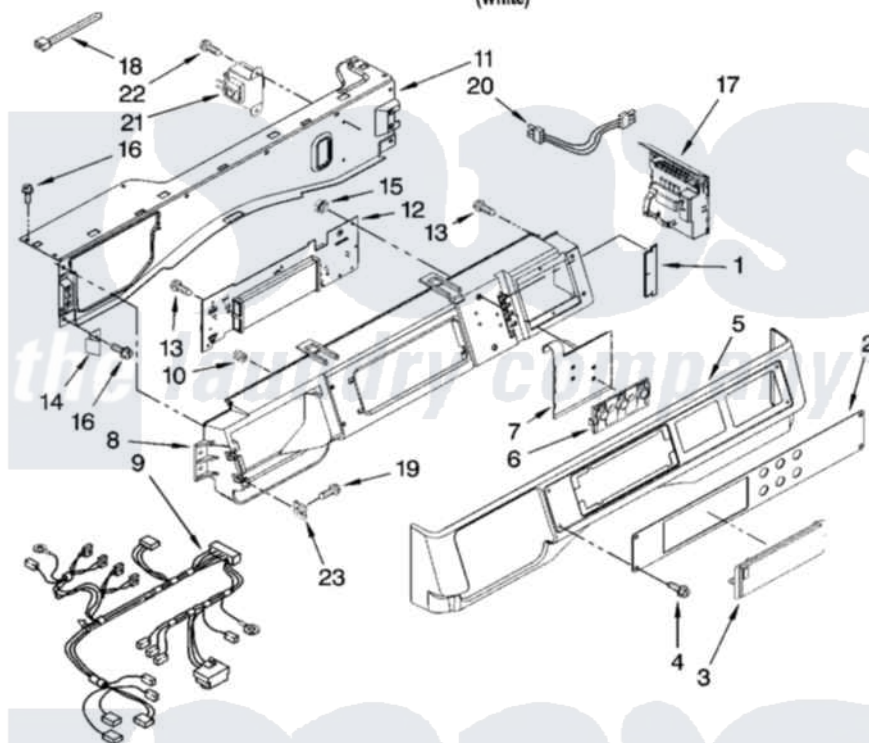

Whirlpool CHW9900VQ0 03 - CONTROL PANEL PARTS

CONTROL PANEL PARTS

For Model: CHW9900VQ0
(White)

Whirlpool [Commercial Whirlpool CHW9900VQ0 Washer Parts](#) Parts Diagram 03 - CONTROL PANEL PARTS

[Click on the part number to view part](#)

Item	Original Part Number	Replaced By	Status	Part Description
1	W10187276			Seal, Console
2	W10137440			Facia / Overlay
3	W10131114			Cover, Display
4	W10137457			Screw, 8-32 X 3/64
5	W10137458			Console, Outer
6	W10137455			Push Button
7	W10135255			Assembly, Membrane Switch And Backer Plate
8	W10137426			Console, Inner
9	W10153921			Harness, Wiring
10	W10189313			Inserts
11	W10137396			Bracket, Console
12	W10137415	W10329454		Control-Elec
13	489136			Screw, 3-24 X 1/32
14	W10137488			Clip, Console
15	W10139046			Nut 6-32
16	W10015090	489442		Screw 3 2217757 Roller, Front

17	W10141556	W10269538	Microcomputer, Machine Control
18	3429563	2205813	Strap
19	W10131119		Screw, 8-18 X 5/16
20	W10155149		Harness, Wiring
21	W10131839		Transformer 120 To 22.5 Vac
22	8540329		Screw, 8-18 X 7/16
23	9781235		NUt, U-Type