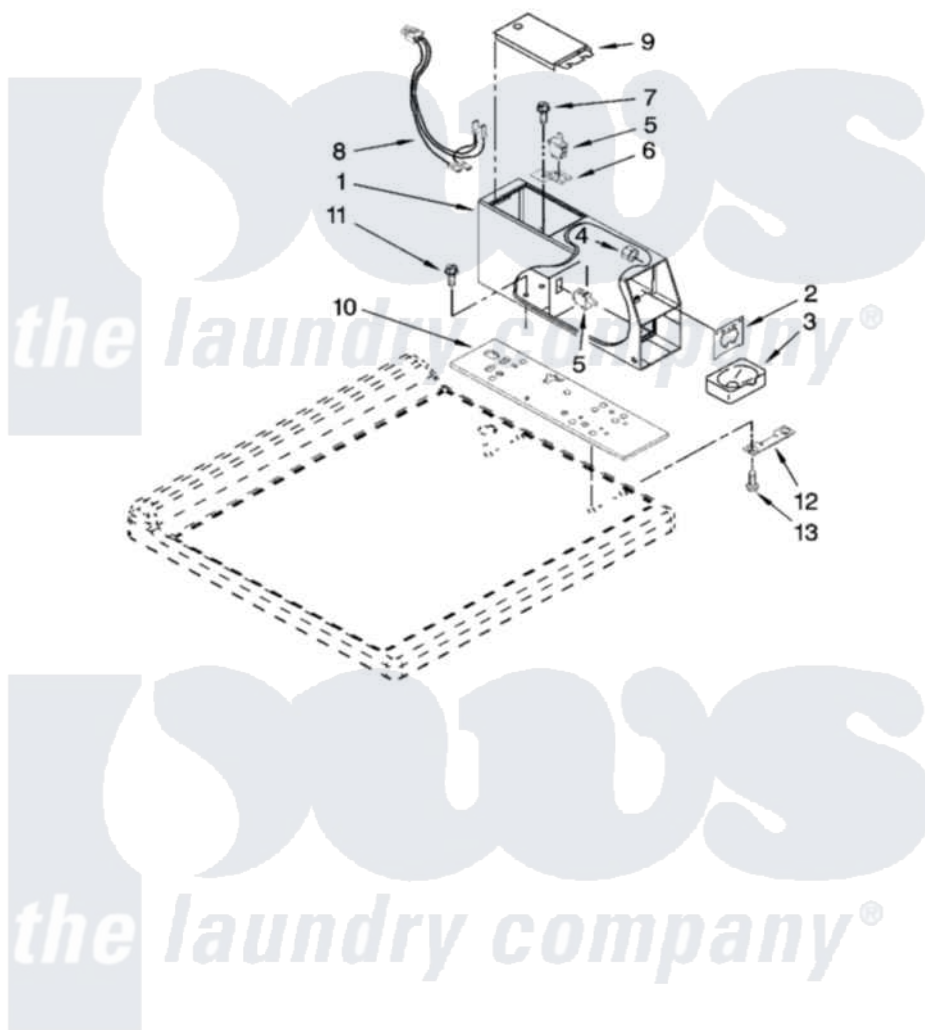

Whirlpool CHW9900VQ0 04 - METER CASE PARTS

METER CASE PARTS

For Model: CHW9900VQ0
(White)

W10189989

6

Whirlpool [Commercial Whirlpool CHW9900VQ0 Washer Parts](#) Parts Diagram 04 - METER CASE PARTS

[Click on the part number to view part](#)

Item	Original Part Number	Replaced By	Status	Part Description
1	W10171131			Meter Case And Adapter Assembly
2	3954761	279950		Funnel
3	385421			Funnel, Coin
4	3400029			Nut, Adapter Plate
5	W10131838			Switch, Vault And Service Door
6	W10133508			Bracket, Service Switch
7	W10139210			Screw, 8-18 X 5/16
8	W10139456			Wire Harness, Sensor Switch
9	3351136			Service Door Assembly
10	W10137448			Cushion, Meter Case
11	3349065			Bolt, Meter Case Mounting
12	3347825	3353813		Plate, Mounting
13	98445			Screw, 10-16 X 3/4