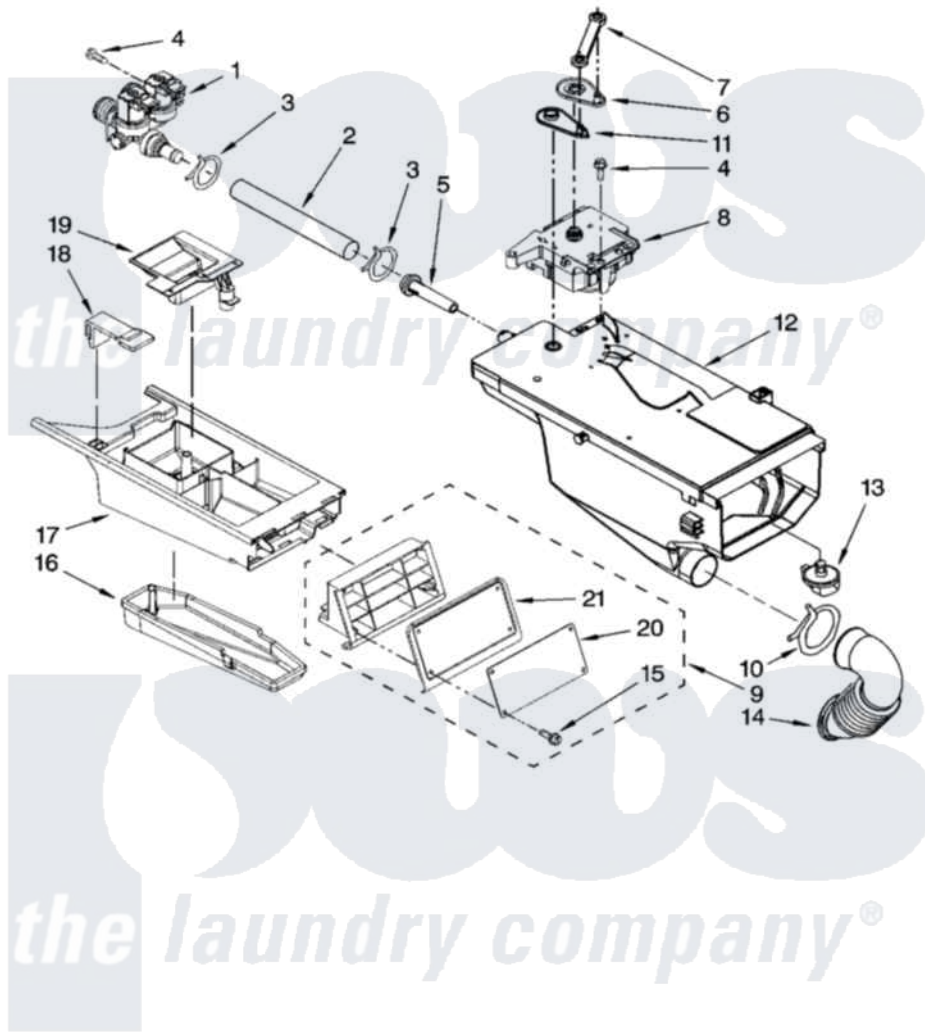

Whirlpool CHW9900VQ0 05 - DISPENSER PARTS

DISPENSER PARTS

For Model: CHW9900VQ0
(White)

7

W10189989

Whirlpool [Commercial Whirlpool CHW9900VQ0 Washer Parts](#) Parts Diagram 05 - DISPENSER PARTS
Click on the part number to view part

Item	Original Part Number	Replaced By	Status	Part Description
1	8540751			Valve, Water Inlet
2	8540065			Hose, Valve To Dispenser
3	370450	596669		Clamp, Manifold
4	8540282	8181661		Screw, Actuator
5	8540042	8183181		Nozzle, Inlet
6	8540393			Cam, Actuator
7	8540394			Lever, Water Distribution
8	W10143587	W10143586		Actuator
9	W10137429			Handle Assembly, Drawer
10	8281276			Clamp, Hose
11	8540395			Connection, Lever
12	8540058			Dispenser
13	8540053			Nozzle, Distribution
14	8540063			Hose, Dispenser To Tub
15	W10137456			Screw, 8-18 X 1/2
16	8540399			Cover, Detergent Drawer