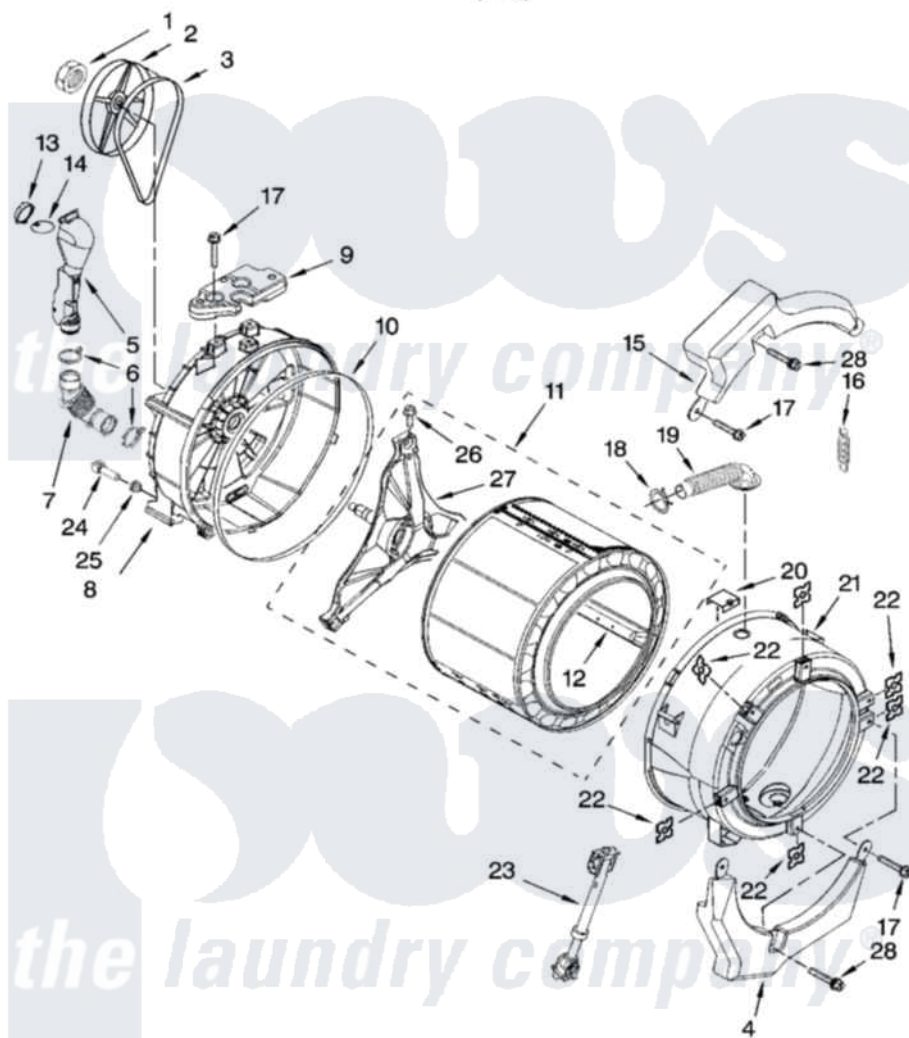

Whirlpool CHW9900VQ0 06 - TUB AND BASKET PARTS

TUB AND BASKET PARTS

For Model: CHW9900VQ0
(White)

W10189989

8

Whirlpool [Commercial Whirlpool CHW9900VQ0 Washer Parts](#) Parts Diagram 06 - TUB AND BASKET PARTS
Click on the part number to view part

Item	Original Part Number	Replaced By	Status	Part Description
1	8533999	W10283361		Nut, Pulley
2	8540088C			Pulley
3	W10116215	W10388418		Belt
4	W10151304	W10200297		Counterwgt
5	W10142720			Pipe, Ventilation
6	8540010	W10208156		Clamp
7	8540019			Hose, Exhaust
8	W10112658	280251		Tub-Outer
9	8540602			Counterweight, Rear
10	8540090	W10111158		Gasket
11	W10165321			Basket, Complete
12	W10118982			Baffle, Tub
13	W10142721			Connector -Ventilation
14	W10142722			Flap - Ventilation
15	W10151303	W10200296		Counterwgt
16	W10010360	280159		Spring

17	W10094780	W10182109	Screw-Kit
18	3363365		Clamp, Hose
19	8540015		Hose, Exhaust
20	8540092		Clamp, Tub
21	W10112659	280251	Tub-Outer
22	8540072	8182512	Nut, Push-In
23	W10163171		Shock Absorber
24	8540226	8181705	Ntc
25	8540766		Seal, Rubber
26	8540382		Screw
27	8540457	W10202464	Crosspiece Assembly
28	W10174473	W10182109	Screw-Kit