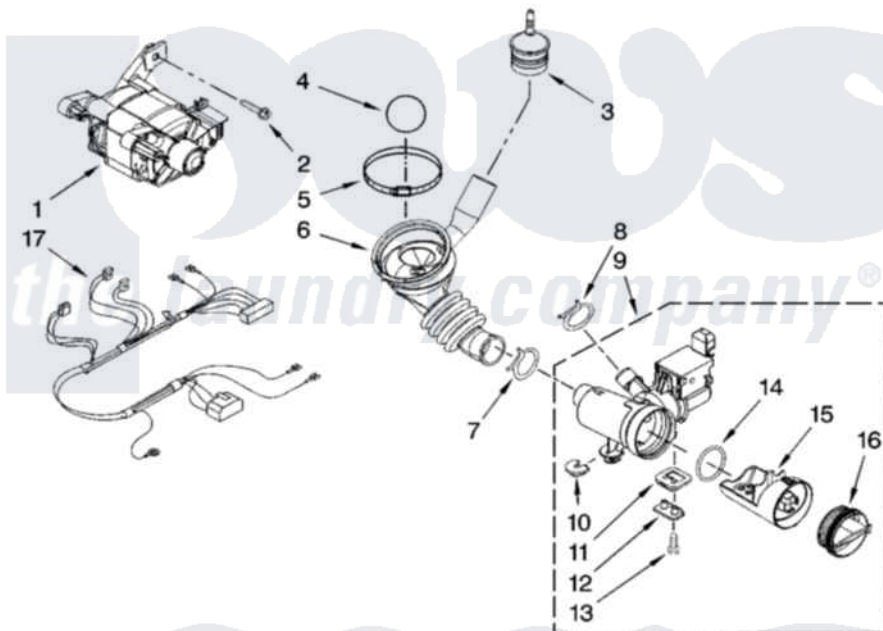

**Whirlpool CHW9900VQ0 07 - PUMP AND MOTOR PARTS, OPTIONAL PARTS (NOT INCLUDED)**

**PUMP AND MOTOR PARTS**

For Model: CHW9900VQ0  
(White)

W10189989

10

Whirlpool [Commercial Whirlpool CHW9900VQ0 Washer Parts](#) Parts Diagram 07 - PUMP AND MOTOR PARTS, OPTIONAL PARTS (NOT INCLUDED).  
Click on the part number to view part

Item	Original Part Number	Replaced By	Status	Part Description
1	<a href="#">W10140579</a>			Motor, Drive
2	<a href="#">8540134</a>			Bolt, Motor
3	<a href="#">8540180</a>	<a href="#">W10405608</a>		Air Trap
4	<a href="#">8540013</a>			Ball
5	<a href="#">8540008</a>			Clamp
6	<a href="#">8540012</a>			Hose, Tub To Pump
7	370448	<a href="#">616099</a>		Clamp
8	<a href="#">356138</a>			Clamp, Hose
9	<a href="#">W10130913</a>			Pump
"	<a href="#">8540094</a>			Pump Motor Only (Not Illustrated)
10	W10191886	<a href="#">W10034820</a>		Foot, Rubber
11	W10191880	<a href="#">W10034830</a>		Foot, Rubber
12	W10190649	<a href="#">8540033</a>		Cap, Right Foot
13	W10167905	<a href="#">8533964</a>		Screw, 10-16 X 1.25