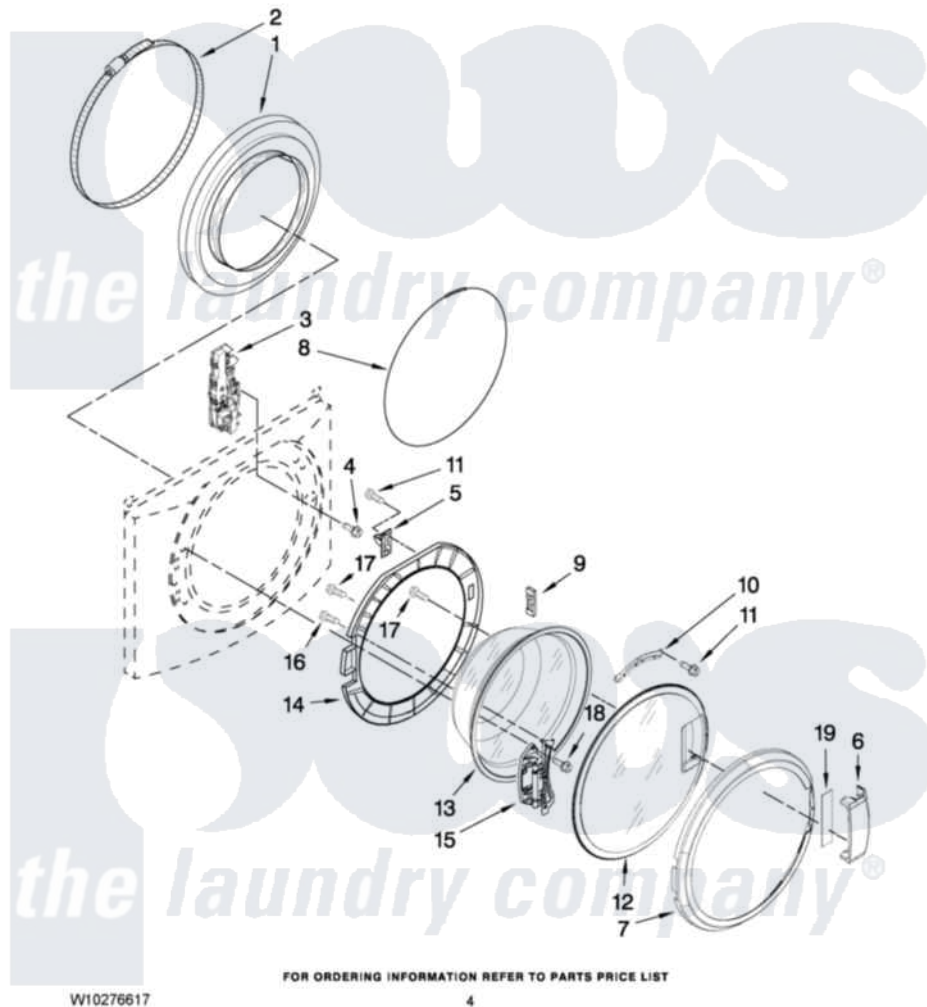

Whirlpool CHW9900WQ0 02 - DOOR AND LATCH PARTS

DOOR AND LATCH PARTS

For Model: CHW9900WQ0
(White)

Whirlpool [Commercial Whirlpool CHW9900WQ0 Washer Parts](#) Parts Diagram 02 - DOOR AND LATCH PARTS
Click on the part number to view part

Item	Original Part Number	Replaced By	Status	Part Description
1	W10130455			Bellow
2	8540108			Clamp, Bellow To Tub
3	W10153867	W10375379		Lock, Door
4	8540725			Screw
5	8540221	W10111148		Strike
6	W10117474			Handle, Door
7	W10112914			Trim Ring, Outer Door
8	W10217563			Clamp, Bellow To Front Panel
9	8540115			Clamp, Support
10	8540114			Clamp, Glass
11	8540513	8182214		Screw
12	W10137451	W10137450		Door
13	W10112078	W10388315		Glass, Door
14	W10138523			Frame, Door Back Support
15	W10118967			Hinge, Door
16	8540284	8181660		Screw

17 8540282
18 W10015090
19 [W10112927](#)

[8181661](#)
[489442](#)

Screw, Actuator
Screw 3 2217757 Roller, Front
Pad, Door Handle