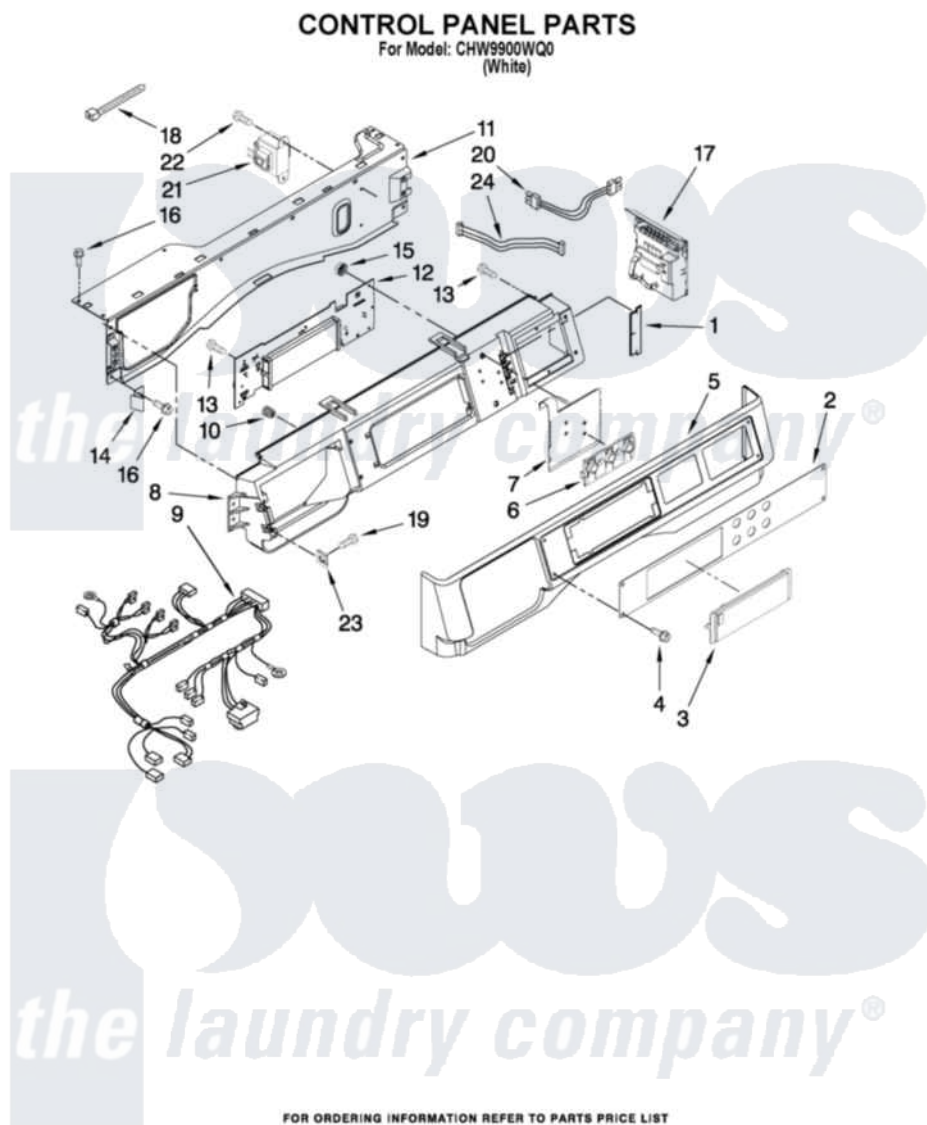

Whirlpool CHW9900WQ0 03 - CONTROL PANEL PARTS

5

W10276617

Whirlpool [Commercial Whirlpool CHW9900WQ0 Washer Parts](#) Parts Diagram 03 - CONTROL PANEL PARTS
Click on the part number to view part

Item	Original Part Number	Replaced By	Status	Part Description
1	W10187276			Seal, Console
2	W10137440			Facia / Overlay
3	W10131114			Cover, Display
4	W10137457			Screw, 8-32 X 3/64
5	W10137458			Console, Outer
6	W10137455			Push Button
7	W10135255			Assembly, Membrane Switch And Backer Plate
8	W10137426			Console, Inner
9	W10153921			Harness, Wiring
10	W10189313			Inserts
11	W10137396			Bracket, Console
12	W10166359			User Interface
13	489136			Screw, 3-24 X 1/32
14	W10137488			Clip, Console
15	W10139046			Nut 6-32
16	W10015090	489442		Screw 3 2217757 Roller, Front

17	W10269538		Microcomputer, Machine Control
18	3429563	2205813	Strap
19	W10131119		Screw, 8-18 X 5/16
20	W10155149		Harness, Wiring
21	W10131839		Transformer 120 To 22.5 Vac
22	8540329		Screw, 8-18 X 7/16
23	9781235		NUt, U-Type
24	W10155150		Harness, Test