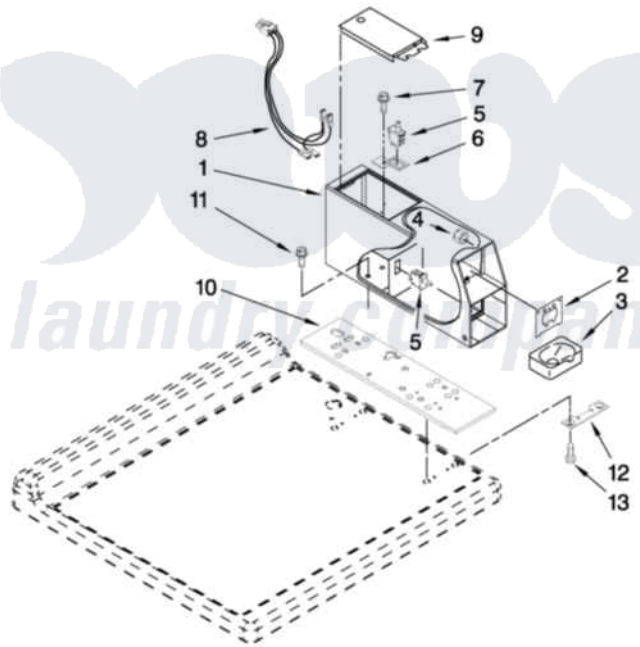

Whirlpool CHW9900WQ0 04 - METER CASE PARTS

METER CASE PARTS

For Model: CHW9900WQ0
(White)

W10276617

FOR ORDERING INFORMATION REFER TO PARTS PRICE LIST

6

Whirlpool [Commercial Whirlpool CHW9900WQ0 Washer Parts](#) Parts Diagram 04 - METER CASE PARTS
Click on the part number to view part

Item	Original Part Number	Replaced By	Status	Part Description
1	W10171131			Meter Case And Adapter Assembly
2	3954761	279950		Funnel
3	385421			Funnel, Coin
4	3400029			Nut, Adapter Plate
5	W10131838			Switch, Vault And Service Door
6	W10133508			Bracket, Service Switch
7	W10139210			Screw, 8-18 X 5/16
8	W10139456			Wire Harness, Sensor Switch
9	3351136			Service Door Assembly
10	W10137448			Cushion, Meter Case
11	3349065			Bolt, Meter Case Mounting
12	3347825	3353813		Plate, Mounting
13	98445			Screw, 10-16 X 3/4