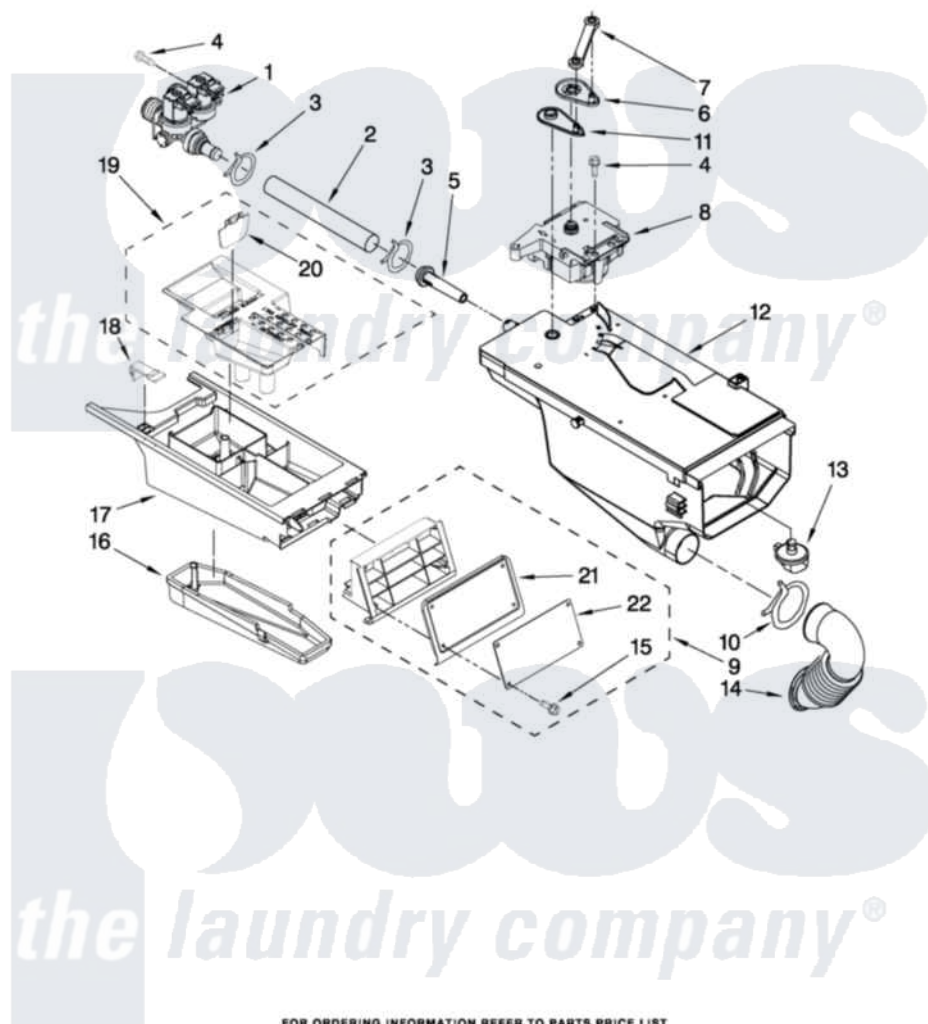

Whirlpool CHW9900WQ0 05 - DISPENSER PARTS

DISPENSER PARTS

For Model: CHW9900WQ0
(White)

FOR ORDERING INFORMATION REFER TO PARTS PRICE LIST

7

W10276617

Whirlpool [Commercial Whirlpool CHW9900WQ0 Washer Parts](#) Parts Diagram 05 - DISPENSER PARTS

[Click on the part number to view part](#)

Item	Original Part Number	Replaced By	Status	Part Description
1	8540751			Valve, Water Inlet
2	8540065			Hose, Valve To Dispenser
3	370450	596669		Clamp, Manifold
4	8540282	8181661		Screw, Actuator
5	8540042	8183181		Nozzle, Inlet
6	8540393			Cam, Actuator
7	8540394			Lever, Water Distribution
8	W10143586			Actuator
9	W10137429			Handle Assembly, Drawer
10	8281276			Clamp, Hose
11	8540395			Connection, Lever
12	8540058			Dispenser
13	8540053			Nozzle, Distribution
14	8540063			Hose, Dispenser To Tub
15	W10137456			Screw, 8-18 X 1/2
16	8540399			Cover, Detergent Drawer