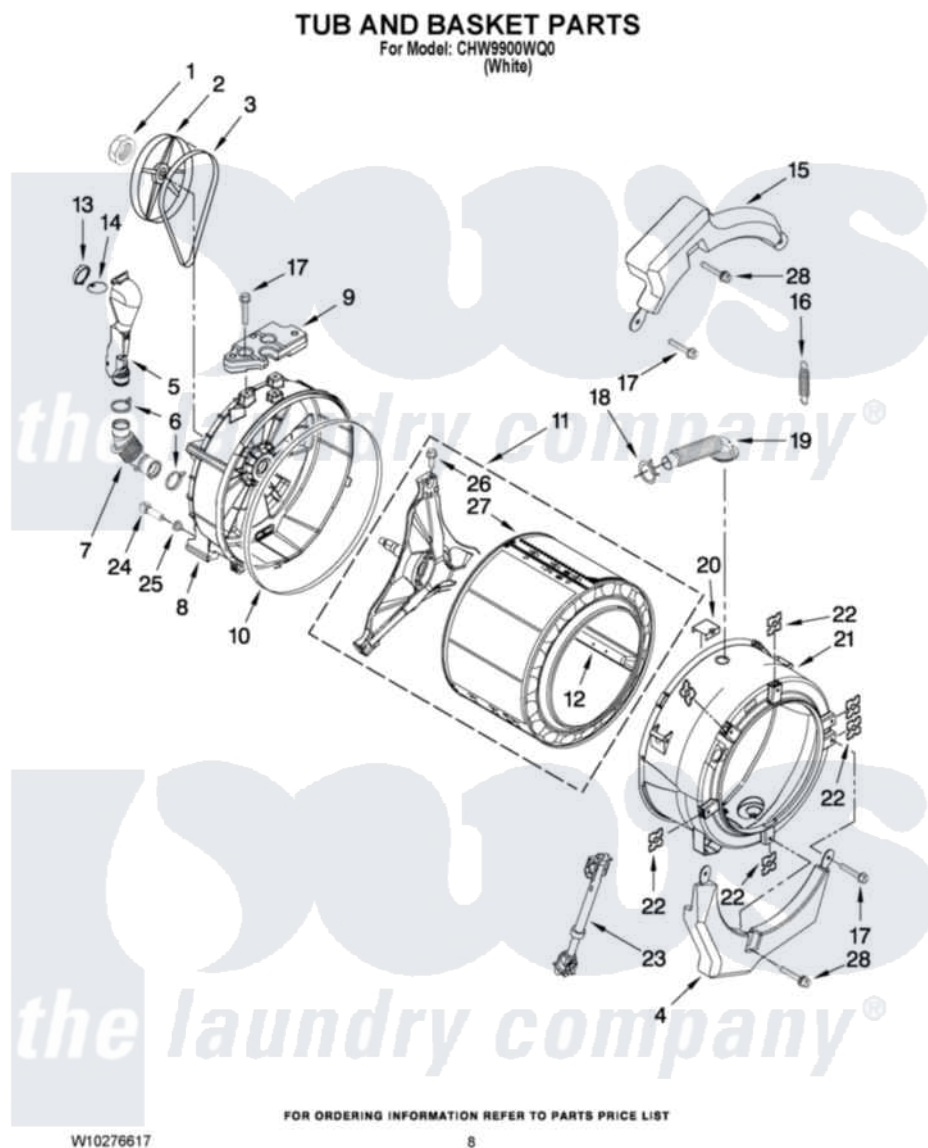

Whirlpool CHW9900WQ0 06 - TUB AND BASKET PARTS

Whirlpool [Commercial Whirlpool CHW9900WQ0 Washer Parts](#) Parts Diagram 06 - TUB AND BASKET PARTS
[Click on the part number to view part](#)

Item	Original Part Number	Replaced By	Status	Part Description
1	8533999	W10283361		Nut, Pulley
2	8540088C			Pulley
3	W10260319			Belt, Drive
4	W10151304	W10200297		Counterwgt
5	W10142720			Pipe, Ventilation
6	8540010	W10208156		Clamp
7	8540019			Hose, Exhaust
8	W10254152	W10364247		Tub-Outer
9	8540602			Counterweight, Rear
10	8540090	W10111158		Gasket
11	W10165321			Basket, Complete
12	W10118982			Baffle, Tub
13	W10142721			Connector -Ventilation
14	W10142722			Flap - Ventilation
15	W10151303	W10200296		Counterwgt
16	W10010360	280159		Spring

17	W10094780	W10182109	Screw-Kit
18	3363365		Clamp, Hose
19	8540015		Hose, Exhaust
20	8540092		Clamp, Tub
21	W10251648	W10277540	Tub-Outer
22	8540072	8182512	Nut, Push-In
23	W10159465	W10163171	Shock Absorber
24	8540226	8181705	Ntc
25	8540766		Seal, Rubber
26	8540382		Screw
27	W10202464		Crosspiece Assembly
28	W10174473	W10182109	Screw-Kit