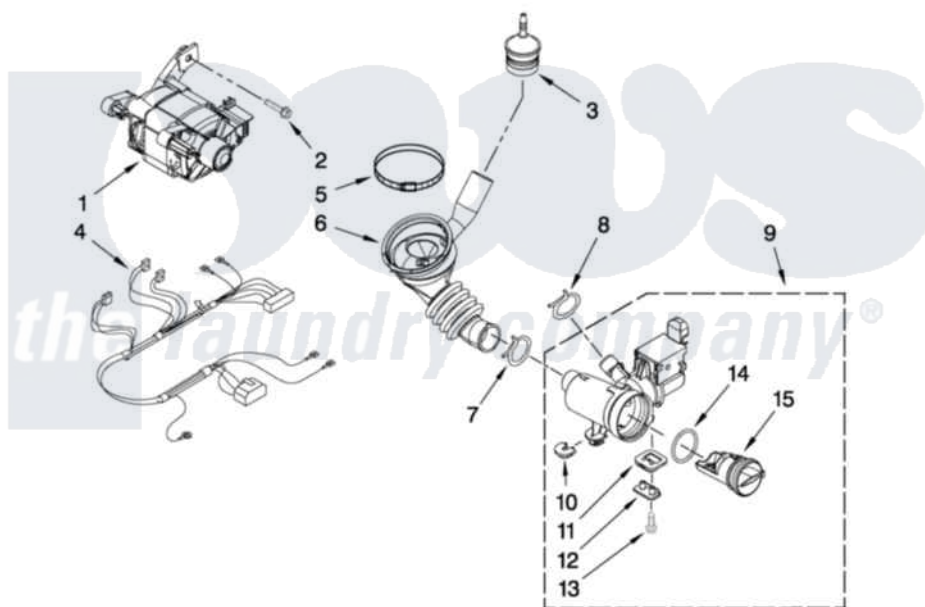

Whirlpool CHW9900WQ0 07 - PUMP AND MOTOR PARTS

PUMP AND MOTOR PARTS

For Model: CHW9900WQ0
(White)

FOR ORDERING INFORMATION REFER TO PARTS PRICE LIST

W10276617

10

Whirlpool [Commercial Whirlpool CHW9900WQ0 Washer Parts](#) Parts Diagram 07 - PUMP AND MOTOR PARTS

[Click on the part number to view part](#)

Item	Original Part Number	Replaced By	Status	Part Description
1	W10140579			Motor, Drive
2	8540134			Bolt, Motor
3	8540180	W10405608		Air Trap
4	W10166995			Harness, Motor
5	8540008			Clamp
6	8540012			Hose, Tub To Pump
7	370448	616099		Clamp
8	356138			Clamp, Hose
9	W10130913			Pump
NI	8540094			Pump Motor Only (Not Illustrated)
10	W10034820			Foot, Rubber
11	W10034830			Foot, Rubber
12	8540033			Cap, Right Foot
13	8533964			Screw, 10-16 X 1.25
14	8540025	W10130913		Pump
15	8540996	W10130913		Pump