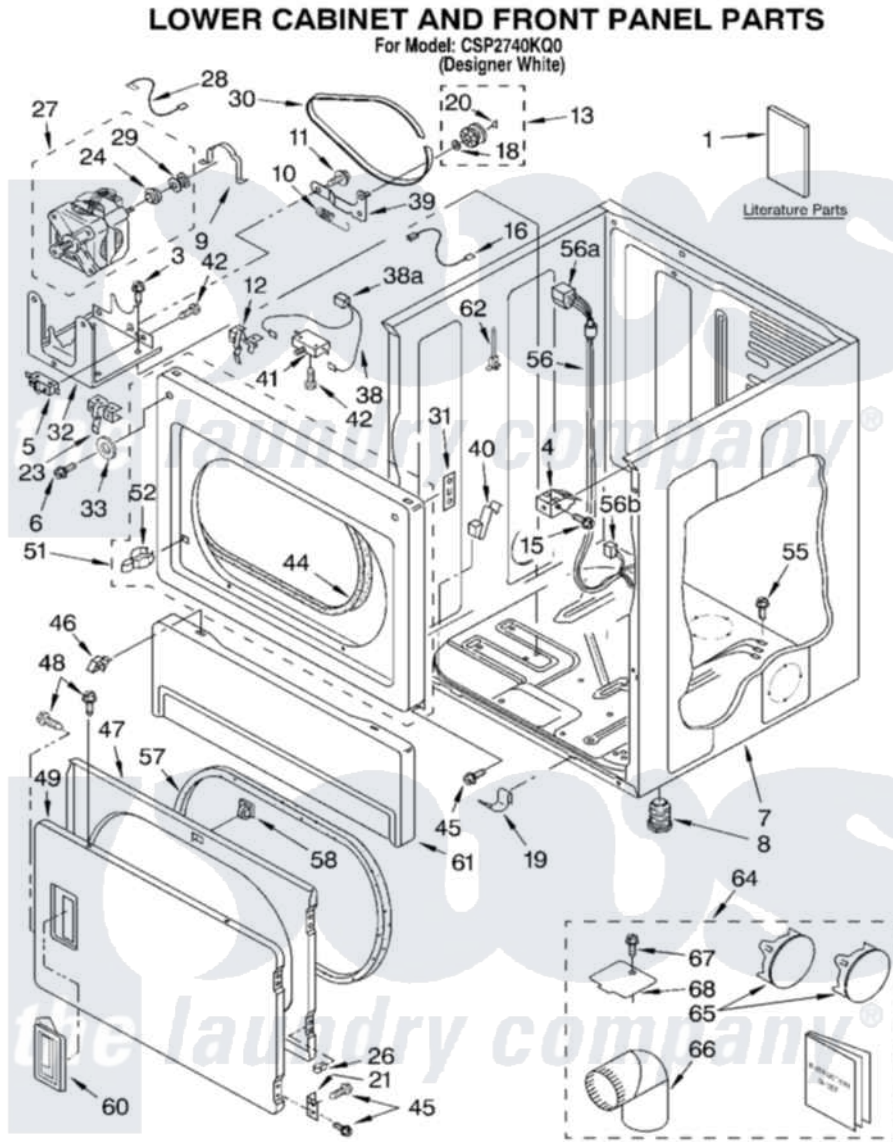

Whirlpool CSP2740KQ0 02 - LOWER CABINET AND FRONT PANEL, LITE

8527817

2

Whirlpool [Commercial Whirlpool CSP2740KQ0 Dryer Parts](#) Parts Diagram 02 - LOWER CABINET AND FRONT PANEL, LITE

[Click on the part number to view part](#)

Item	Original Part Number	Replaced By	Status	Part Description
1	LIT8527813		Not Available	Literature Parts (Installation Instructions)
"	LIT8528098			Literature Parts (Wiring Diagram (Lower))
"	LIT8528099			Literature Parts (Wiring Diagram (Upper))
"	LIT8527817			Service Parts List
3	3390663	681414		Screw, 10AB X 1/2
4	3391846			Clip, Front Panel
5	3394881	279782		Switch-Lid
6	3393258	3373329D		Screw
7	8310656			Cabinet
8	3392100	49621		Feet-Leveling
9	660658			Clamp, Motor Mounting 343481 685441
10	3387374			Spring, Idler
11	3389420			Retainer-Idler 1/4-20 X 1/16