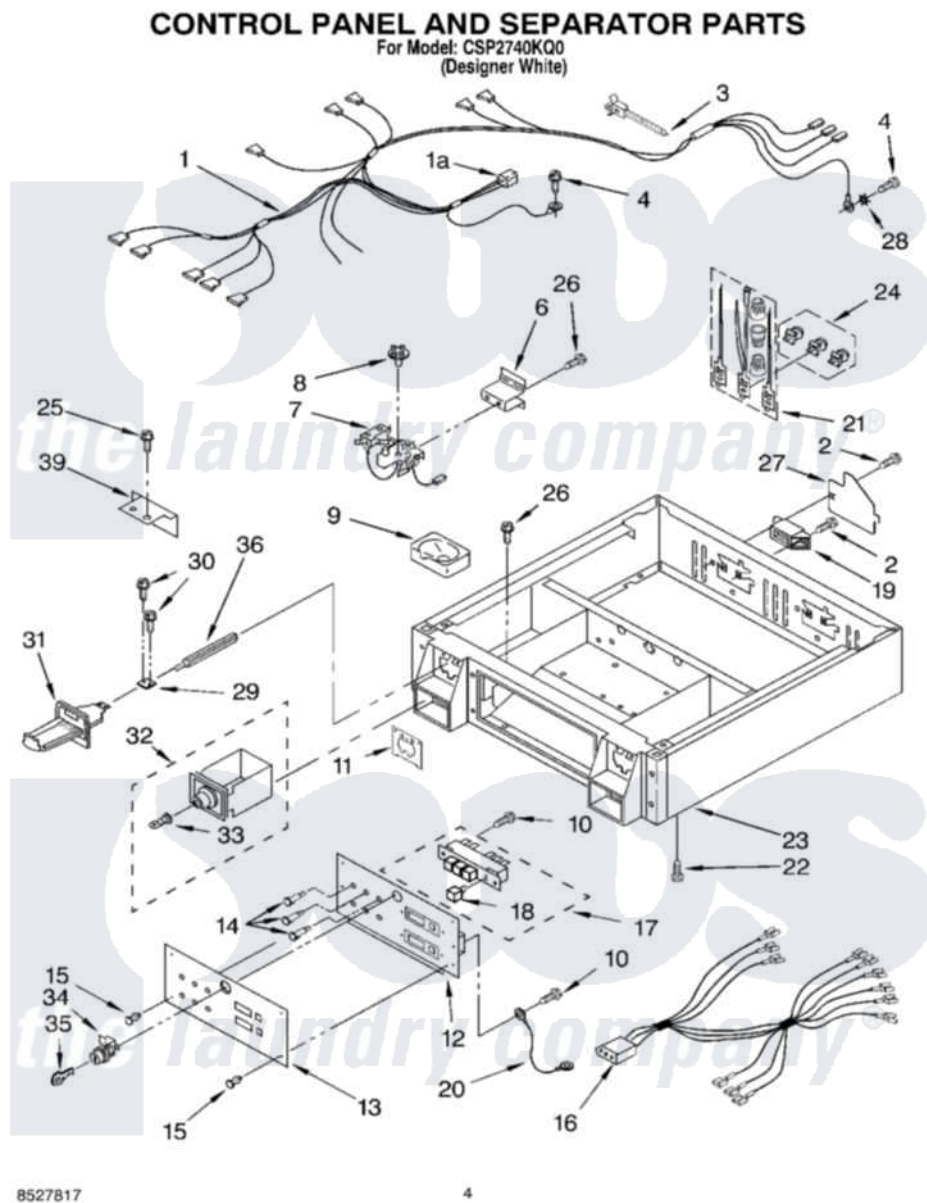

Whirlpool CSP2740KQ0 03 - CONTROL PANEL AND SEPARATOR

Whirlpool Commercial Whirlpool CSP2740KQ0 Dryer Parts Parts Diagram 03 - CONTROL PANEL AND SEPARATOR
Click on the part number to view part

Item	Original Part Number	Replaced By	Status	Part Description
1	8283294			Harness, Wire 1a 692998
"	692998			Receptacle
2	3400000			Screw, 10-24 X 3/8
3	3391018			Tie Cable
4	697776	4331106		Screw, No.10-32 X 7/16
NI	98139	303776		Screw
6	3390115			Bracket, Timer
7	3389668	279737		Timer
8	3387974			Timing Cam
"	339855			Timing Cam
"	343777			Timing Cam
"	339854			Timing Cam
"	339853			Timing Cam
9	385421			Funnel, Coin
10	303921	489128		Screw, 8-32 X 27/64
11	3954761	279950		Funnel

12	3979100		Panel, Control
13	8527831	8565384	Insert, Decorative
14	3979325		Lamp, Indicator
"	3979326		Lamp, Indicator
"	3979327		Lamp, Indicator
15	354239		Rivet
16	8283296		Wire Jumper
17	8316437	W10330137	Switch, Pushbutton
18	8316433		Pushbutton
19	3397659		Block, Terminal
20	3401699		Jumper Wire
21	279318		Terminal Tinned And Brass Panel
22	3400500		Bolt, 3405245 5/16-18 X 3/4
23	3978853		Collar
24	279393		Terminal Block Screw Kit
25	96435	356418	Screw
26	3400094		Screw, 10-32 X 3/8
27	3396795		Cover, Terminal Block
28	3390443		Retainer, Terminal
29	8316523		Extension
30	3400086		Screw, 10-32 X 3/8
31	8316520		Slide Mechanism Inserts
"	8316264	4396666	Insert
"	8316265	4396667	Insert
32	8316525	4396671	Box
34	8316526	4396668	Lock-Cam
35	67001048	67001285	Cover, Light
36	8318517	8576635	Bolt
39	3390424		Extension, Slide