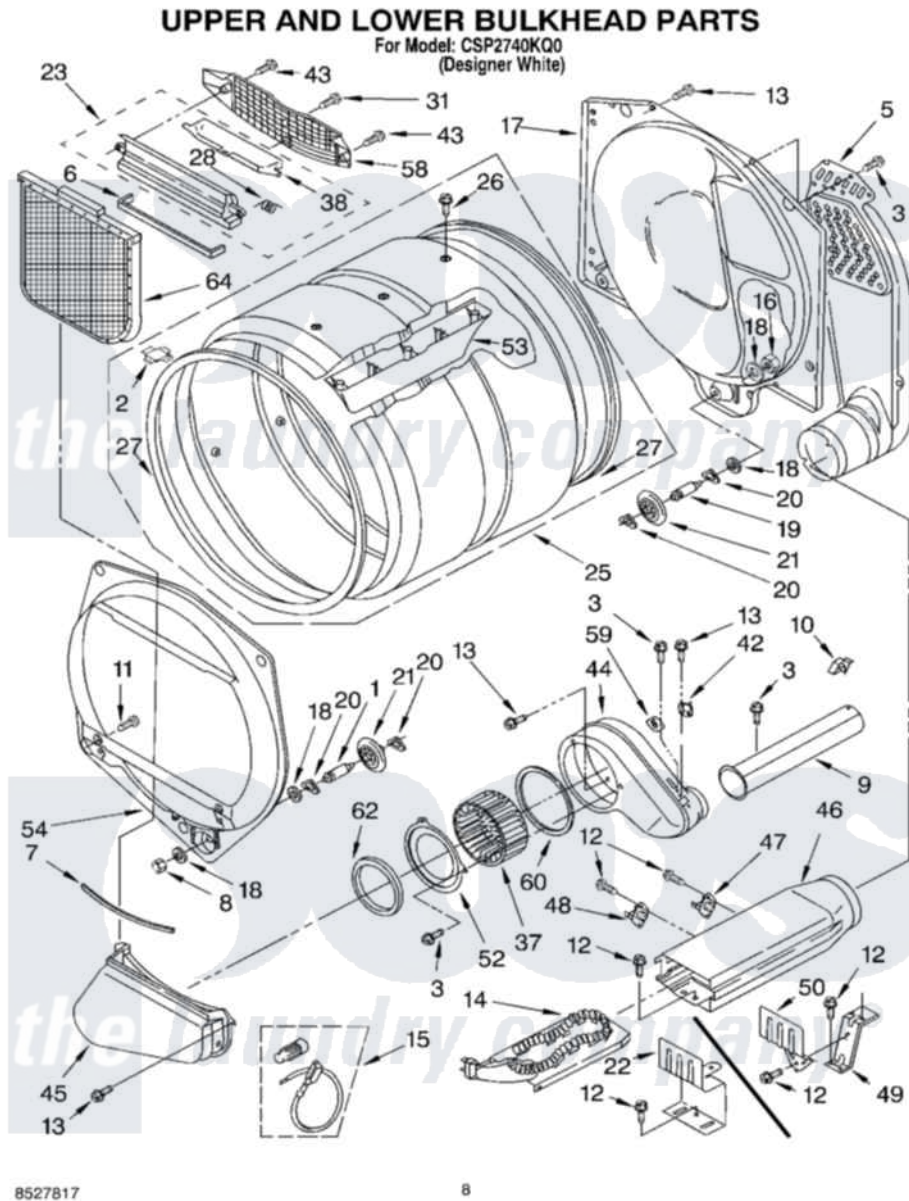

Whirlpool CSP2740KQ0 05 - UPPER AND LOWER BULKHEAD

Whirlpool [Commercial Whirlpool CSP2740KQ0 Dryer Parts](#) Parts Diagram 05 - UPPER AND LOWER BULKHEAD
Click on the part number to view part

Item	Original Part Number	Replaced By	Status	Part Description
1	3399508	W10359271		Shaft, Drum Roller Threads
2	8066086			Plug, Drum Hole
3	3390646	W10139210		Screw, 8-18 X 5/16
5	697354	3387911		Duct-Air
6	697813			Seal, Outlet Housing
7	697814	697813		Seal, Outlet Housing
8	3359452			Nut, Lock
9	8318486	279936		Kit-Exhst
10	3388229			Retainer, Toe Panel
11	3357011	308685		Side Trim)
12	90767			Screw, 8A X 3/8 HeX Washer Head Tapping
13	3390647	488729		Screw
14	3387748			Element, Heater
15	279457			Wire Kit, Terminal
16	3387709			Nut, 3/8-16
17	3387809			Bulkhead, Rear

18	3387459	W10080960	Washer, Support
19	3399509	W10359272	Shaft, Roller Drum Threads
20	690997		Washer, Thrust
21	8536973	W10314173	Support
22	8066099		Bracket, Heater Box
23	3394985	8563755	Housing, Outlet Assembly
25	8318215	W10197999	Drum
26	97787	W10109200	Screw, Baffle Mounting
27	697694	280114	Seal
28	3394986		Spring, Lint Screen Door
31	487909	488729	Screw
37	697772		Wheel, Blower
38	3394984	8563758	Door, Lint Screen
42	3387138		Thermostat, Internal-Bias
43	3387230		Screw, 10-16 X 13/16
44	8530038	8544363	Housing, Blower
45	8530036		Lint Duct Assembly
46	3392537		Box, Heater
47	8318314	279973	Kit, Thermal Cut-Off
48	3391914		Thermostat 295 F
49	697700	3393471	Bracket, Heater
50	697699	Not Available	Shield, Heat
52	697366	279780	Cover
53	697693	W10113136	Baffle, Drum
54	697557		Bulkhead, Front
58	8299979		Grill, Outlet Screen Door
59	3390719		Thermal-Fuse
60	697770		Seal, Cover Plate Blower Housing
62	697769	8566209	Seal, Transition Duct
64	3390721	W10120998	Screen
"	4392067		Kit, Dryer Repair
"	8522199		Accessory Parts
"	72017		Paint, Touch-Up
"	350930		Paint, Pressurized Spray B
"	350938		Paint, Pressurized Spray B
"	799344		Paint, Touch-Up)