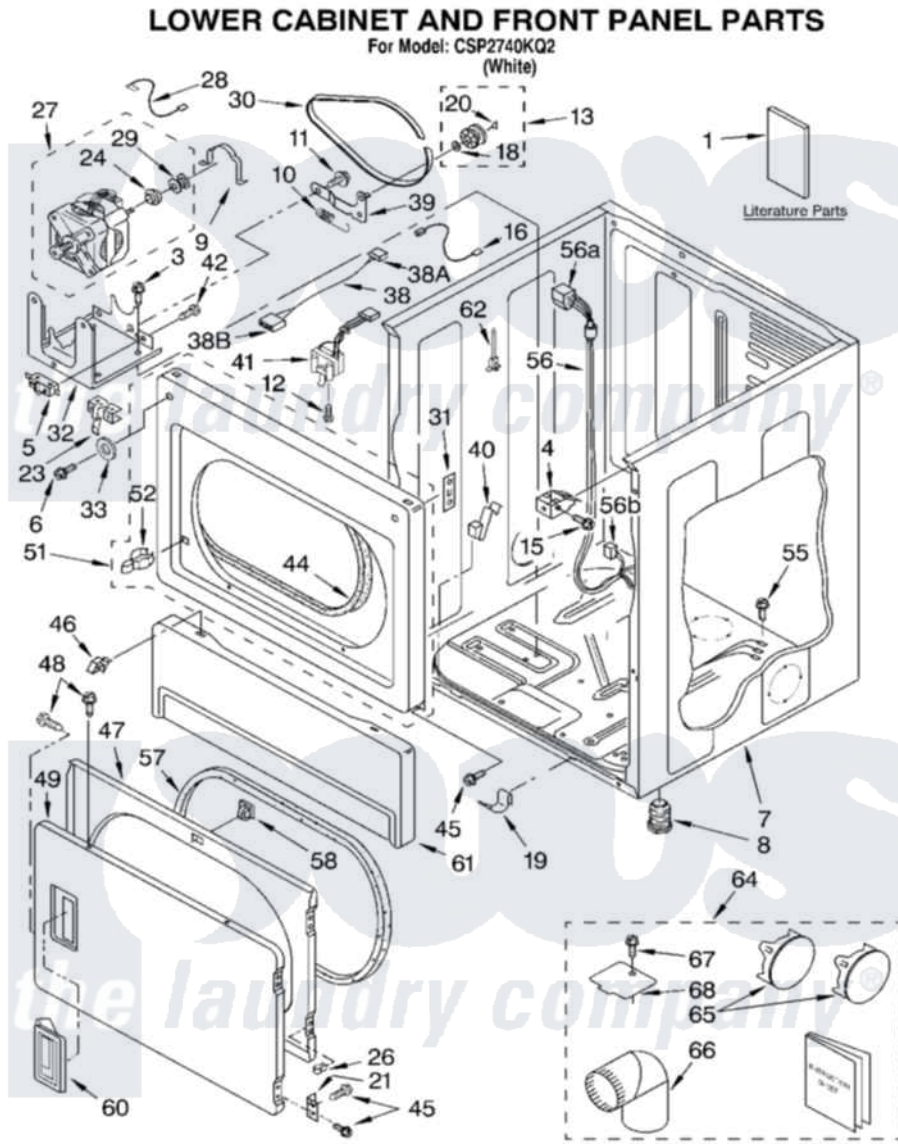

Whirlpool CSP2740KQ2 01 - LOWER CABINET AND FRONT PANEL PARTS

8541822

2

Whirlpool [Commercial Whirlpool CSP2740KQ2 Dryer Parts](#) Parts Diagram 01 - LOWER CABINET AND FRONT PANEL PARTS

[Click on the part number to view part](#)

Item	Original Part Number	Replaced By	Status	Part Description
"			Not Available	
"	LIT8527813		Not Available	Literature Parts (Installation Instructions)
"	LIT8528098			Literature Parts (Wiring Diagram (Lower))
"	LIT8528099			Literature Parts (Wiring Diagram (Upper))
"	LIT8541822		Not Available	Literature Parts (Service Parts List)
3	3390663	681414		Screw, 10AB X 1/2
4	3391846			Clip, Front Panel
5	3394881	279782		Switch-Lid
6	3393258	3373329D		Screw
7	8310656			Cabinet
8	3392100	49621		Feet-Leveling
9	660658			Clamp, Motor Mounting 343481 685441