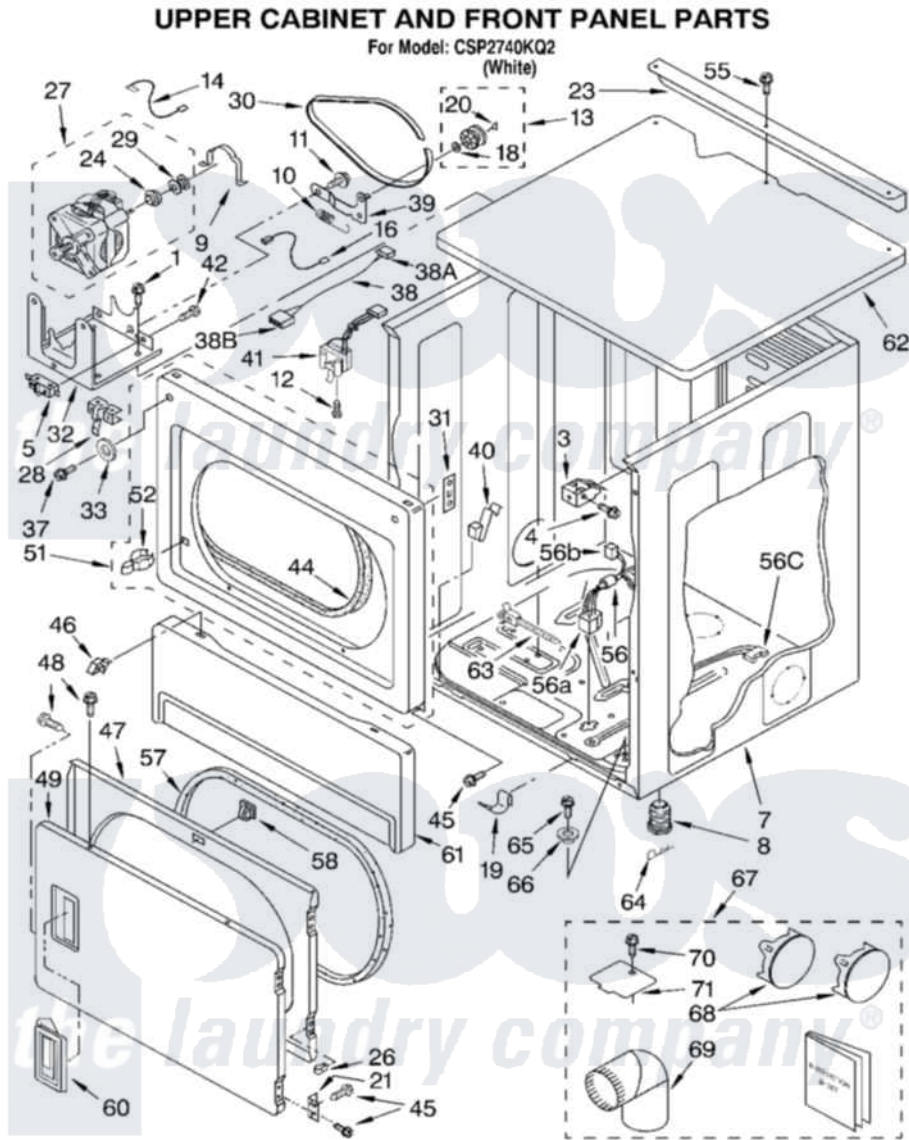

Whirlpool CSP2740KQ2 03 - UPPER CABINET AND FRONT PANEL PARTS

8541822

6

Whirlpool [Commercial Whirlpool CSP2740KQ2 Dryer Parts](#) Parts Diagram 03 - UPPER CABINET AND FRONT PANEL PARTS

[Click on the part number to view part](#)

Item	Original Part Number	Replaced By	Status	Part Description
1	3390663	681414		Screw, 10AB X 1/2
3	3391846			Clip, Front Panel
4	3391915	681615		Screw
5	3394881	279782		Switch-Lid
7	3978859	280024		Cabinet
8	689172			Foot, Dryer
9	660658			Clamp, Motor Mounting 343481 685441
10	3387374			Spring, Idler
11	3389420			Retainer-Idler 1/4-20 X 1/16
12	697773	3395530		Screw
13	3388672	279640		Pulley-ldr
14	3398948			Wire, Jumper
16	3394881	279782		Switch-Lid
18	233520			Washer, Thrust
19	297092			Clip