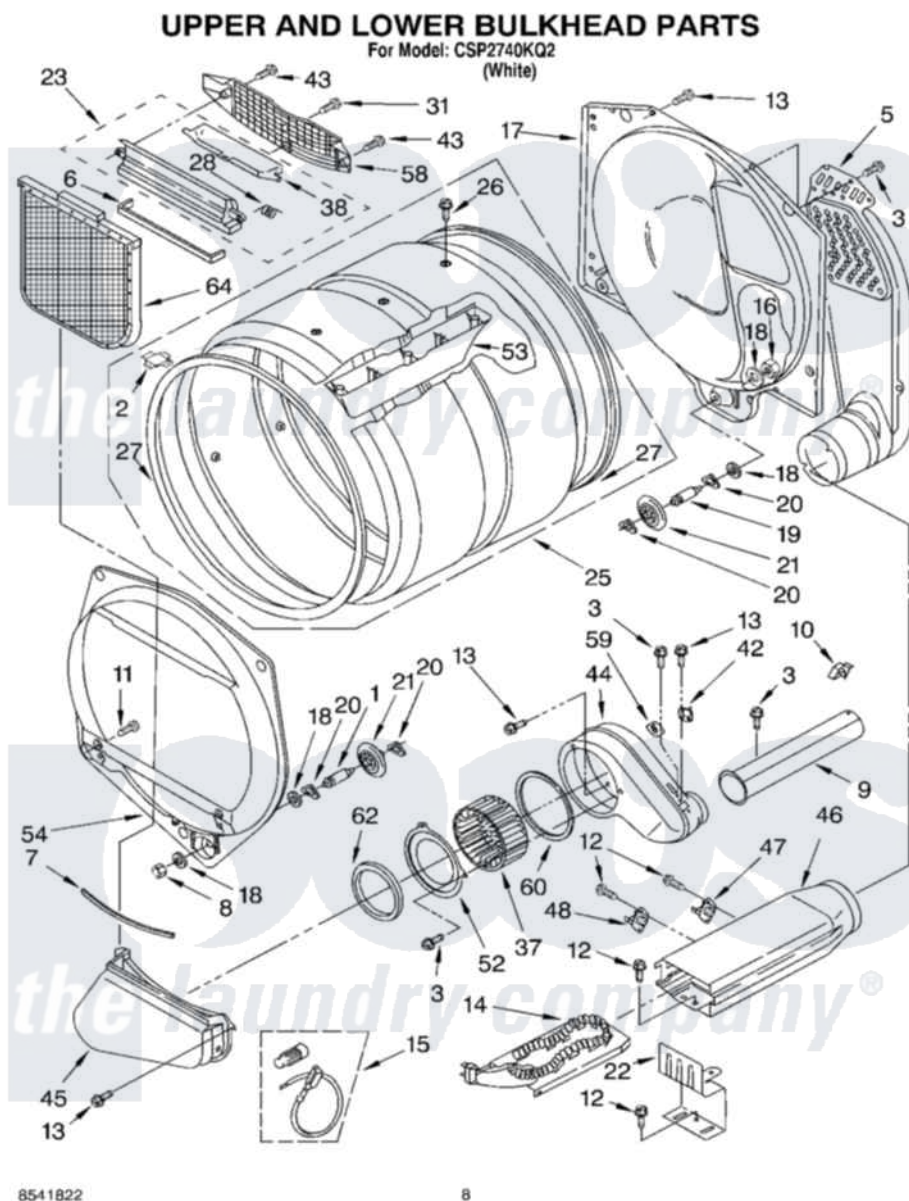

Whirlpool CSP2740KQ2 04 - OPTIONAL PARTS (NOT INCLUDED) UPPER AND LOWER BULK

Whirlpool [Commercial Whirlpool CSP2740KQ2 Dryer Parts](#) Parts Diagram 04 - OPTIONAL PARTS (NOT INCLUDED)
UPPER AND LOWER BULK
[Click on the part number to view part](#)

Item	Original Part Number	Replaced By	Status	Part Description
1	3399508	W10359271		Shaft, Drum Roller Threads
2	8066086			Plug, Drum Hole
3	3390646	W10139210		Screw, 8-18 X 5/16
5	697354	3387911		Duct-Air
6	697813			Seal, Outlet Housing
7	697814	697813		Seal, Outlet Housing
8	3359452			Nut, Lock
9	8318486	279936		Kit-Exhst
10	3388229			Retainer, Toe Panel
11	3357011	308685		Side Trim)
12	90767			Screw, 8A X 3/8 HeX Washer Head Tapping
13	3390647	488729		Screw
14	3387748			Element, Heater
15	279457			Wire Kit, Terminal

16	3387709		Nut, 3/8-16
17	3387809		Bulkhead, Rear
18	3387459	W10080960	Washer, Support
19	3399509	W10359272	Shaft, Roller Drum Threads
20	690997		Washer, Thrust
21	8536973	W10314173	Support
22	8066099		Bracket, Heater Box
23	3394985	8563755	Housing, Outlet Assembly
25	8318215	W10197999	Drum
26	97787	W10109200	Screw, Baffle Mounting
27	697694	280114	Seal
28	3394986		Spring, Lint Screen Door
31	487909	488729	Screw
37	697772		Wheel, Blower
38	3394984	8563758	Door, Lint Screen
42	3387138		Thermostat, Internal-Bias
43	3387230		Screw, 10-16 X 13/16
44	8541568	W10119255	Housing, Blower
45	8530036		Lint Duct Assembly
46	3392537		Box, Heater
47	8318314	279973	Kit, Thermal Cut-Off
48	3391914		Thermostat 295 F
52	697366	279780	Cover
53	697693	W10113136	Baffle, Drum
54	697557		Bulkhead, Front
58	8299979		Grill, Outlet Screen Door
59	3392519		Thermal Limiter
60	697770		Seal, Cover Plate Blower Housing
62	697769	8566209	Seal, Transition Duct
64	3390721	W10120998	Screen
"	N/A	Not Available	ACCESSORY PARTS
"	4392067		Kit, Dryer Repair
"	285875		Kit, Security
"	8522199		Accessory Parts
"	72017		Paint, Touch-Up
"	350930		Paint, Pressurized Spray B
"	350938		Paint, Pressurized Spray B
"		Not Available	