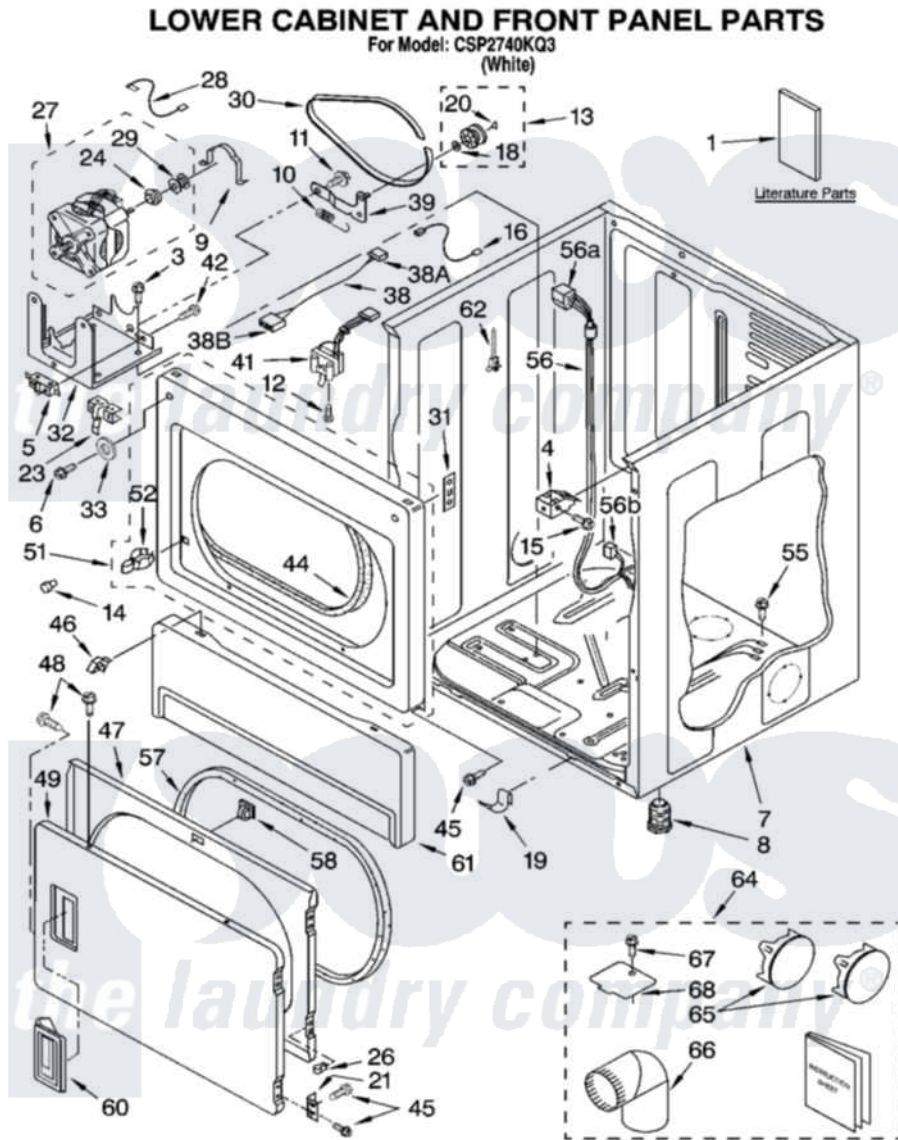

# Whirlpool CSP2740KQ3 01 - LOWER CABINET AND FRONT PANEL PARTS

8562520

2

Whirlpool [Commercial Whirlpool CSP2740KQ3 Dryer Parts](#) Parts Diagram 01 - LOWER CABINET AND FRONT PANEL PARTS

[Click on the part number to view part](#)

Item	Original Part Number	Replaced By	Status	Part Description
"			Not Available	
"	LIT8527813		Not Available	Literature Parts (Installation Instructions)
"	<a href="#">LIT8528098</a>			Literature Parts (Wiring Diagram (Lower))
"	<a href="#">LIT8528099</a>			Literature Parts (Wiring Diagram (Upper))
"	LIT8562520		Not Available	Literature Parts (Service Parts List)
3	3390663	<a href="#">681414</a>		Screw, 10AB X 1/2
4	<a href="#">3391846</a>			Clip, Front Panel
5	3394881	<a href="#">279782</a>		Switch-Lid
6	3393258	<a href="#">3373329D</a>		Screw
7	<a href="#">8310656</a>			Cabinet
8	3392100	<a href="#">49621</a>		Feet-Leveling
9	<a href="#">660658</a>			Clamp, Motor Mounting 343481 685441