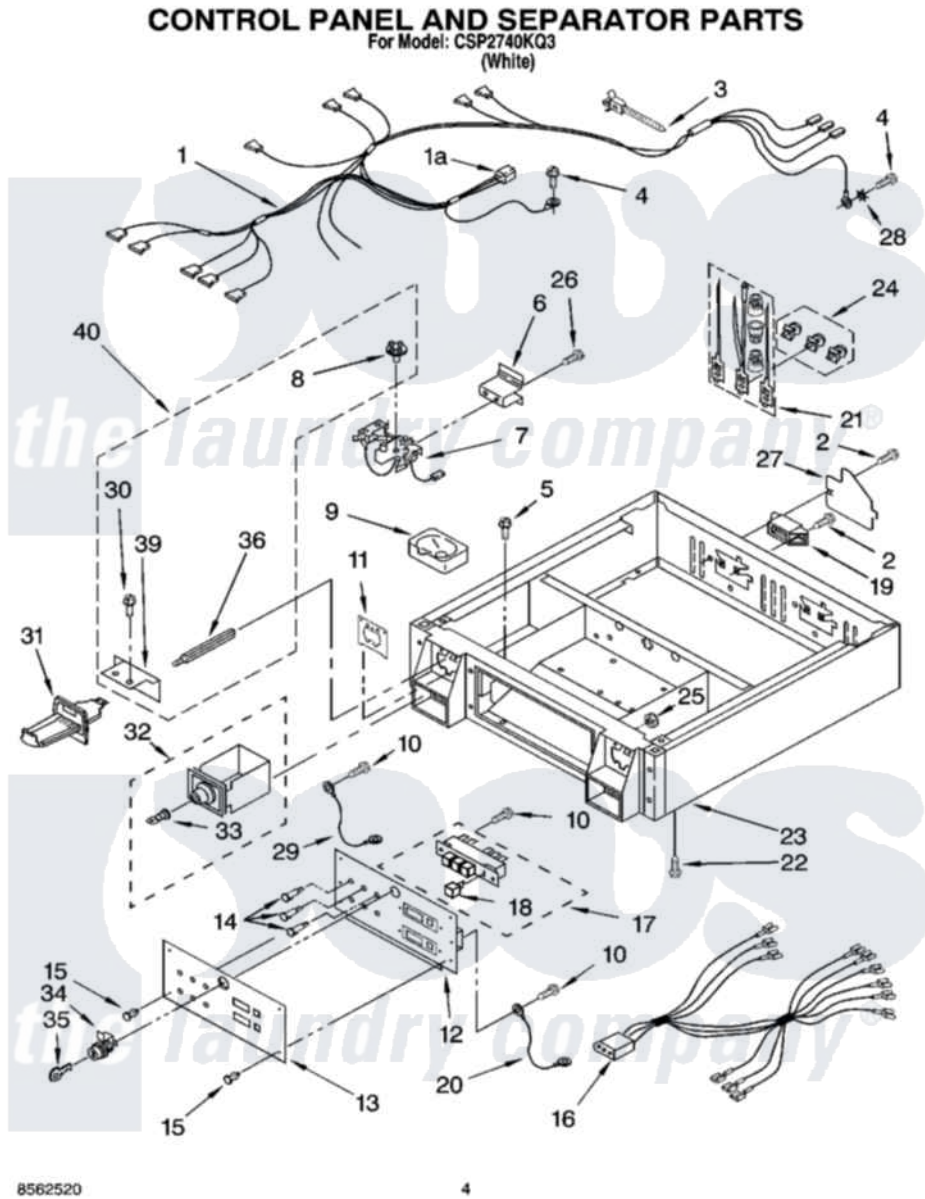

# Whirlpool CSP2740KQ3 02 - CONTROL PANEL AND SEPARATOR PARTS

8562520

4

Whirlpool Commercial Whirlpool CSP2740KQ3 Dryer Parts Diagram 02 - CONTROL PANEL AND SEPARATOR PARTS

[Click on the part number to view part](#)

Item	Original Part Number	Replaced By	Status	Part Description
1	<a href="#">8283294</a>			Harness, Wire 1a 692998 Receptacle
2	<a href="#">3400000</a>			Screw, 10-24 X 3/8
3	<a href="#">3391018</a>			Tie Cable
4	697776	<a href="#">4331106</a>		Screw, No.10-32 X 7/16
5	98139	<a href="#">303776</a>		Screw
6	<a href="#">3390115</a>			Bracket, Timer
7	3389668	<a href="#">279737</a>		Timer
8	<a href="#">3387974</a>			Timing Cam
"	<a href="#">339855</a>			Timing Cam
"	<a href="#">343777</a>			Timing Cam
"	<a href="#">339854</a>			Timing Cam
"	<a href="#">339853</a>			Timing Cam
9	<a href="#">385421</a>			Funnel, Coin
10	303921	<a href="#">489128</a>		Screw, 8-32 X 27/64
11	3954761	<a href="#">279950</a>		Funnel