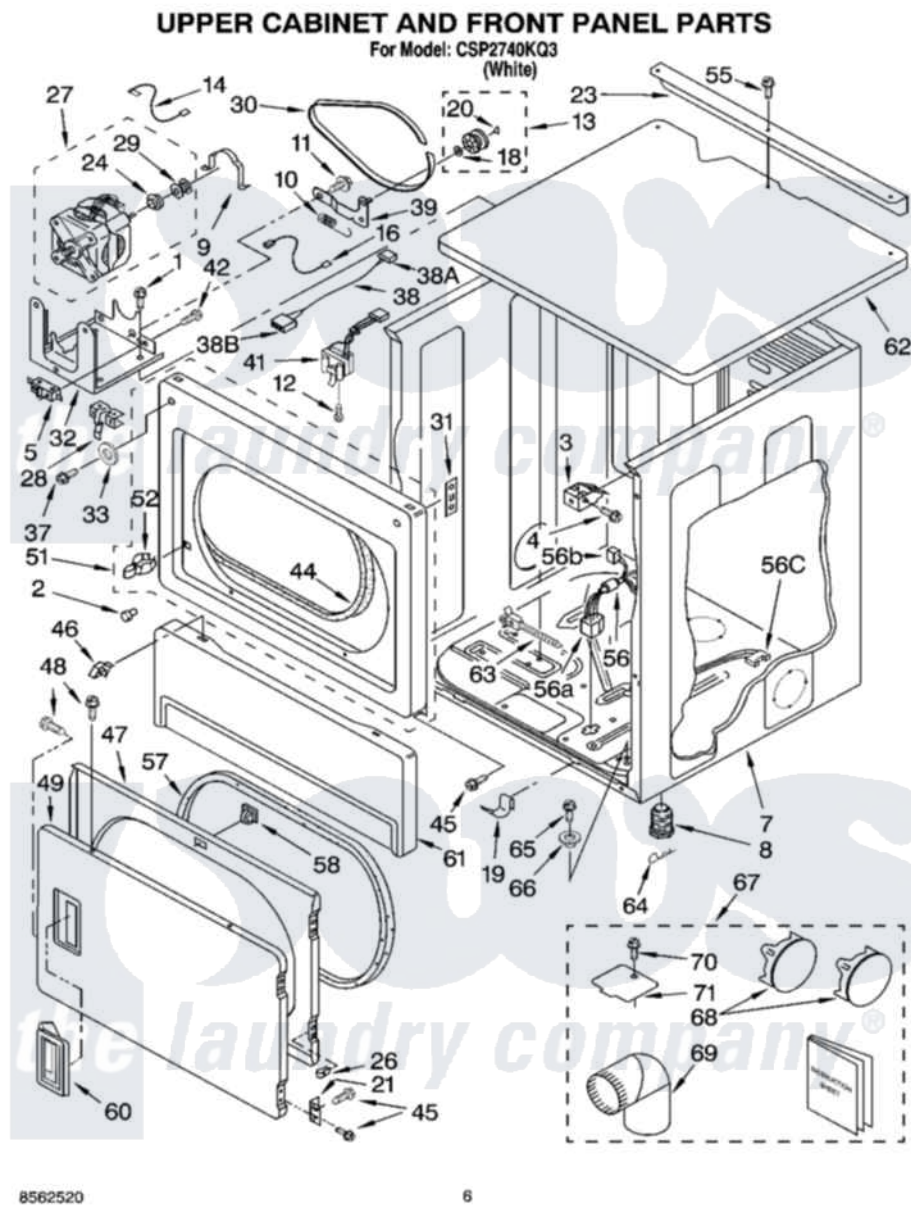

Whirlpool CSP2740KQ3 03 - UPPER CABINET AND FRONT PANEL PARTS

8562520

6

Whirlpool [Commercial Whirlpool CSP2740KQ3 Dryer Parts](#) Parts Diagram 03 - UPPER CABINET AND FRONT PANEL PARTS

[Click on the part number to view part](#)

Item	Original Part Number	Replaced By	Status	Part Description
1	3390663	681414		Screw, 10AB X 1/2
2	693152			Bumper, Console
3	3391846			Clip, Front Panel
4	3391915	681615		Screw
5	3394881	279782		Switch-Lid
7	3978859	280024		Cabinet
8	689172			Foot, Dryer
9	660658			Clamp, Motor Mounting 343481 685441
10	3387374			Spring, Idler
11	3389420			Retainer-Idler 1/4-20 X 1/16
12	697773	3395530		Screw
13	3388672	279640		Pulley-ldr
14	3398948			Wire, Jumper
16	3394881	279782		Switch-Lid
18	233520			Washer, Thrust