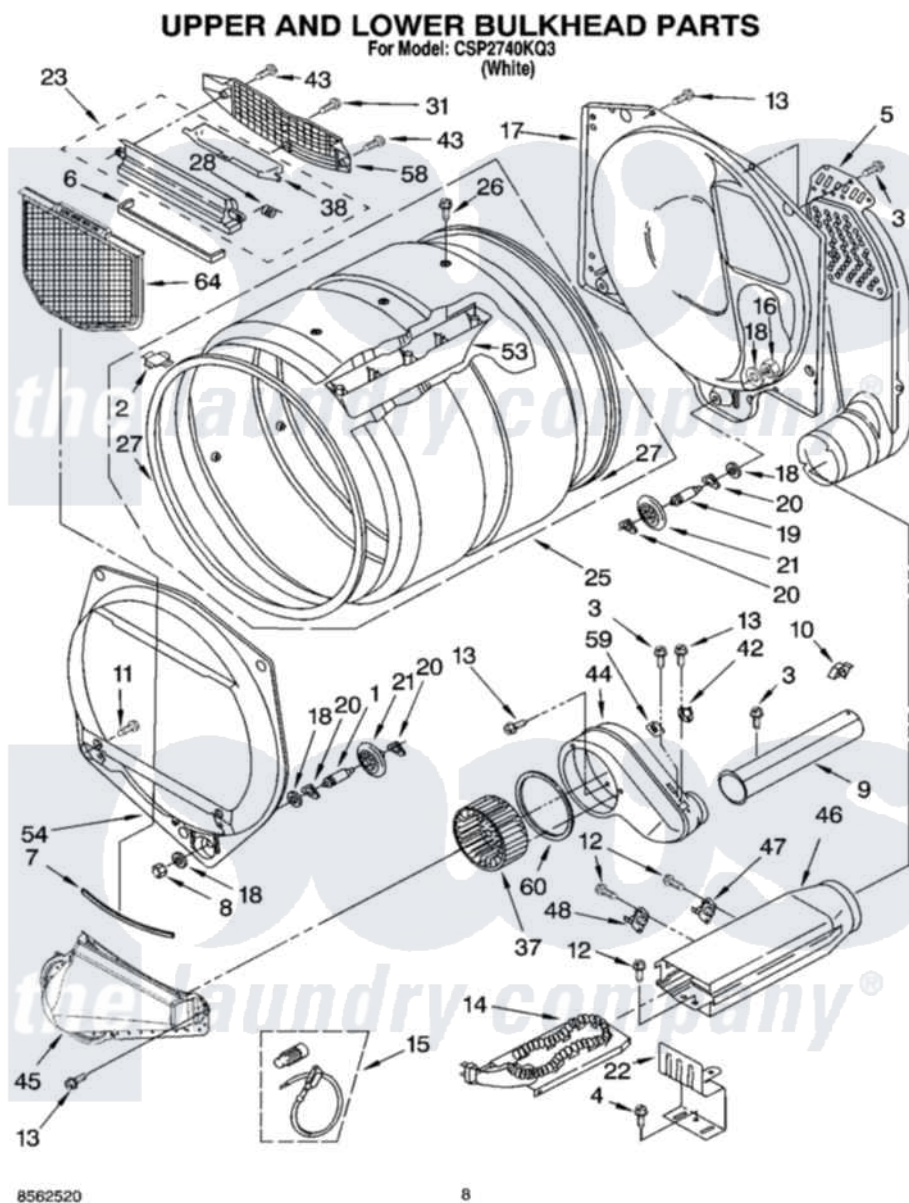

Whirlpool CSP2740KQ3 04 - OPTIONAL PARTS (NOT INCLUDED) UPPER AND LOWER BULKHEAD PARTS

Whirlpool [Commercial Whirlpool CSP2740KQ3 Dryer Parts](#) Parts Diagram 04 - OPTIONAL PARTS (NOT INCLUDED)
UPPER AND LOWER BULKHEAD PARTS
[Click on the part number to view part](#)

Item	Original Part Number	Replaced By	Status	Part Description
1	3399508	W10359271		Shaft, Drum Roller Threads
2	8066086			Plug, Drum Hole
3	3390646	W10139210		Screw, 8-18 X 5/16
4	693995			Screw, Hex Head
5	697354	3387911		Duct-Air
6	697813			Seal, Outlet Housing
7	697814	697813		Seal, Outlet Housing
8	3359452			Nut, Lock
9	8318486	279936		Kit-Exhst
10	3388229			Retainer, Toe Panel
11	3357011	308685		Side Trim)
12	90767			Screw, 8A X 3/8 HeX Washer Head Tapping
13	3390647	488729		Screw
14	3387748			Element, Heater

15	279457		Wire Kit, Terminal
16	3387709		Nut, 3/8-16
17	3387809		Bulkhead, Rear
18	3387459	W10080960	Washer, Support
19	3399509	W10359272	Shaft, Roller Drum Threads
20	690997		Washer, Thrust
21	8536973	W10314173	Support
22	8066099		Bracket, Heater Box
23	3394985	8563755	Housing, Outlet Assembly
25	8318215	W10197999	Drum
26	97787	W10109200	Screw, Baffle Mounting
27	697694	280114	Seal
28	3394986		Spring, Lint Screen Door
31	487909	488729	Screw
37	697772		Wheel, Blower
38	3394984	8563758	Door, Lint Screen
42	3387138		Thermostat, Internal-Bias
43	3387230		Screw, 10-16 X 13/16
44	8544362	W10119255	Housing, Blower
45	8066168	W10128606	Duct-Lint
46	3392537		Box, Heater
47	8318314	279973	Kit, Thermal Cut-Off
48	3391914		Thermostat 295 F
53	697693	W10113136	Baffle, Drum
54	697557		Bulkhead, Front
58	8299979		Grill, Outlet Screen Door
59	3392519		Thermal Limiter
60	697770		Seal, Cover Plate Blower Housing
64	8066170	W10120998	Screen
"	N/A	Not Available	ACCESSORY PARTS
"	4392067		Kit, Dryer Repair
"	285875		Kit, Security
"	8522199		Accessory Parts
"	72017		Paint, Touch-Up
"	350930		Paint, Pressurized Spray B
"	350938		Paint, Pressurized Spray B