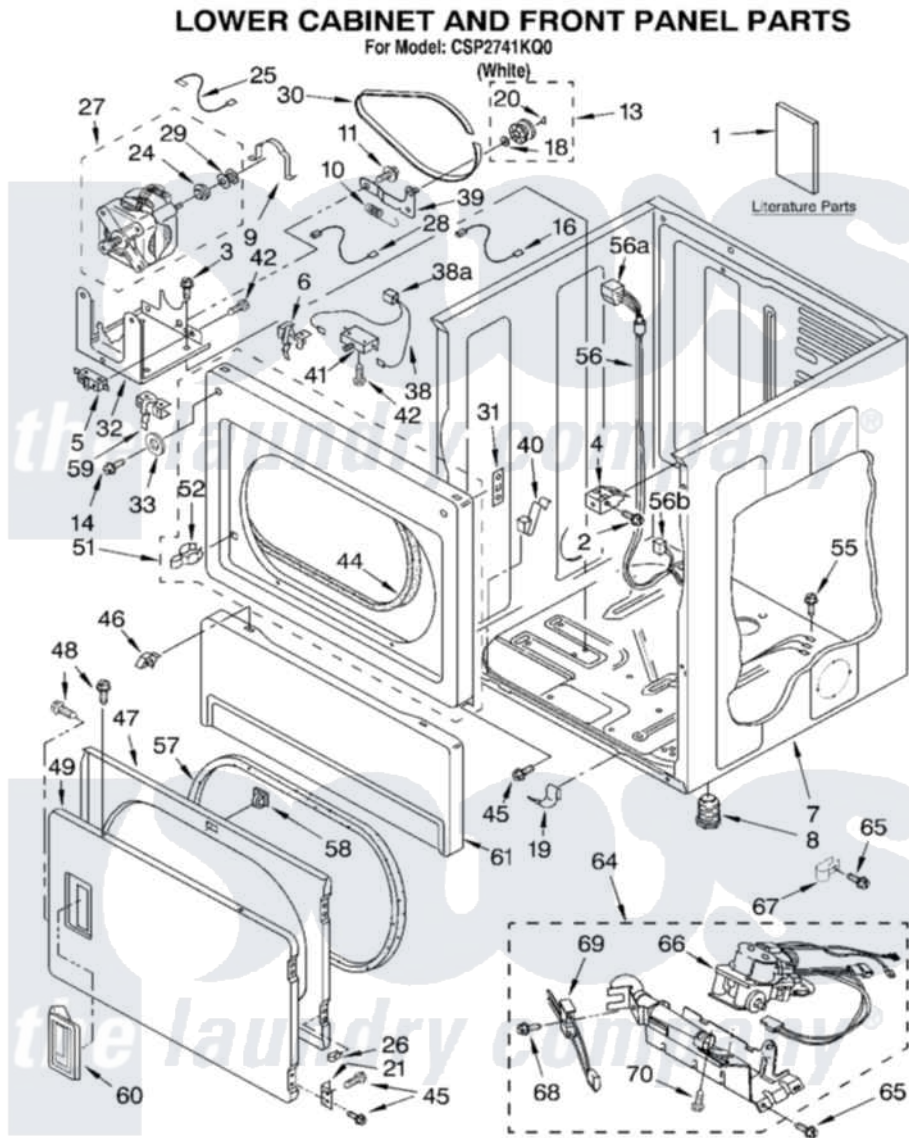

Whirlpool CSP2741KQ0 02 - LOWER CABINET AND FRONT PANEL, LITE

8527818

2

Whirlpool [Commercial Whirlpool CSP2741KQ0 Dryer Parts](#) Parts Diagram 02 - LOWER CABINET AND FRONT PANEL, LITE

[Click on the part number to view part](#)

Item	Original Part Number	Replaced By	Status	Part Description
1	LIT8527813		Not Available	Literature Parts (Installation Instructions)
"	LIT8528098			Literature Parts (Wiring Diagram (Lower))
"	LIT8527818		Not Available	Literature Parts (Repair Parts List)
2	3391915	681615		Screw
3	3390663	681414		Screw, 10AB X 1/2
4	3391846			Clip, Front Panel
5	3394881	279782		Switch-Lid
6	691581			Lever, Door Switch
7	8310656			Cabinet
8	3392100	49621		Feet-Leveling
9	660658			Clamp, Motor Mounting 343481 685441
10	3387374			Spring, Idler
11	3389420			Retainer-Idler 1/4-20 X 1/16