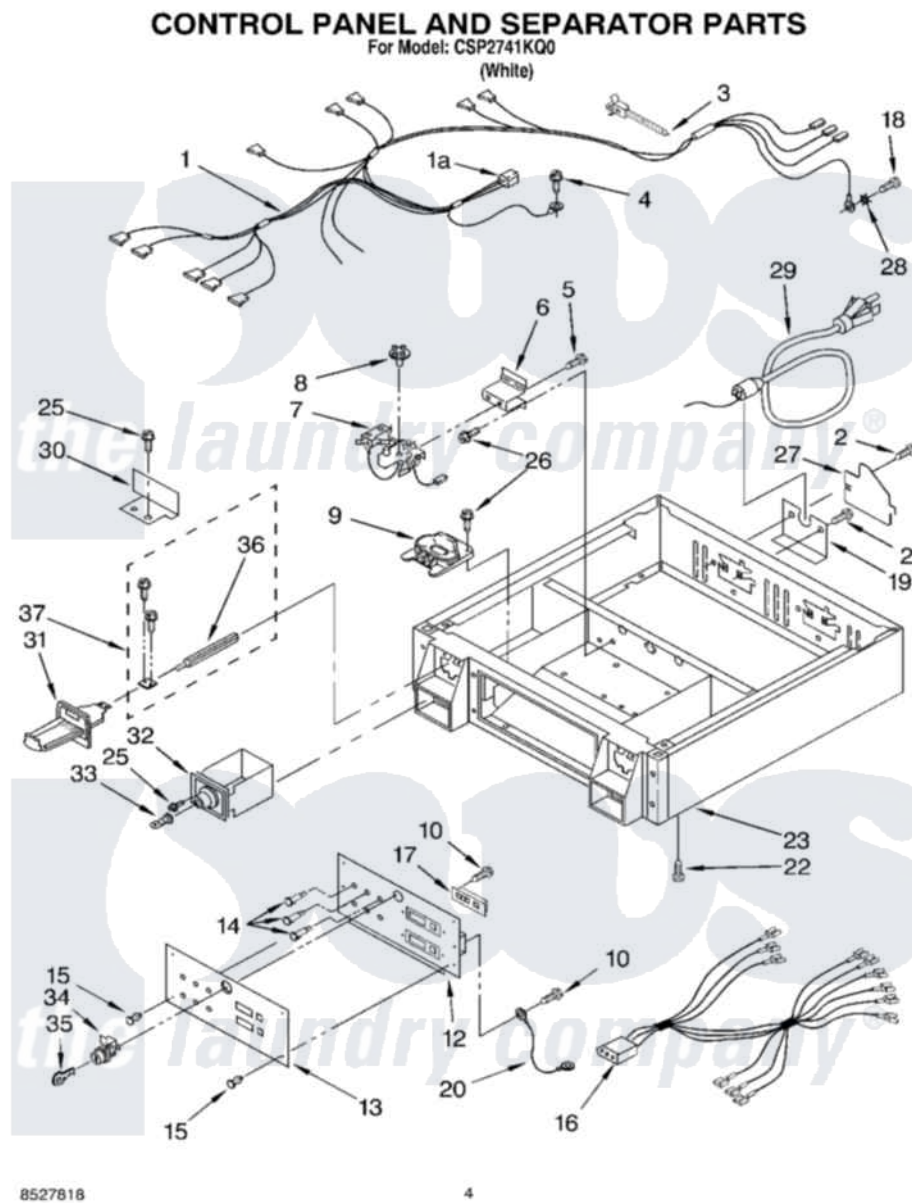

Whirlpool CSP2741KQ0 04 - CONTROL PANEL AND SEPARATOR

Whirlpool Commercial Whirlpool CSP2741KQ0 Dryer Parts Parts Diagram 04 - CONTROL PANEL AND SEPARATOR
[Click on the part number to view part](#)

Item	Original Part Number	Replaced By	Status	Part Description
1	8283295			Harness, Wire
"	3936144			Do-It-Yourself Repair Manuals
2	3400000			Screw, 10-24 X 3/8
3	3391018			Tie Cable
4	697776	4331106		Screw, No.10-32 X 7/16
5	98139	303776		Screw
6	3390115			Bracket, Timer
7	3389668	279737		Timer
8	3387974			Timing Cam
"	343777			Timing Cam
9	385421			Funnel, Coin
10	303921	489128		Screw, 8-32 X 27/64
12	3979100			Panel, Control
13	8527831	8565384		Insert, Decorative
14	3979325			Lamp, Indicator
"	3979326			Lamp, Indicator

"	3979327		Lamp, Indicator
15	354239		Rivet
16	8283296		Wire Jumper
17	8316437	W10330137	Switch, Pushbutton
18	8281149	489128	Screw, 8-32 X 27/64
19	3390189		Strain Relief
20	3401699		Jumper Wire
22	3400500		Bolt, 3405245 5/16-18 X 3/4
23	3978853		Collar
25	96435	356418	Screw
26	98437	595095	Screw, 10-32 X 3/8
27	3396795		Cover, Terminal Block
28	3390443		Retainer, Terminal
29	3401401	3401402	Cord, Power
30	3390424		Extension, Slide
31			Not Available
32			Not Available
33	2170653	2151749	Crisper Cover
34	BLANK		Not Available Security Lock & Cam Assembly
35	BLANK		Not Available Key, Service Door
36	3393262		Bolt, Slide Mechanism