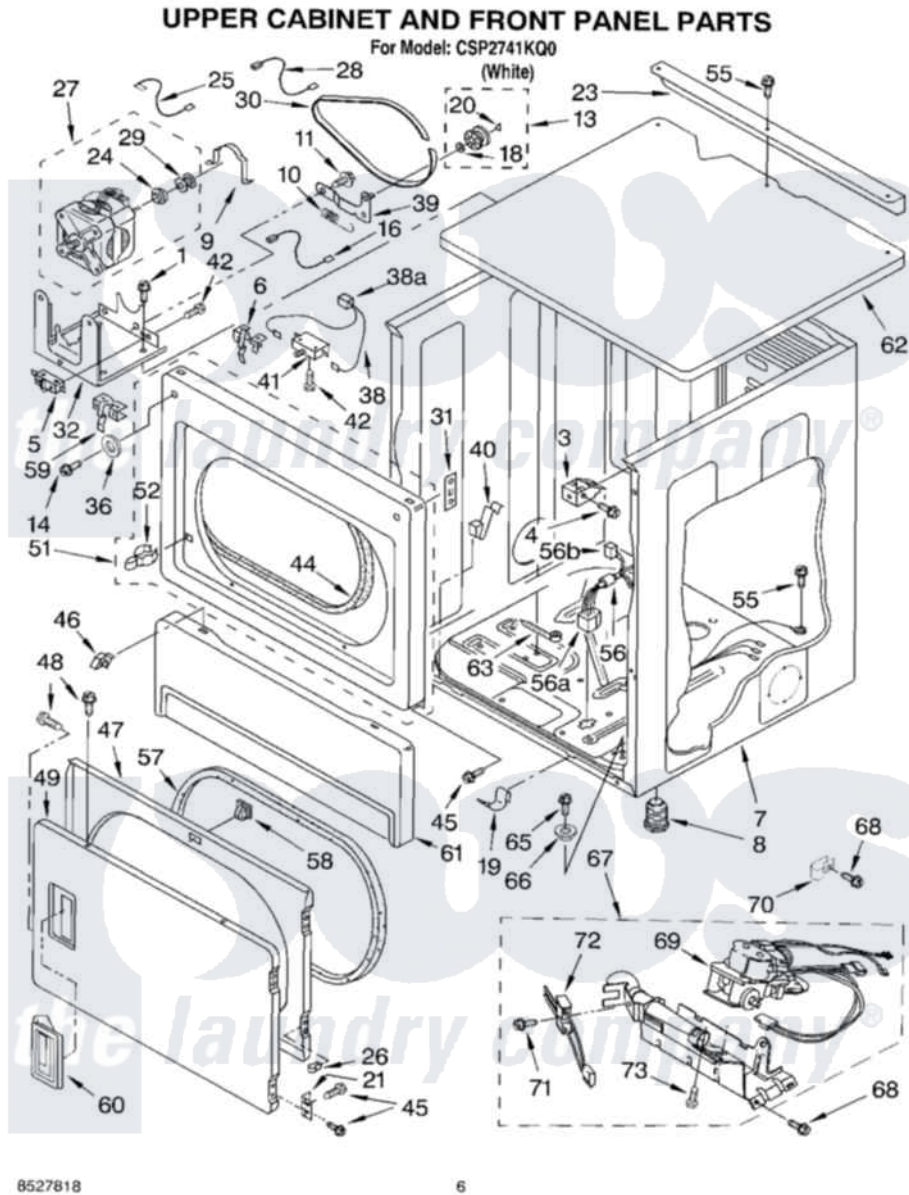

Whirlpool CSP2741KQ0 05 - UPPER CABINET AND FRONT PANEL

Whirlpool [Commercial Whirlpool CSP2741KQ0 Dryer Parts](#) Parts Diagram 05 - UPPER CABINET AND FRONT PANEL
Click on the part number to view part

Item	Original Part Number	Replaced By	Status	Part Description
1	3390663	681414		Screw, 10AB X 1/2
3	3391846			Clip, Front Panel
4	3391915	681615		Screw
5	3394881	279782		Switch-Lid
6	691581			Lever, Door Switch
7	8310656			Cabinet
8	689172			Foot, Dryer
9	660658			Clamp, Motor Mounting 343481 685441
10	3387374			Spring, Idler
11	3389420			Retainer-Idler 1/4-20 X 1/16
13	3388672	279640		Pulley-Idr
14	3393258	3373329D		Screw
16	3394081			Wire, Broken Belt Switch
18	233520			Washer, Thrust
19	297092			Clip
20	690997			Washer, Thrust