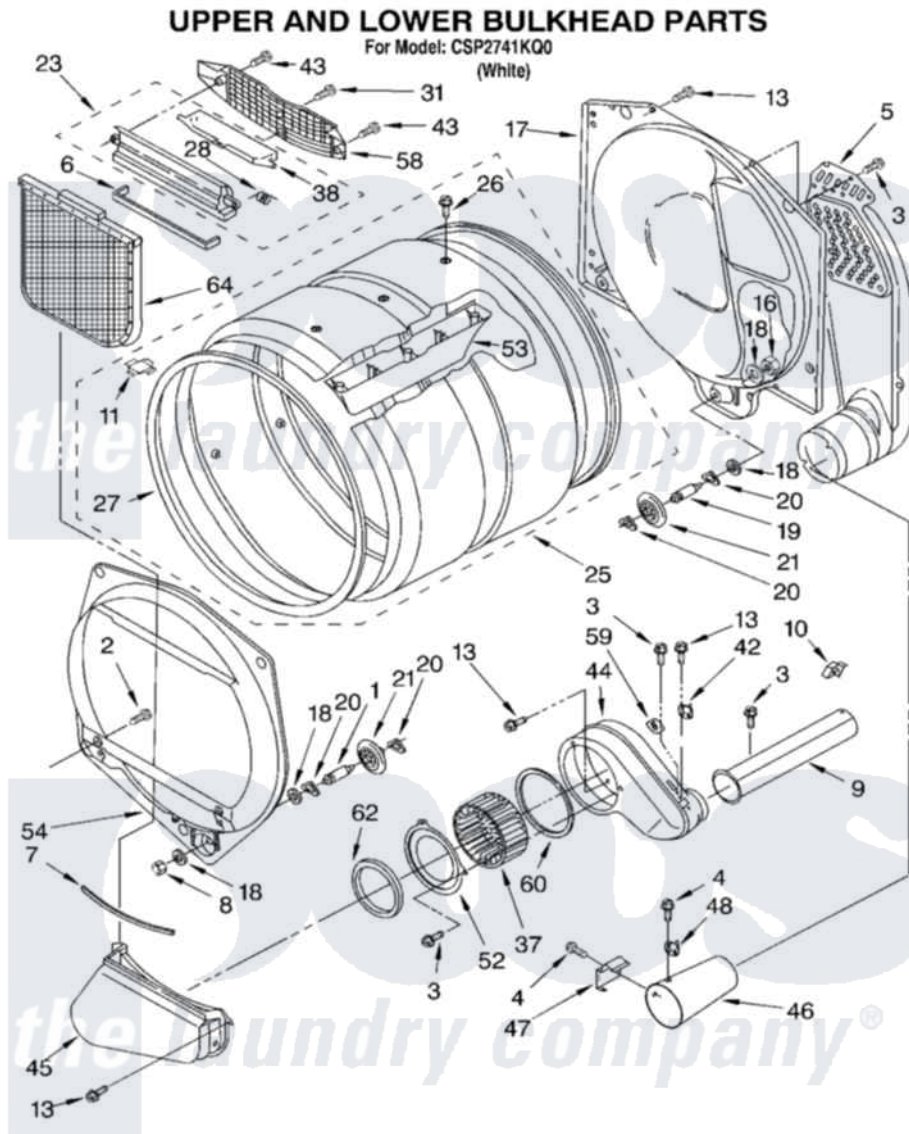

# Whirlpool CSP2741KQ0 07 - UPPER AND LOWER BULKHEAD

8527818

8

Whirlpool [Commercial Whirlpool CSP2741KQ0 Dryer Parts](#) Parts Diagram 07 - UPPER AND LOWER BULKHEAD  
Click on the part number to view part

Item	Original Part Number	Replaced By	Status	Part Description
1	3399508	<a href="#">W10359271</a>		Shaft, Drum Roller Threads
2	3357011	<a href="#">308685</a>		Side Trim )
3	<a href="#">3390646</a>	<a href="#">W10139210</a>		Screw, 8-18 X 5/16
4	<a href="#">90767</a>			Screw, 8A X 3/8 HeX Washer Head Tapping
5	<a href="#">3394346</a>			Air Duct Assembly
6	<a href="#">697813</a>			Seal, Outlet Housing
7	697814	<a href="#">697813</a>		Seal, Outlet Housing
8	<a href="#">3359452</a>			Nut, Lock
9	<a href="#">8318486</a>	<a href="#">279936</a>		Kit-Exhst
10	<a href="#">3388229</a>			Retainer, Toe Panel
11	<a href="#">8066086</a>			Plug, Drum Hole
13	3390647	<a href="#">488729</a>		Screw
16	<a href="#">3387709</a>			Nut, 3/8-16
17	<a href="#">3387809</a>			Bulkhead, Rear
18	3387459	<a href="#">W10080960</a>		Washer, Support
19	3399509	<a href="#">W10359272</a>		Shaft, Roller Drum Threads