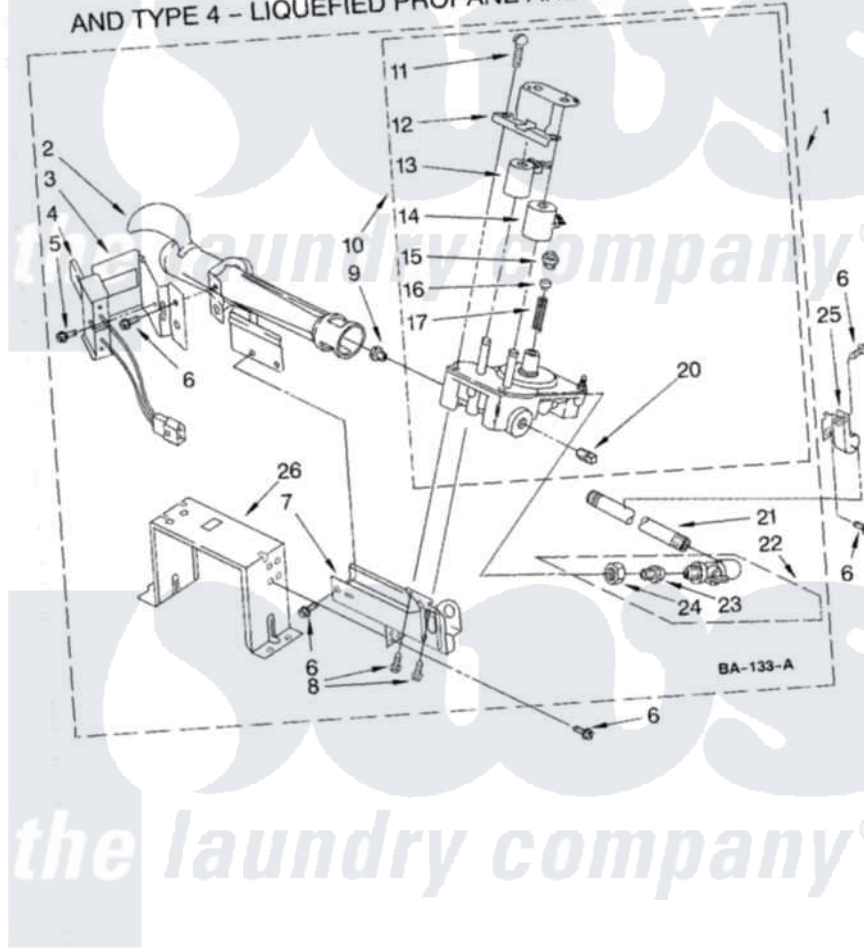

Whirlpool CSP2741KQ0 08 - 3401797 BURNER ASSEMBLY

3401797 BURNER ASSEMBLY

For Model: CSP2741KQ0
(White)

USE WITH TYPE 1 - NATURAL, TYPE 2 - MIXED,
AND TYPE 4 - LIQUEFIED PROPANE AND BUTANE GASES

8527818

10

Whirlpool Commercial Whirlpool CSP2741KQ0 Dryer Parts Parts Diagram 08 - 3401797 BURNER ASSEMBLY
Click on the part number to view part

Item	Original Part Number	Replaced By	Status	Part Description
1	3401797	285904		Burner-Gas
2	688617	693140		Burner
3	694298			Bracket, Ignitor
4	686590	279311		Ignitor
5	3393909			Screw, 8-32 X 7/8
6	343641	681414		Screw, 10AB X 1/2
7	3389871		Not Available	Base, Burner
8	3387057			Screw, 10-16 X 1/2 Orifice, Burner
9	3397656			Orifice, Burner
"	15775	72017		Paint, Touch-Up
10	3401775	279923		NAT Gas
11	694421			Screw, Bracket Mounting
12	694538			Bracket, Shunt
13	694540			Coil, 60 Hz
14	694539			Coil, 60 Hz
15	694424			Leak, Limiter