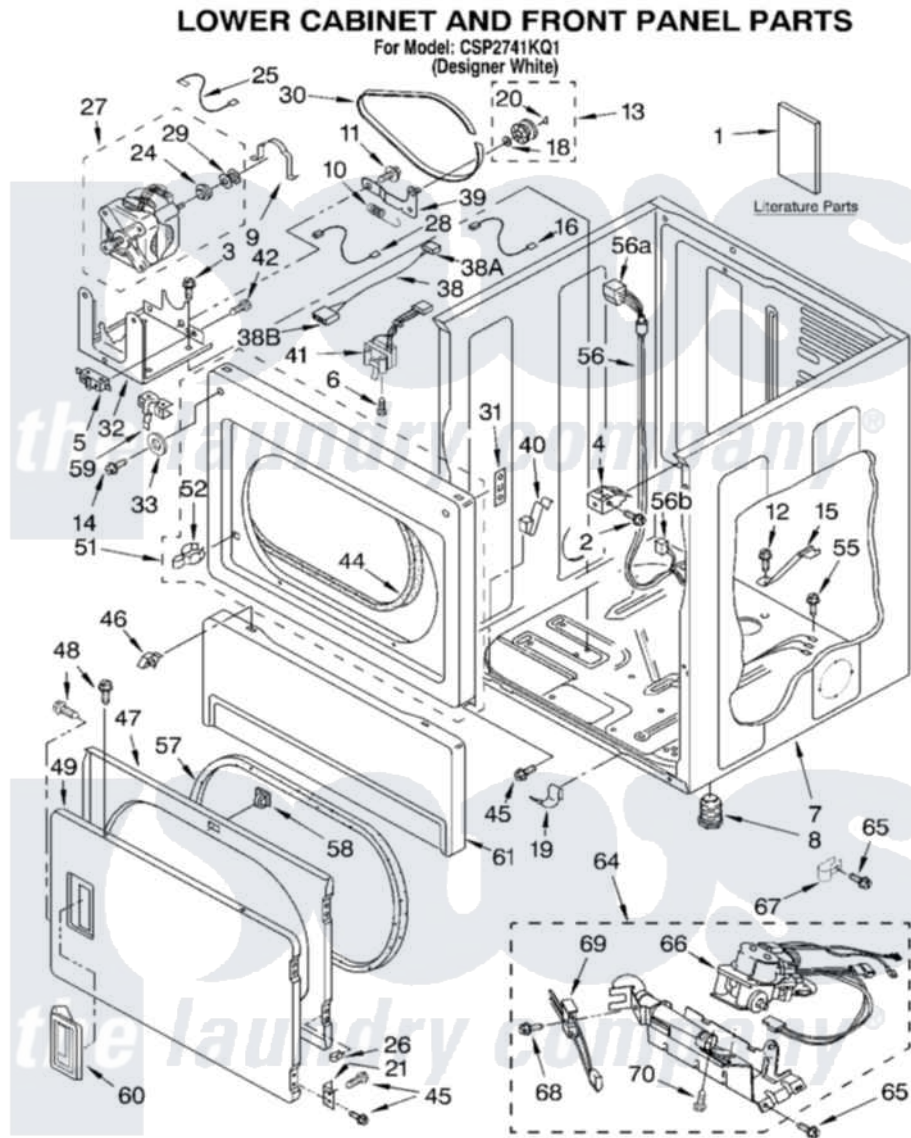

Whirlpool CSP2741KQ1 02 - LOWER CABINET AND FRONT PANEL, LITE

8533552

2

Whirlpool [Commercial Whirlpool CSP2741KQ1 Dryer Parts](#) Parts Diagram 02 - LOWER CABINET AND FRONT PANEL, LITE

[Click on the part number to view part](#)

Item	Original Part Number	Replaced By	Status	Part Description
1	LIT8527813		Not Available	Literature Parts (Installation Instructions)
"	LIT8528098			Literature Parts (Wiring Diagram (Lower))
"	LIT8528099			Literature Parts (Wiring Diagram (Upper))
"	LIT8533552			Repair Parts List
2	3391915	681615		Screw
3	3390663	681414		Screw, 10AB X 1/2
4	3391846			Clip, Front Panel
5	3394881	279782		Switch-Lid
6	697773	3395530		Screw
7	8310656			Cabinet
8	689172			Foot, Dryer
9	660658			Clamp, Motor Mounting 343481 685441
10	3387374			Spring, Idler