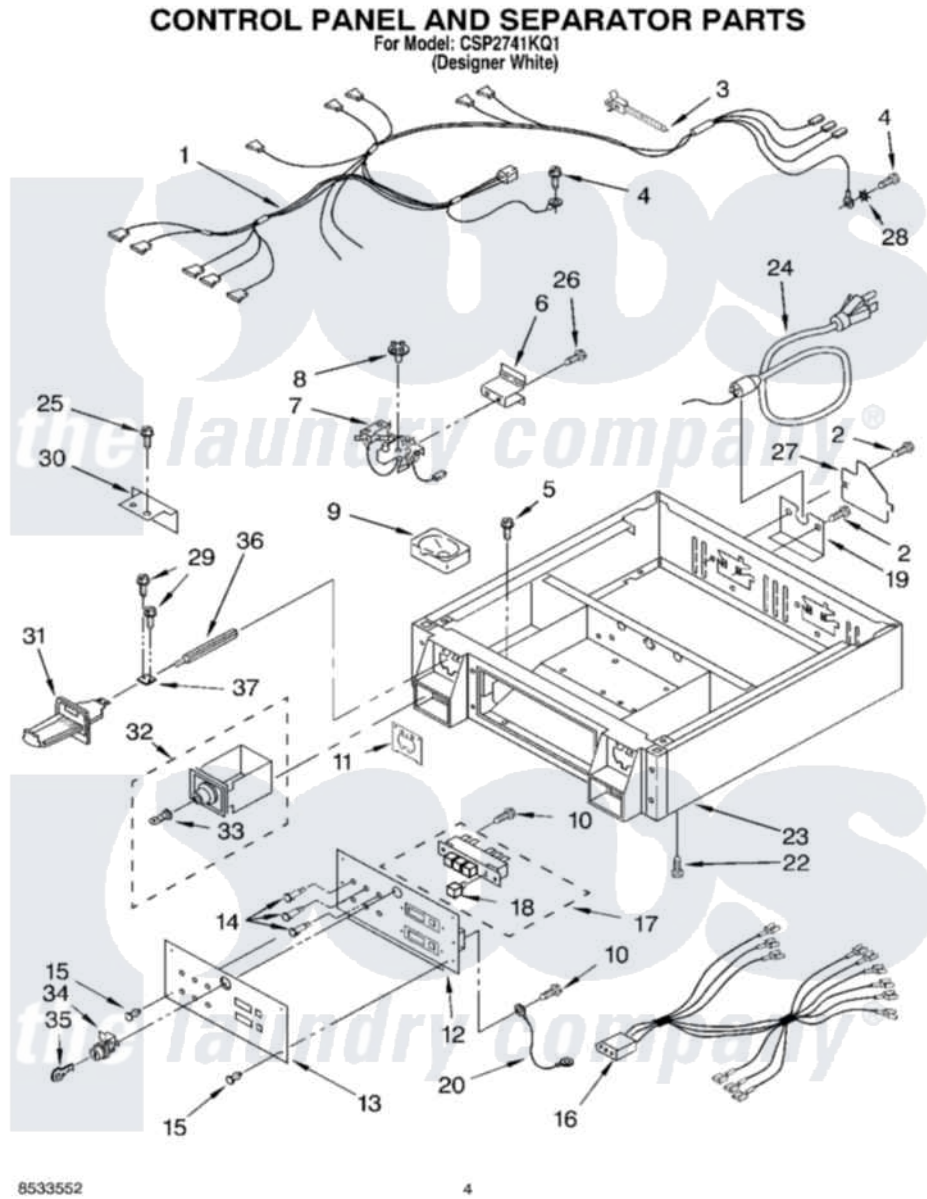

Whirlpool CSP2741KQ1 04 - CONTROL PANEL AND SEPARATOR

Whirlpool Commercial Whirlpool CSP2741KQ1 Dryer Parts Parts Diagram 04 - CONTROL PANEL AND SEPARATOR
Click on the part number to view part

Item	Original Part Number	Replaced By	Status	Part Description
1	8283295			Harness, Wire
2	3400000			Screw, 10-24 X 3/8
3	3391018			Tie Cable
4	697776	4331106		Screw, No.10-32 X 7/16
5	98139	303776		Screw
6	3390115			Bracket, Timer
7	3389668	279737		Timer
8	3387974			Timing Cam
"	339855			Timing Cam
"	343777			Timing Cam
"	339854			Timing Cam
"	339853			Timing Cam
9	385421			Funnel, Coin
10	303921	489128		Screw, 8-32 X 27/64
11	3954761	279950		Funnel
12	3979100			Panel, Control

13	8527831	8565384	Insert, Decorative
14	3979325		Lamp, Indicator
"	3979326		Lamp, Indicator
"	3979327		Lamp, Indicator
15	354239		Rivet
16	8283296		Wire Jumper
17	8316437	W10330137	Switch, Pushbutton
18	8316433		Pushbutton
19	3390189		Strain Relief
20	3401699		Jumper Wire
22	3400500		Bolt, 3405245 5/16-18 X 3/4
23	3978853		Collar
24	3401402		Cord, Power
25	96435	356418	Screw
26	3400094		Screw, 10-32 X 3/8
27	3396795		Cover, Terminal Block
28	3390443		Retainer, Terminal
29	3400086		Screw, 10-32 X 3/8
30	3390424		Extension, Slide
31	8316520		Slide Mechanism Inserts
"	8316264	4396666	Insert
"	8316265	4396667	Insert
32	8316525	4396671	Box
33	BLANK	Not Available	Key (Money Box) (When Ordering, Specify Vendor and Key Number)
34	8316526	4396668	Lock-Cam
35	BLANK	Not Available	Key (Service Door) (When Ordering, Specify Vendor and Key Number)
36	8318517	8576635	Bolt
37	8316523		Extension