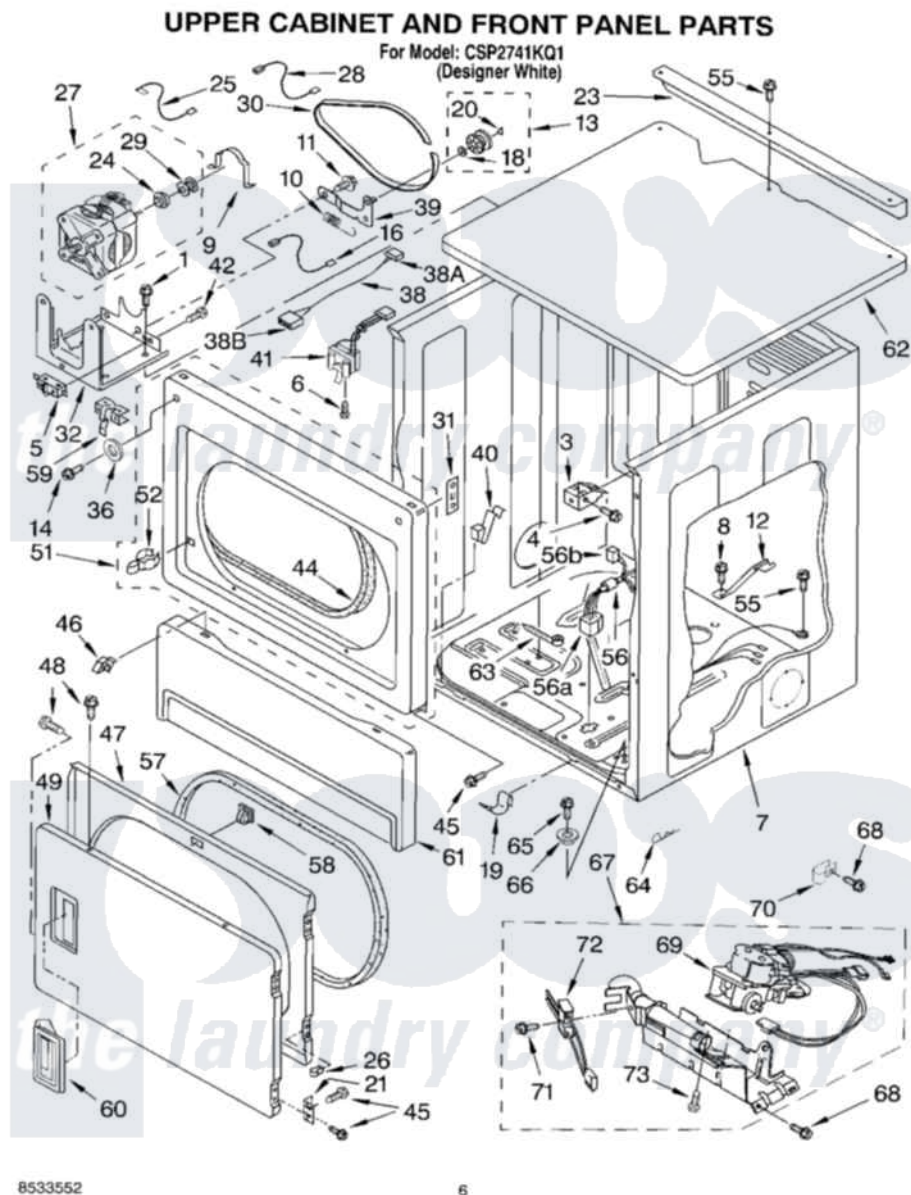

Whirlpool CSP2741KQ1 05 - UPPER CABINET AND FRONT PANEL

Whirlpool Commercial Whirlpool CSP2741KQ1 Dryer Parts Parts Diagram 05 - UPPER CABINET AND FRONT PANEL
 Click on the part number to view part

Item	Original Part Number	Replaced By	Status	Part Description
1	3390663	681414		Screw, 10AB X 1/2
3	3391846			Clip, Front Panel
4	3391915	681615		Screw
5	3394881	279782		Switch-Lid
6	697773	3395530		Screw
7	8310656			Cabinet
8	693995			Screw, Hex Head
9	660658			Clamp, Motor Mounting 343481 685441
10	3387374			Spring, Idler
11	3389420			Retainer-Idler 1/4-20 X 1/16
12	8529757			Bracket, Burner
13	3388672	279640		Pulley-Idr
14	3393258	3373329D		Screw
16	3394081			Wire, Broken Belt Switch
18	233520			Washer, Thrust
19	297092			Clip