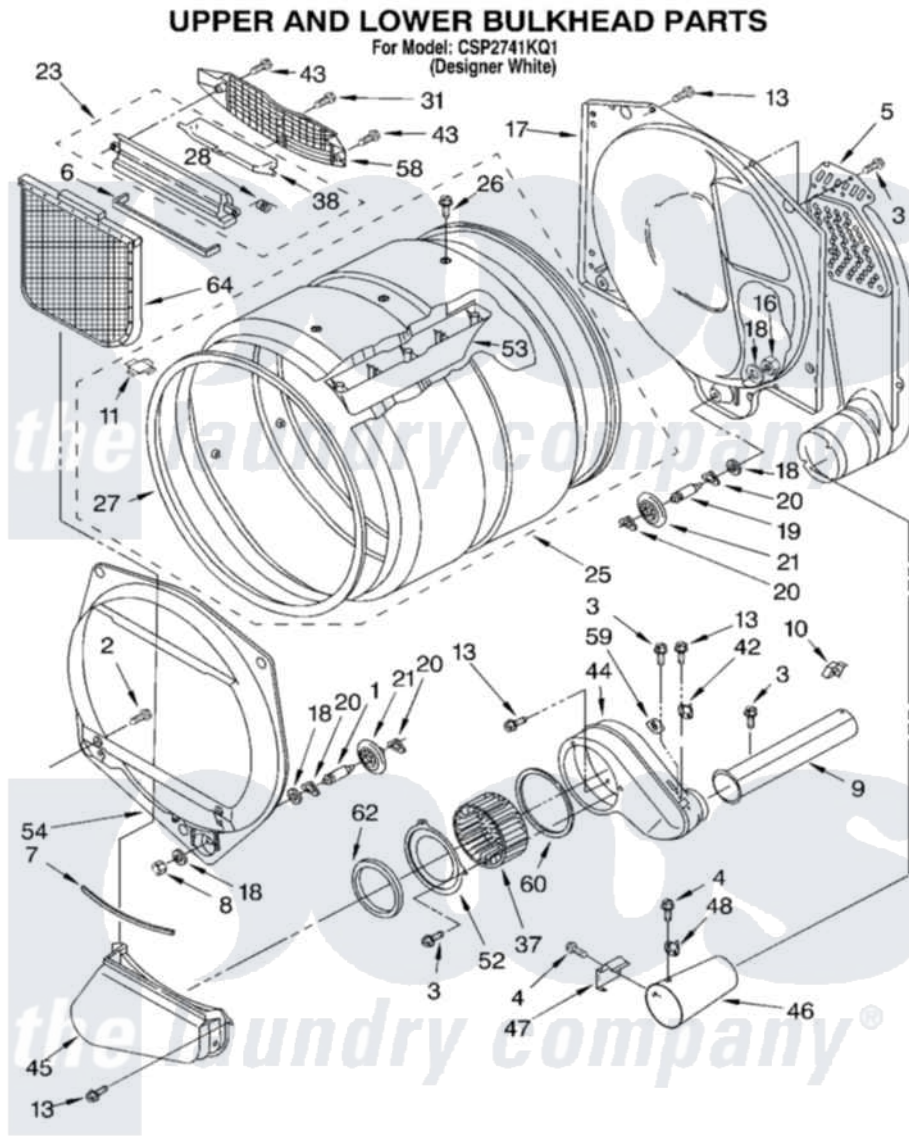

Whirlpool CSP2741KQ1 07 - UPPER AND LOWER BULKHEAD

8533552

8

Whirlpool [Commercial Whirlpool CSP2741KQ1 Dryer Parts](#) Parts Diagram 07 - UPPER AND LOWER BULKHEAD
Click on the part number to view part

Item	Original Part Number	Replaced By	Status	Part Description
1	3399508	W10359271		Shaft, Drum Roller Threads
2	3357011	308685		Side Trim)
3	3390646	W10139210		Screw, 8-18 X 5/16
4	90767			Screw, 8A X 3/8 HeX Washer Head Tapping
5	3394346			Air Duct Assembly
6	697813			Seal, Outlet Housing
7	697814	697813		Seal, Outlet Housing
8	3359452			Nut, Lock
9	8318486	279936		Kit-Exhst
10	3388229			Retainer, Toe Panel
11	8066086			Plug, Drum Hole
13	3390647	488729		Screw
16	3387709			Nut, 3/8-16
17	3387809			Bulkhead, Rear
18	3387459	W10080960		Washer, Support
19	3399509	W10359272		Shaft, Roller Drum Threads

20	690997		Washer, Thrust
21	8536973	W10314173	Support
23	3394985	8563755	Housing, Outlet Assembly
25	8318215	W10197999	Drum
26	97787	W10109200	Screw, Baffle Mounting
27	697694	280114	Seal
28	3394986		Spring, Lint Screen Door
31	487909	488729	Screw
37	697772		Wheel, Blower
38	3394984	8563758	Door, Lint Screen
42	3387138		Thermostat, Internal-Bias
43	3387230		Screw, 10-16 X 13/16
44	8530038	8544363	Housing, Blower
45	8530036		Lint Duct Assembly
46	8066047		Funnel, Burner
47	338906		Radiant, Sensor
48	3391912		Thermostat, High-Limit 255 F
52	697771	279780	Cover
53	697693	W10113136	Baffle, Drum
54	697557		Bulkhead, Front
58	8299979		Grill, Outlet Screen Door
59	3390719		Thermal-Fuse
60	697770		Seal, Cover Plate Blower Housing
62	697769	8566209	Seal, Transition Duct
64	3390721	W10120998	Screen
"	4392067		Kit, Dryer Repair
"	8522199		Accessory Parts
"	285875		Kit, Security
"	72017		Paint, Touch-Up
"	350930		Paint, Pressurized Spray B
"	350938		Paint, Pressurized Spray B
"	799344		Paint, Touch-Up)