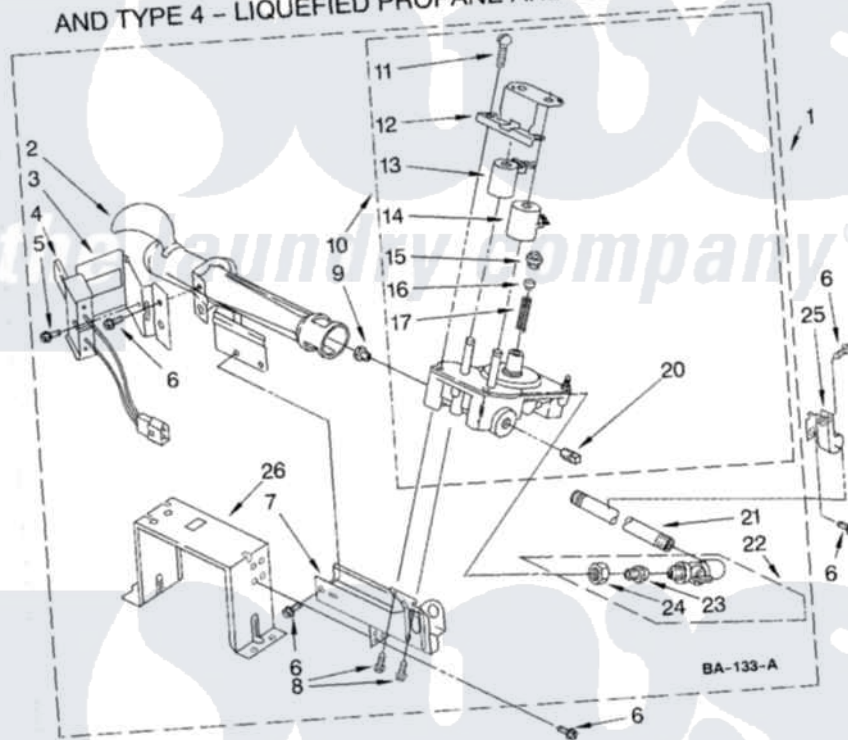

Whirlpool CSP2741KQ1 08 - 3401797 BURNER

3401797 BURNER ASSEMBLY

For Model: CSP2741KQ1
(Designer White)

USE WITH TYPE 1 - NATURAL, TYPE 2 - MIXED,
AND TYPE 4 - LIQUEFIED PROPANE AND BUTANE GASES

8533552

10

Whirlpool [Commercial Whirlpool CSP2741KQ1 Dryer Parts](#) Parts Diagram 08 - 3401797 BURNER
Click on the part number to view part

Item	Original Part Number	Replaced By	Status	Part Description
1	3401797	285904		Burner-Gas
2	688617	693140		Burner
3	694298			Bracket, Ignitor
4	686590	279311		Ignitor
5	3393909			Screw, 8-32 X 7/8
6	343641	681414		Screw, 10AB X 1/2
7	3389871		Not Available	Base, Burner
8	3387057			Screw, 10-16 X 1/2 Orifice, Burner
9	3397656			Orifice, Burner
"	15775	72017		Paint, Touch-Up
10	3401775	279923		NAT Gas
11	694421			Screw, Bracket Mounting
12	694538			Bracket, Shunt
13	694540			Coil, 60 Hz
14	694539			Coil, 60 Hz
15	694424			Leak, Limiter