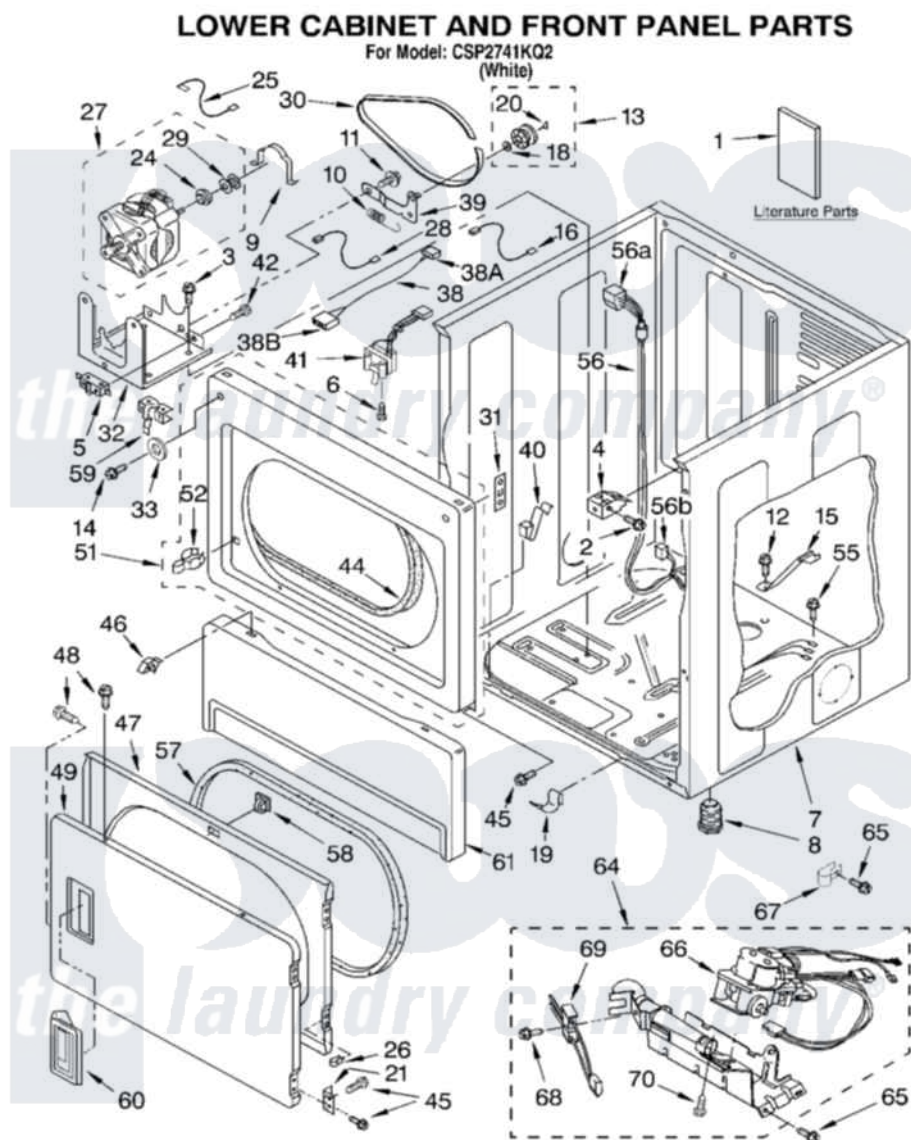

# Whirlpool CSP2741KQ2 01 - LOWER CABINET AND FRONT PANEL PARTS

8541823

2

Whirlpool [Commercial Whirlpool CSP2741KQ2 Dryer Parts](#) Parts Diagram 01 - LOWER CABINET AND FRONT PANEL PARTS

[Click on the part number to view part](#)

| Item | Original Part Number       | Replaced By             | Status        | Part Description                             |
|------|----------------------------|-------------------------|---------------|--|
| "    |                            |                         | Not Available |  |
| "    | LIT8527813                 |                         | Not Available | Literature Parts (Installation Instructions) |
| "    | <a href="#">LIT8528098</a> |                         |               | Literature Parts (Wiring Diagram (Lower))    |
| "    | <a href="#">LIT8528099</a> |                         |               | Literature Parts (Wiring Diagram (Upper))    |
| "    | LIT8541823                 |                         | Not Available | Literature Parts (Repair Parts List)         |
| 2    | 3391915                    | <a href="#">681615</a>  |               | Screw  |
| 3    | 3390663                    | <a href="#">681414</a>  |               | Screw, 10AB X 1/2                            |
| 4    | <a href="#">3391846</a>    |                         |               | Clip, Front Panel                            |
| 5    | 3394881                    | <a href="#">279782</a>  |               | Switch-Lid                                   |
| 6    | 697773                     | <a href="#">3395530</a> |               | Screw  |
| 7    | <a href="#">8310656</a>    |                         |               | Cabinet                                      |
| 8    | 3392100                    | <a href="#">49621</a>   |               | Feet-Leveling                                |