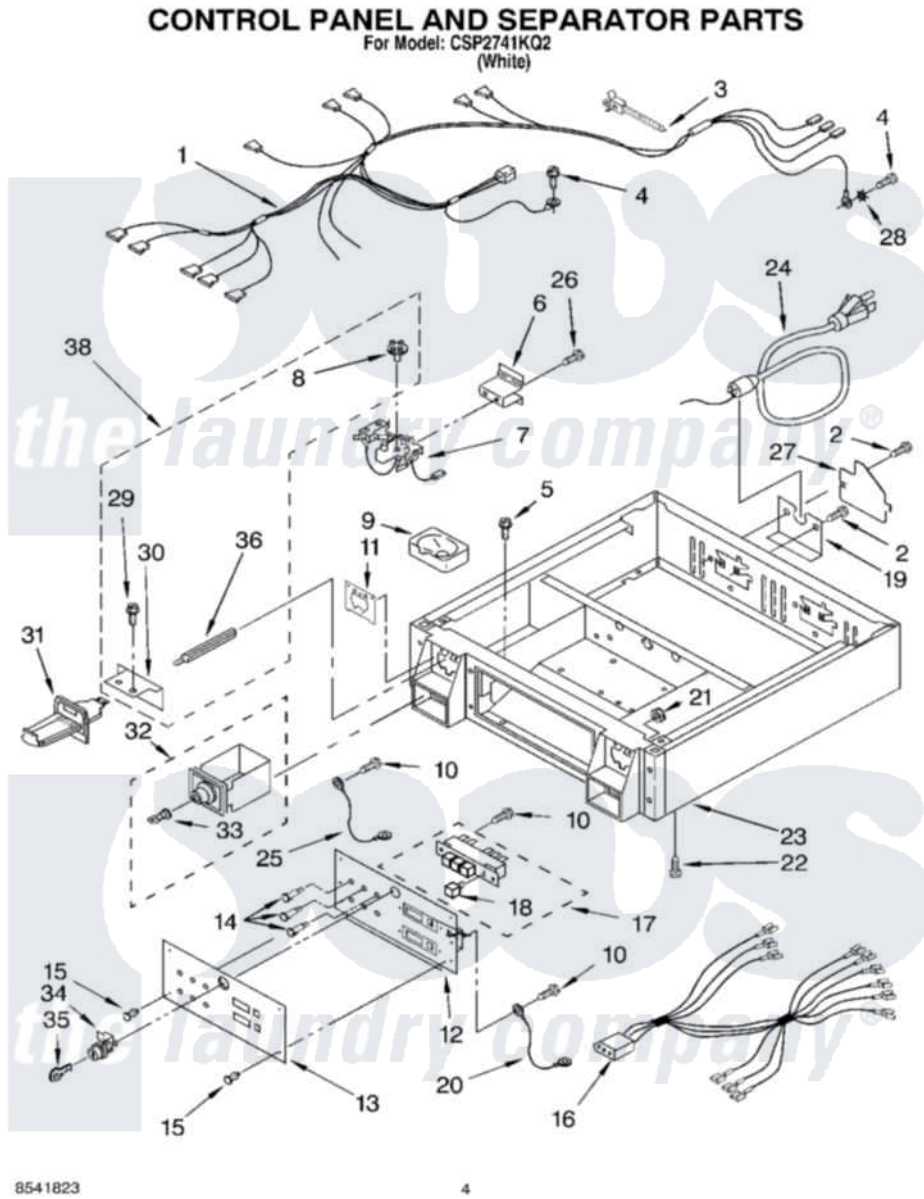

Whirlpool CSP2741KQ2 03 - CONTROL PANEL AND SEPARATOR PARTS

Whirlpool Commercial Whirlpool CSP2741KQ2 Dryer Parts Parts Diagram 03 - CONTROL PANEL AND SEPARATOR PARTS

Click on the part number to view part

Item	Original Part Number	Replaced By	Status	Part Description
1	8283295			Harness, Wire
2	3400000			Screw, 10-24 X 3/8
3	3391018			Tie Cable
4	697776	4331106		Screw, No.10-32 X 7/16
5	98139	303776		Screw
6	3390115			Bracket, Timer
7	3389668	279737		Timer
8	3387974			Timing Cam
"	339855			Timing Cam
"	343777			Timing Cam
"	339854			Timing Cam
"	339853			Timing Cam
9	385421			Funnel, Coin
10	303921	489128		Screw, 8-32 X 27/64
11	3954761	279950		Funnel
12	3979100			Panel, Control

13	8527831	8565384	Insert, Decorative
14	3979325		Lamp, Indicator
"	3979326		Lamp, Indicator
"	3979327		Lamp, Indicator
15	354239		Rivet
16	8283296		Wire Jumper
17	8316437	W10330137	Switch, Pushbutton
18	8316433		Pushbutton
19	3390189		Strain Relief
20	8539882	3401699	Jumper Wire
21	3400029		Nut, Adapter Plate
22	3400500		Bolt, 3405245 5/16-18 X 3/4
23	3978853		Collar
24	3401402		Cord, Power
25	3401699		Jumper Wire
26	3400094		Screw, 10-32 X 3/8
27	3396795		Cover, Terminal Block
28	3390443		Retainer, Terminal
29	3400086		Screw, 10-32 X 3/8
30	3390424		Extension, Slide
31	8316520		Slide Mechanism Inserts
"	8316264	4396666	Insert
"	8316265	4396667	Insert
32	8316525	4396671	Box
33	BLANK	Not Available	Key (Money Box) (When Ordering, Specify Vendor and Key Number)
34	8316526	4396668	Lock-Cam
35	BLANK	Not Available	Key (Service Door) (When Ordering, Specify Vendor and Key Number)
36	8318517	8576635	Bolt
38	3390615		Screw And Cam Bag Assembly
"	B0592401	Not Available	THERMOSTAT
"	C4889201	Not Available	LINE- SUCT