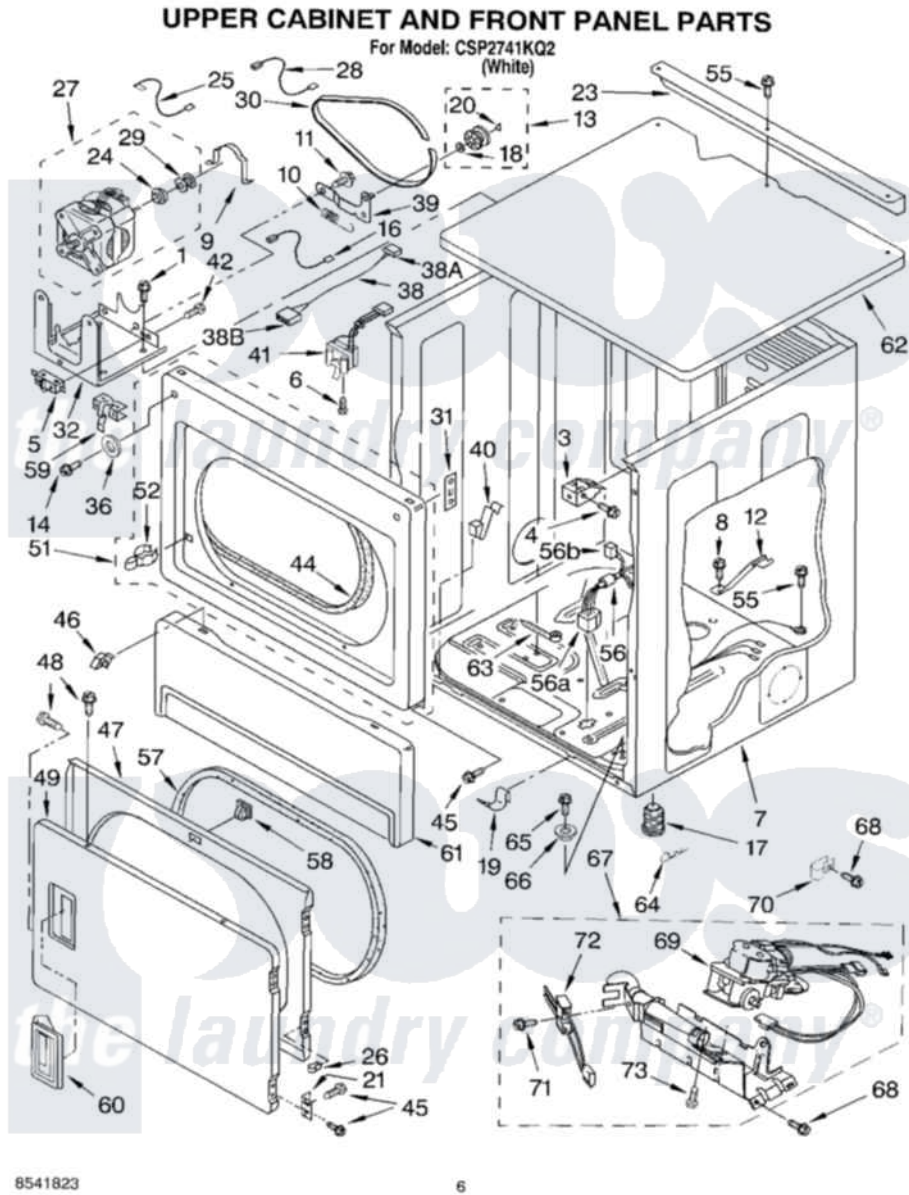

Whirlpool CSP2741KQ2 04 - UPPER CABINET AND FRONT PANEL PARTS

Whirlpool [Commercial Whirlpool CSP2741KQ2 Dryer Parts](#) Parts Diagram 04 - UPPER CABINET AND FRONT PANEL PARTS

[Click on the part number to view part](#)

Item	Original Part Number	Replaced By	Status	Part Description
1	3390663	681414		Screw, 10AB X 1/2
3	3391846			Clip, Front Panel
4	3391915	681615		Screw
5	3394881	279782		Switch-Lid
6	697773	3395530		Screw
7	3978859	280024		Cabinet
8	693995			Screw, Hex Head
9	660658			Clamp, Motor Mounting 343481 685441
10	3387374			Spring, Idler
11	3389420			Retainer-Idler 1/4-20 X 1/16
12	8529757			Bracket, Burner
13	3388672	279640		Pulley-Idr
14	3393258	3373329D		Screw
16	3394081			Wire, Broken Belt Switch
17	689172			Foot, Dryer