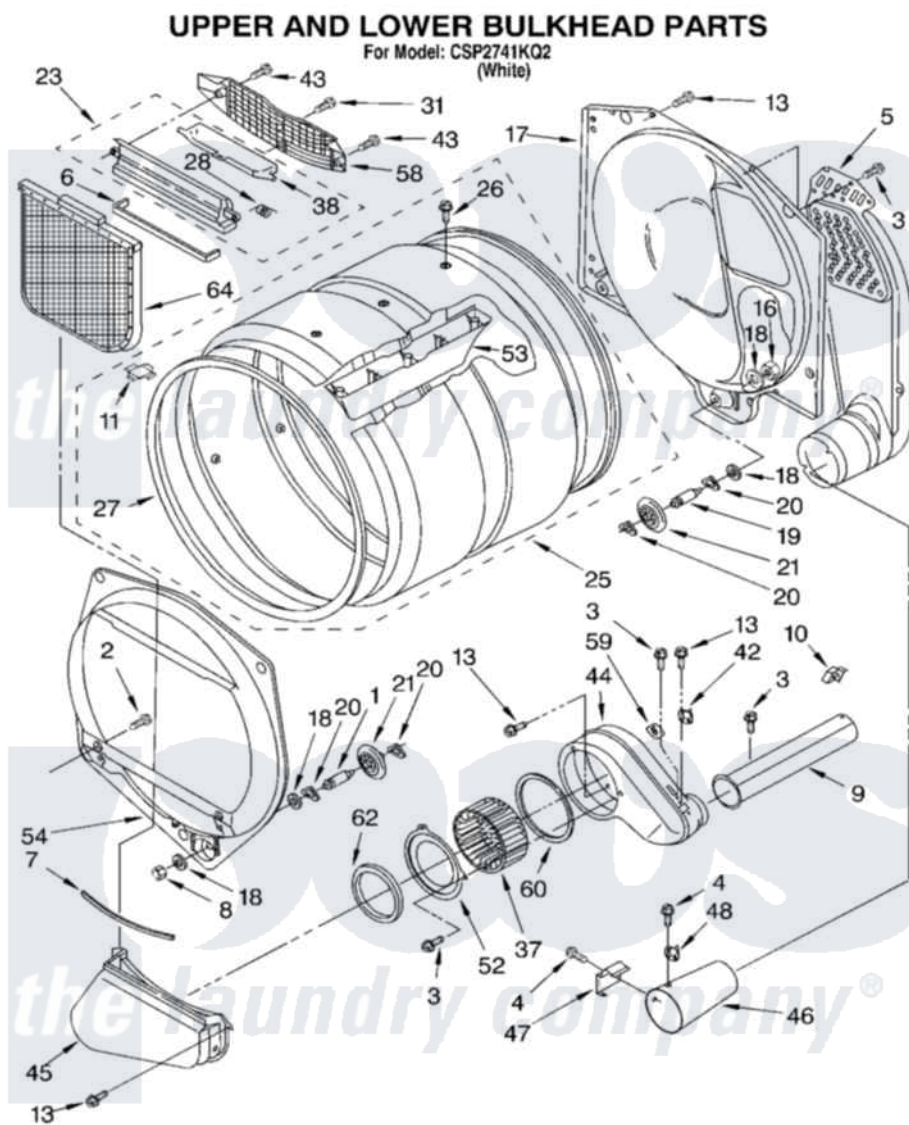

# Whirlpool CSP2741KQ2 06 - OPTIONAL PARTS (NOT INCLUDED) UPPER AND LOWER BULK

8541823

8

Whirlpool [Commercial Whirlpool CSP2741KQ2 Dryer Parts](#) Parts Diagram 06 - OPTIONAL PARTS (NOT INCLUDED)

## UPPER AND LOWER BULK

[Click on the part number to view part](#)

Item	Original Part Number	Replaced By	Status	Part Description
1	3399508	<a href="#">W10359271</a>		Shaft, Drum Roller Threads
2	3357011	<a href="#">308685</a>		Side Trim )
3	<a href="#">3390646</a>	<a href="#">W10139210</a>		Screw, 8-18 X 5/16
4	<a href="#">90767</a>			Screw, 8A X 3/8 HeX Washer Head Tapping
5	<a href="#">3394346</a>			Air Duct Assembly
6	<a href="#">697813</a>			Seal, Outlet Housing
7	697814	<a href="#">697813</a>		Seal, Outlet Housing
8	<a href="#">3359452</a>			Nut, Lock
9	<a href="#">8318486</a>	<a href="#">279936</a>		Kit-Exhst
10	<a href="#">3388229</a>			Retainer, Toe Panel
11	<a href="#">8066086</a>			Plug, Drum Hole
13	3390647	<a href="#">488729</a>		Screw
16	<a href="#">3387709</a>			Nut, 3/8-16
17	<a href="#">3387809</a>			Bulkhead, Rear