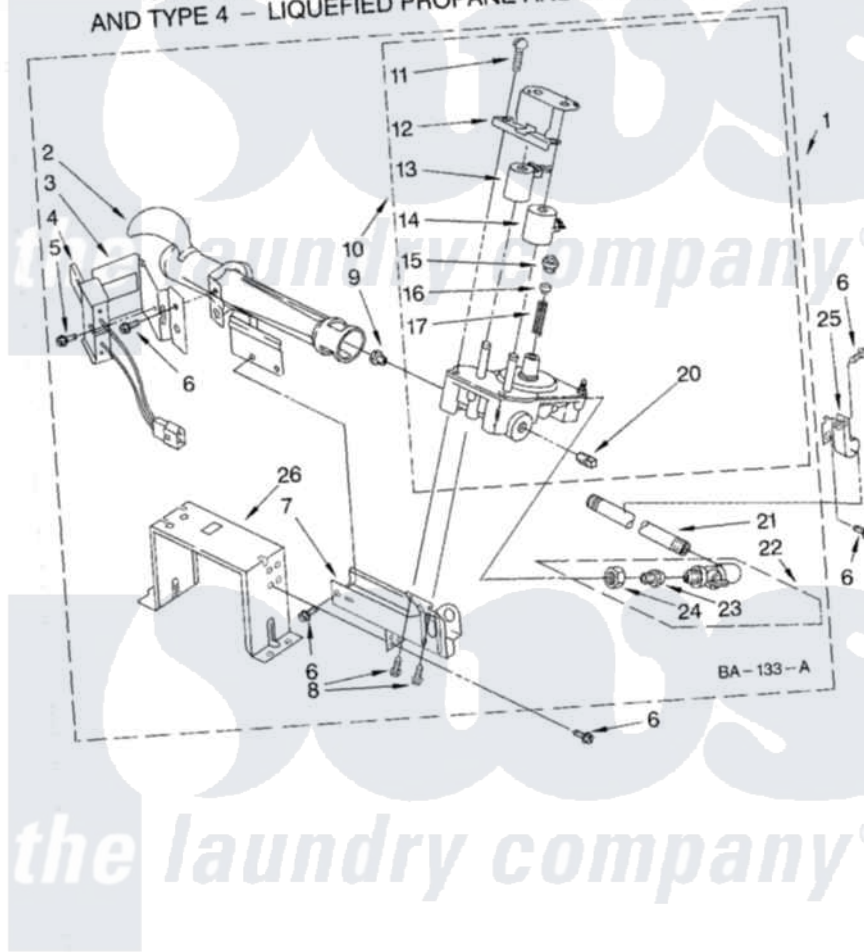

Whirlpool CSP2741KQ2 07 - 3401797 BURNER ASSEMBLY

3401797 BURNER ASSEMBLY

For Model: CSP2741KQ2
(White)

USE WITH TYPE 1 – NATURAL, TYPE 2 – MIXED,
AND TYPE 4 – LIQUEFIED PROPANE AND BUTANE GASES

8541823

10

Whirlpool [Commercial Whirlpool CSP2741KQ2 Dryer Parts](#) Parts Diagram 07 - 3401797 BURNER ASSEMBLY
Click on the part number to view part

Item	Original Part Number	Replaced By	Status	Part Description
1	3401797	285904		Burner-Gas
2	688617	693140		Burner
3	694298			Bracket, Ignitor
4	686590	279311		Ignitor
5	3393909			Screw, 8-32 X 7/8
6	343641	681414		Screw, 10AB X 1/2
7	3389871		Not Available	Base, Burner
8	3387057			Screw, 10-16 X 1/2 Orifice, Burner
9	3397656			Orifice, Burner
"	15775	72017		Paint, Touch-Up
10	3401775	279923		NAT Gas
11	694421			Screw, Bracket Mounting
12	694538			Bracket, Shunt
13	694540			Coil, 60 Hz
14	694539			Coil, 60 Hz
15	694424			Leak, Limiter

16	694423		Screw, Regulator Adjustment
17	694422		Spring, Regulator
20	239822	W10295523	Plug, Pipe
21	3387224	Not Available	Pipe, Gas Supply
22	697441		Valve And Union Shut-Off
23	3393767		Pipe, Tail
24	233076		Nut, Compression
25	3387561		Clamp-Pipe
26	3389889		Bracket, Support
"	N/A	Not Available	FOLLOWING PARTS NOT ILLUSTRATED
"	694572	49572A	Conversion Kit To Type L.p.g.f