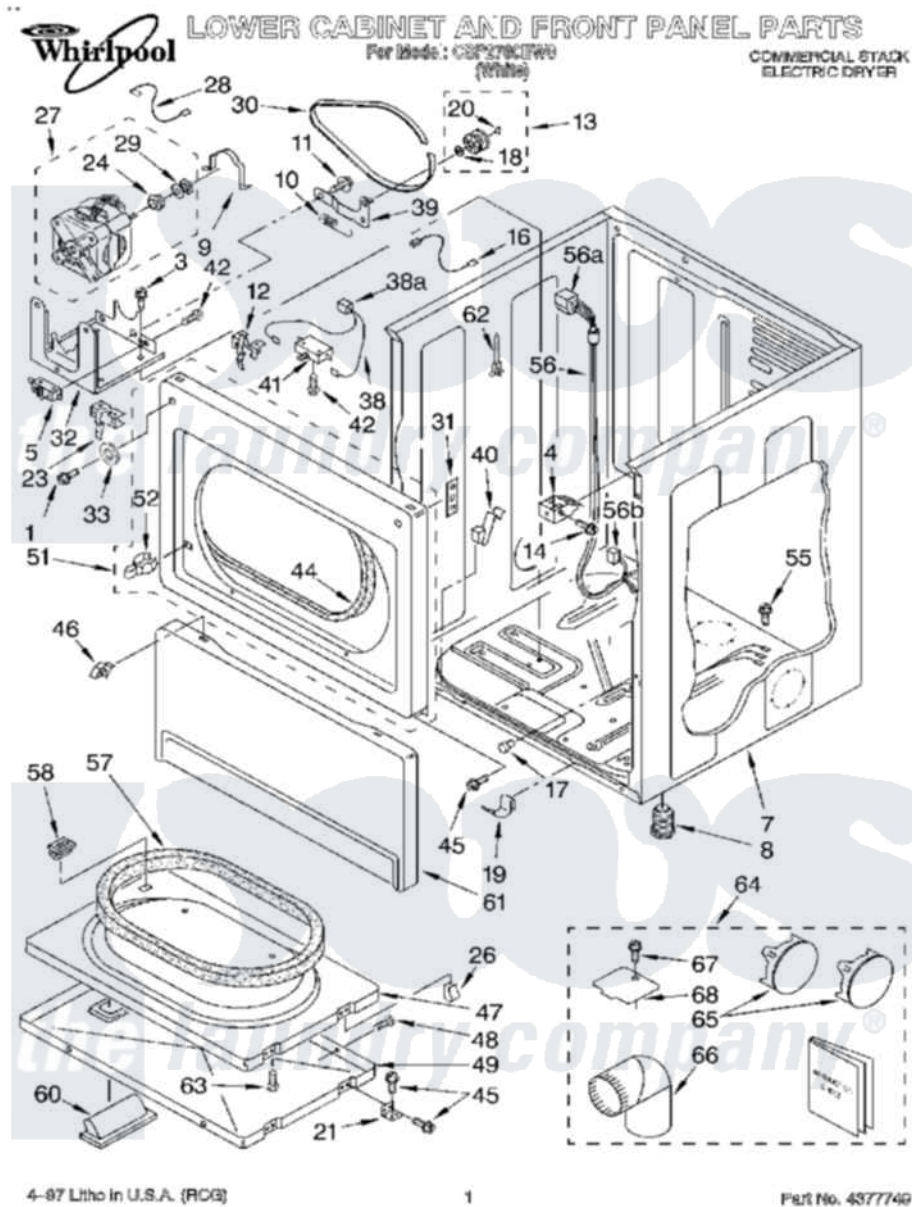

Whirlpool CSP2760EW0 01 - LOWER CABINET AND FRONT PANEL

Whirlpool Commercial Whirlpool CSP2760EW0 Dryer Parts Parts Diagram 01 - LOWER CABINET AND FRONT PANEL
 Click on the part number to view part

Item	Original Part Number	Replaced By	Status	Part Description
1	3393258	3373329D		Screw
NI	3390646	W10139210		Screw, 8-18 X 5/16
3	3390663	681414		Screw, 10AB X 1/2
4	3391846			Clip, Front Panel
5	3394881	279782		Switch-Lid
7	3402264	280051		Cabinet
8	3392100	49621		Feet-Leveling
9	660658			Clamp, Motor Mounting 343481 685441
10	3387374			Spring, Idler
11	3389420			Retainer-Idler 1/4-20 X 1/16
12	691581			Lever, Door Switch
13	3388672	279640		Pulley-Idr
14	342055	488627		Screw
16	3394081			Wire, Broken Belt Switch
17	693152			Bumper, Console
18	233520			Washer, Thrust

19	297092		Clip
20	690997		Washer, Thrust
21	3389247		Hinge And Pin Assembly
23	3391408	8066120	Lever, Door Switch
24	3393657		Restrainer, Belt
26	3389249		Nut, Inner Door
27	3395656	W10438970	Motor-Drve
28	3398948		Wire, Jumper
29	3389627	W10299847	Pulley-Motor
30	661570		Belt
31	3390902		Clip, Door Hinge
32	3387118		Bracket, Motor
33	3392186	4159590	Washer
38	3389967		Harness, Door Switch 38a
"	717253		Receptacle
39	3388674	W10118756	Idler Bracket
40	3388600		Clip, Lint Duct
41	347207	279347	Switch-Lid
42	98129		Screw, 6-20 X 1 1/16
44	3387242		Seal, Front Panel
45	342055	488627	Screw
46	3388229		Retainer, Toe Panel
47	3392563	280083	Door-Rear
48	694091		Trim, Side Right Hand
49	3387872		Door, Front
51	3393081	279722	Panel
52	696144	279570	Latch
55	3390647	488729	Screw
56	3401104		Harness 56A
"	692997		Plug, Multi- Terminal
"	717252		Receptacle, Terminal
57	3390735		Seal, Door
58	3392538	279570	Latch
60	3389522		Handle, Door
61	697215	3406797	Toe Panel
62	3391018		Tie Cable
63	697777	Not Available	Screw, 11-16 x 7/8
64	279818	W10470674	Dryer Exhaust Kit
65	697750	W10470674	Dryer Exhaust Kit
66	279731	49026	4" - 90° Elbow
67	488729		Screw
68	3389808	3394331	Plate Cover